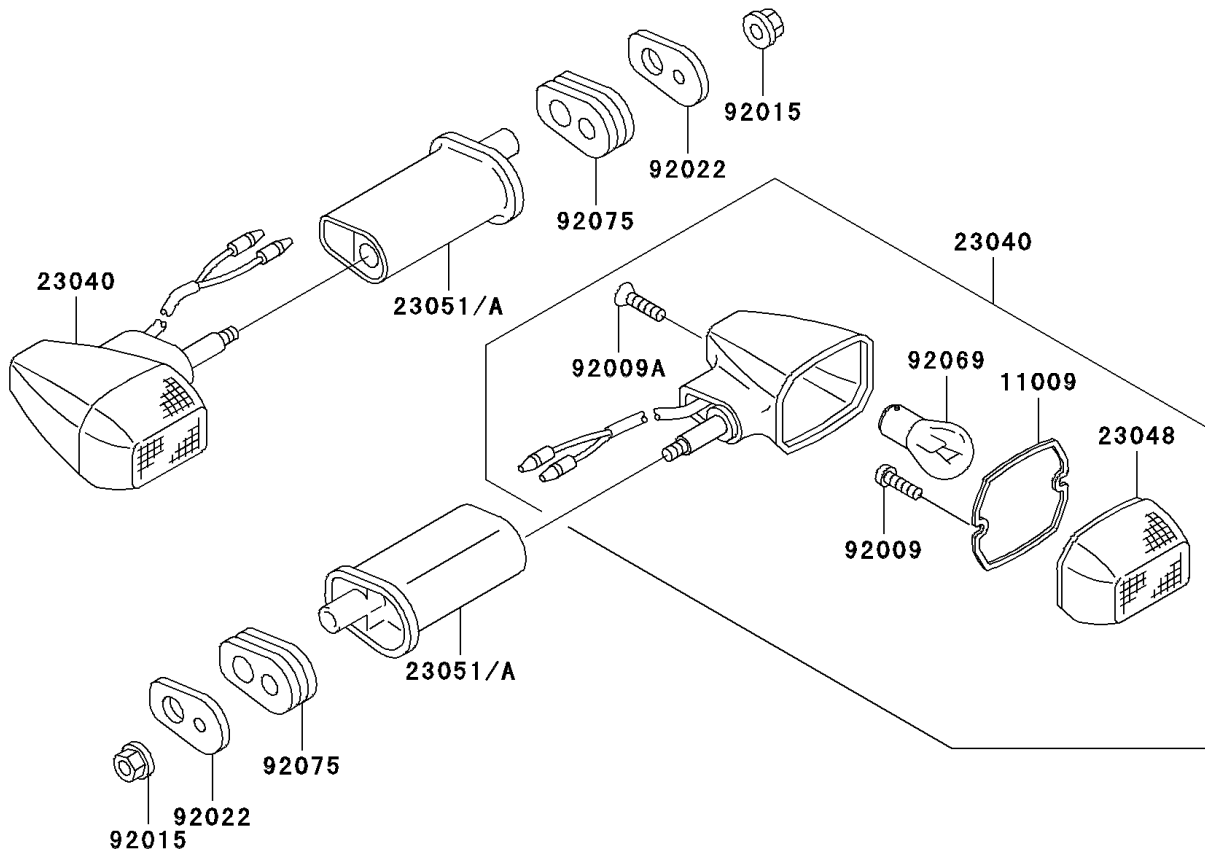

2004 Concours

PARTS DIAGRAM

Turn Signals

F2730

2004 Concours

PARTS LIST

Turn Signals

Kawasaki

Let the Good Times Roll®

ITEM NAME

PART NUMBER

QUANTITY
