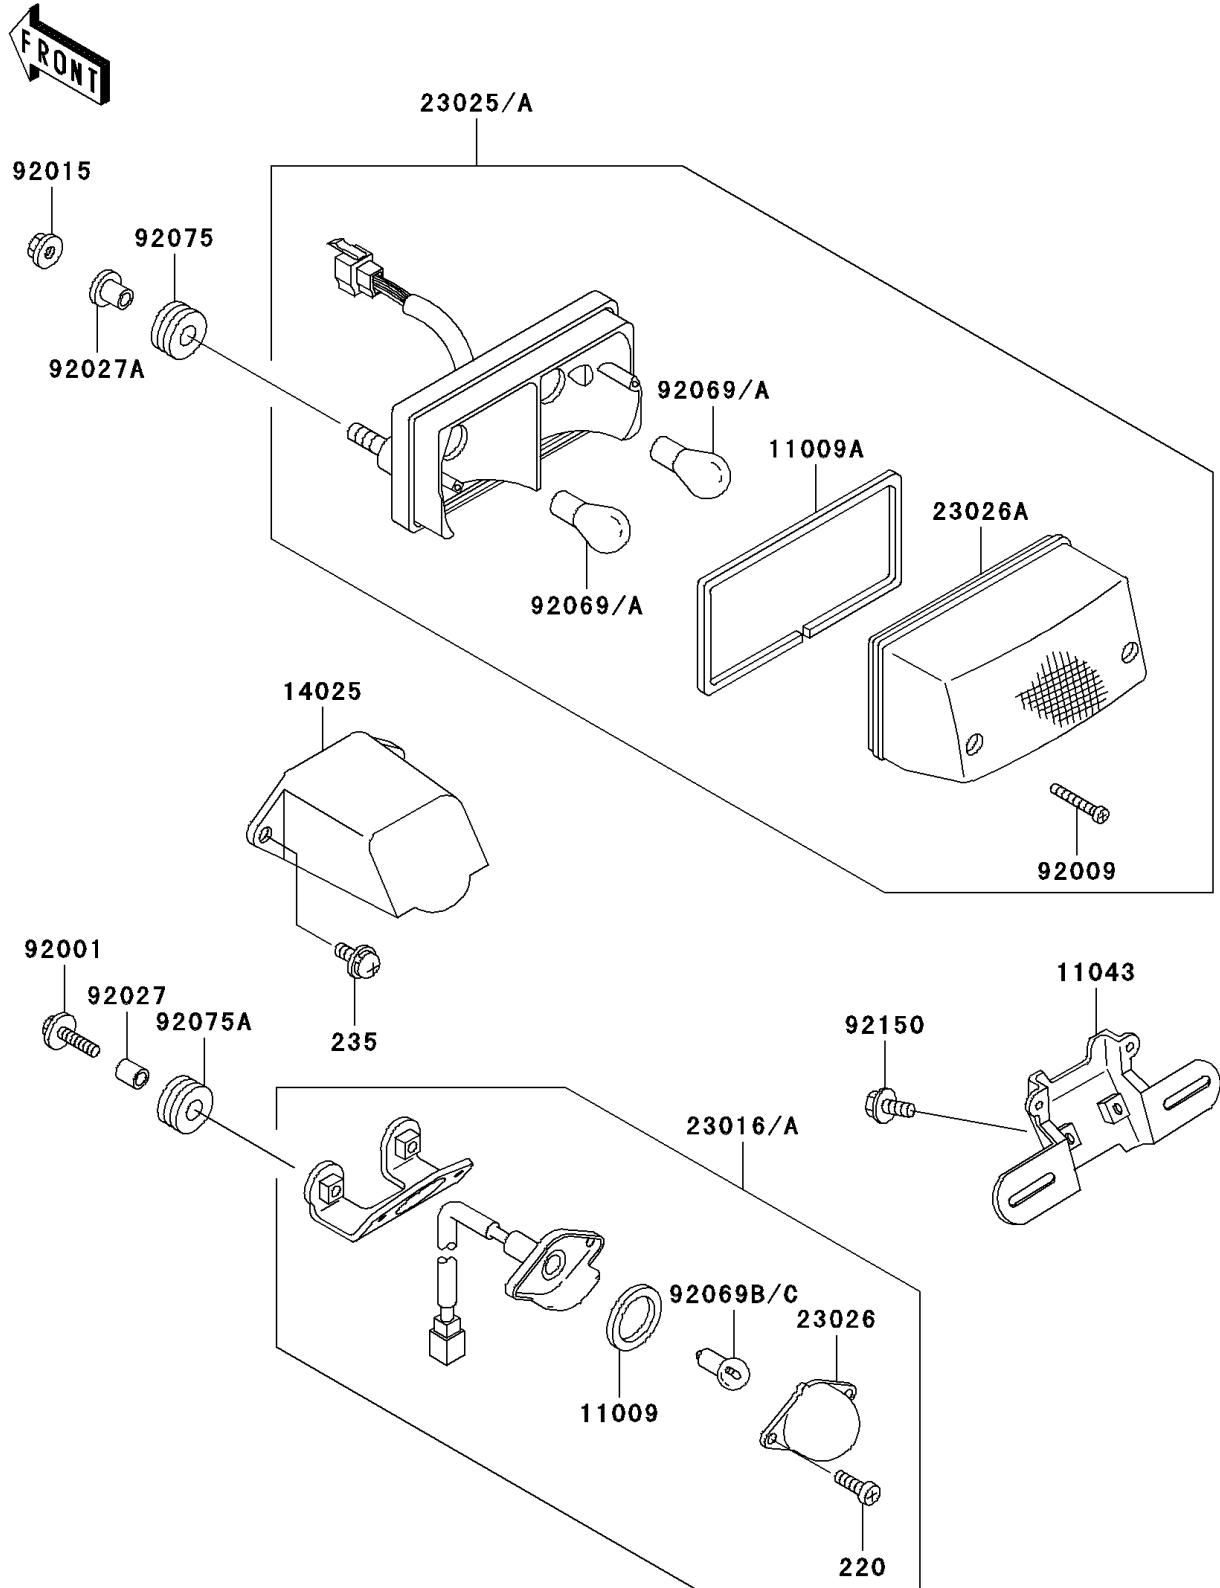

2000 Concours

PARTS DIAGRAM

Taillight(s)

F2720

2000 Concours

PARTS LIST

Taillight(s)

Kawasaki

Let the Good Times Roll®

ITEM NAME

PART NUMBER

QUANTITY
