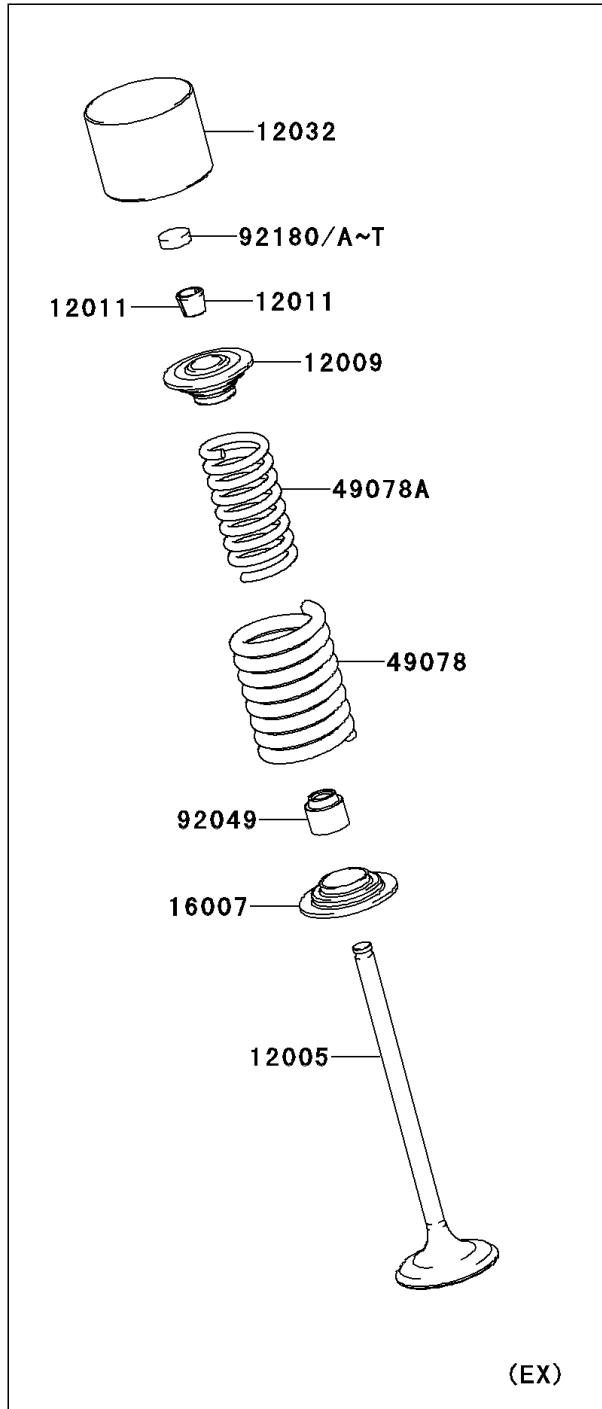

2012 KLX[®] 250S

PARTS DIAGRAM

Valve(s)

E1210

2012 KLX[®] 250S

PARTS LIST

Valve(s)

ITEM NAME

PART NUMBER

QUANTITY
