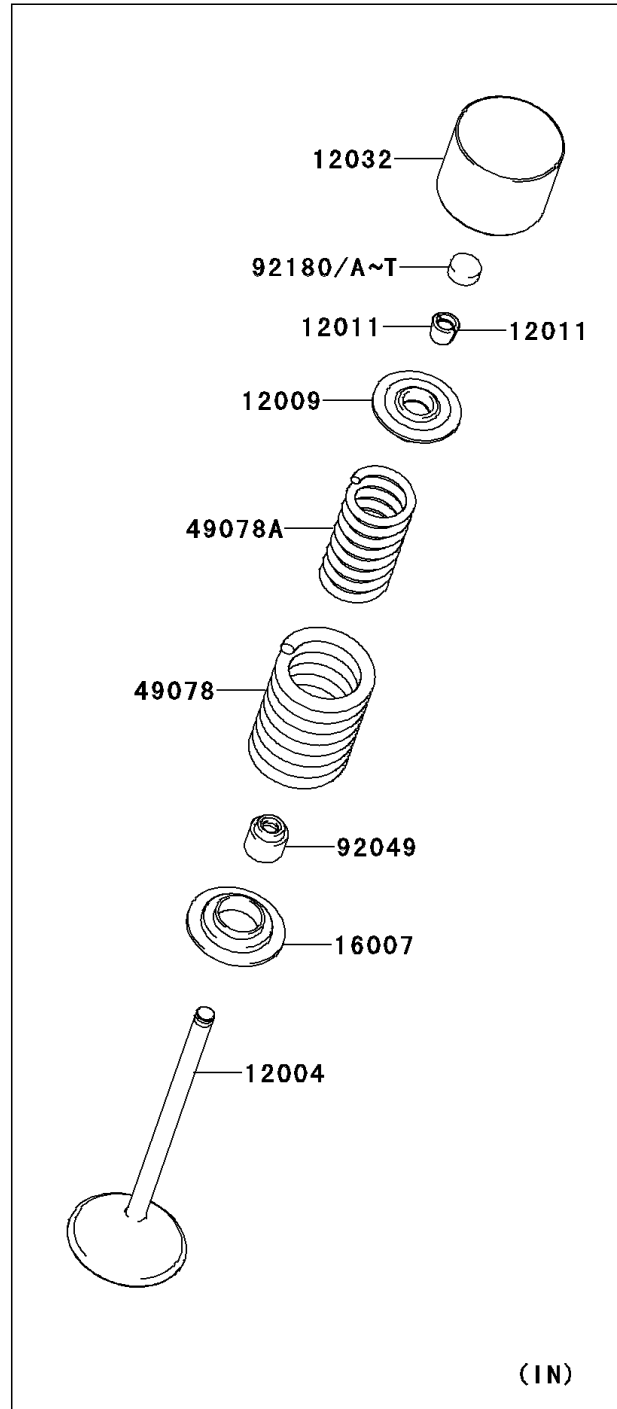

2012 KLX[®] 250S

PARTS DIAGRAM

Valve(s)

E1210

2012 KLX[®] 250S

PARTS LIST

Valve(s)

ITEM NAME

PART NUMBER

QUANTITY
