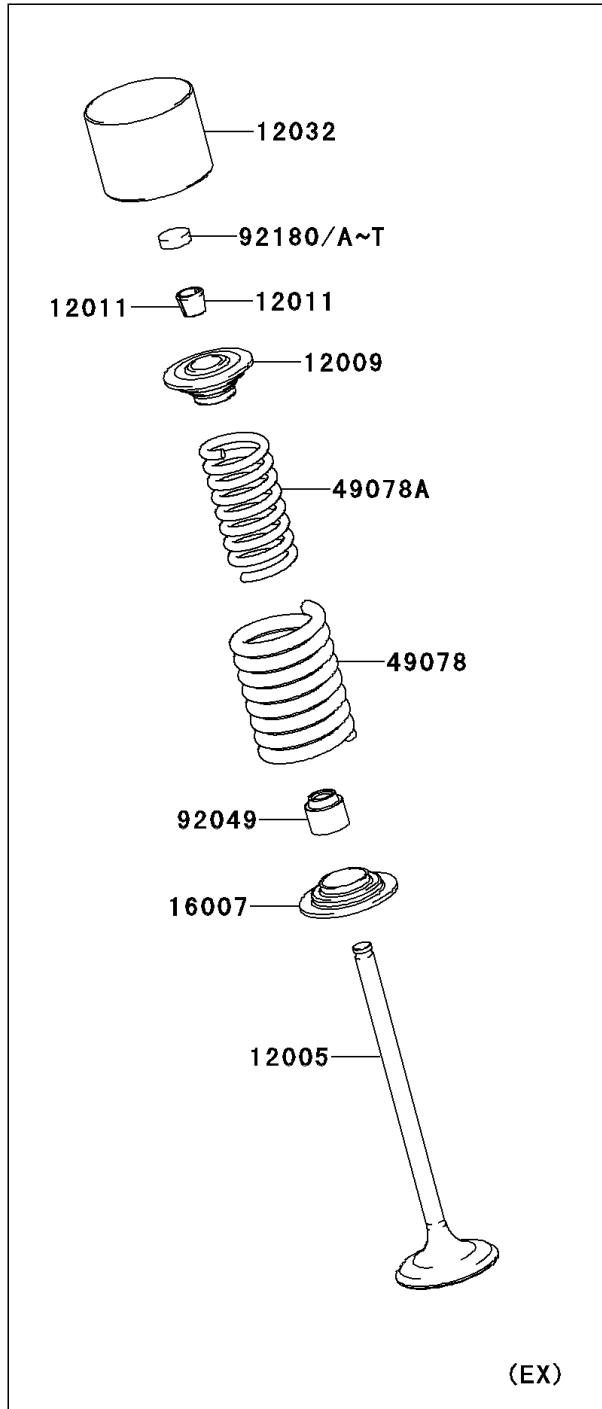

2011 KLX250S (Canada Only)

PARTS DIAGRAM

Valve(s)

E1210

2011 KLX250S (Canada Only)

PARTS LIST

Valve(s)

ITEM NAME	PART NUMBER	QUANTITY
-----------	-------------	----------
