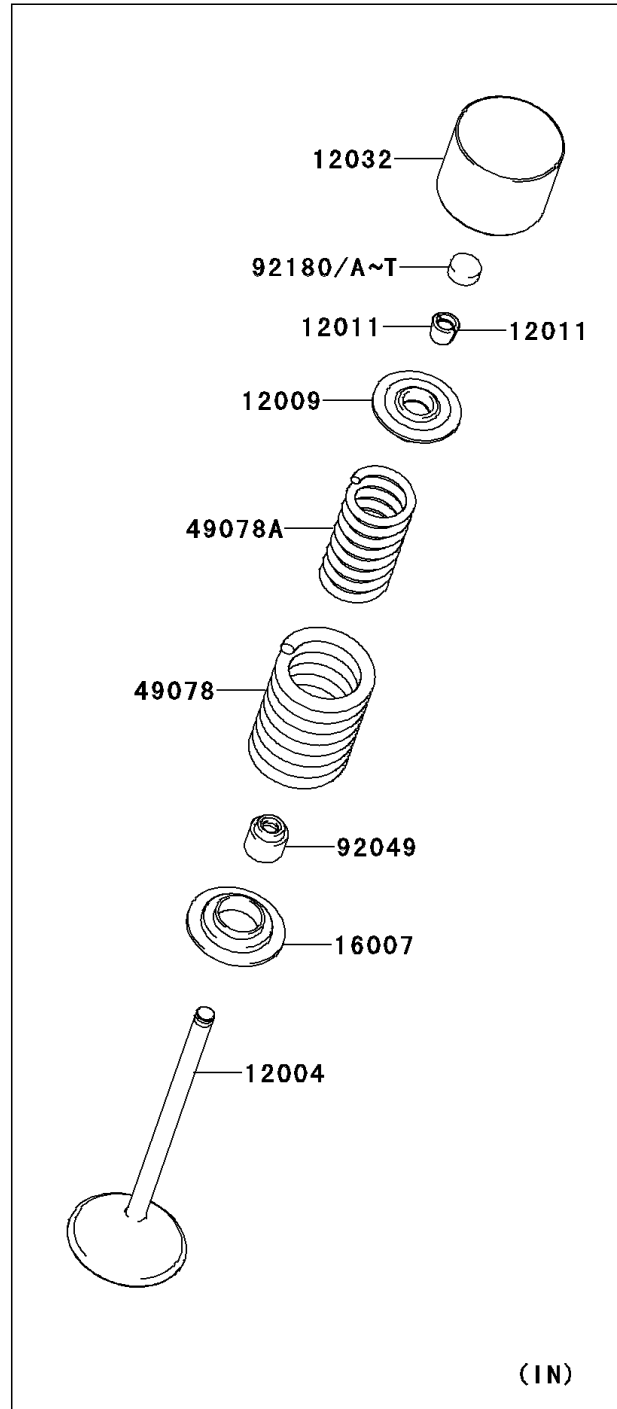

2011 KLX250S (Canada Only)

PARTS DIAGRAM

Valve(s)

E1210

2011 KLX250S (Canada Only)

PARTS LIST

Valve(s)

ITEM NAME	PART NUMBER	QUANTITY
-----------	-------------	----------
