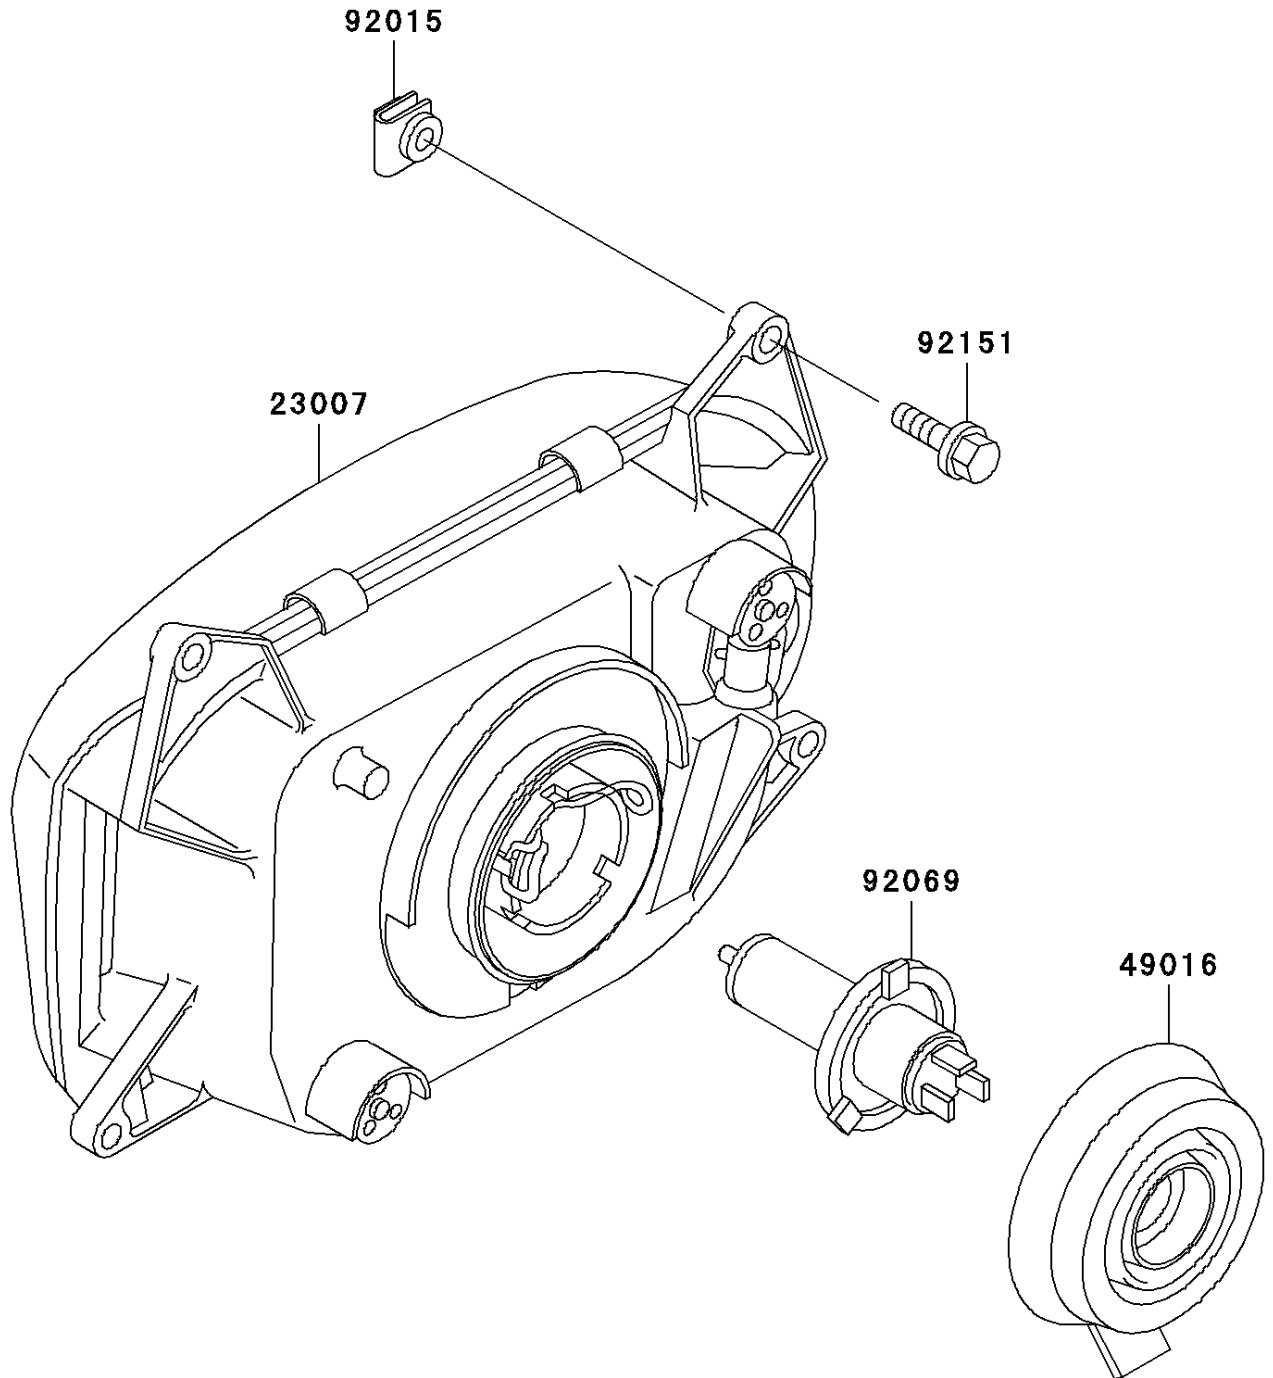

2000 Concours

PARTS DIAGRAM

Headlight(s)

F2710

2000 Concours

PARTS LIST

Headlight(s)

Kawasaki

Let the Good Times Roll®

ITEM NAME

PART NUMBER

QUANTITY
