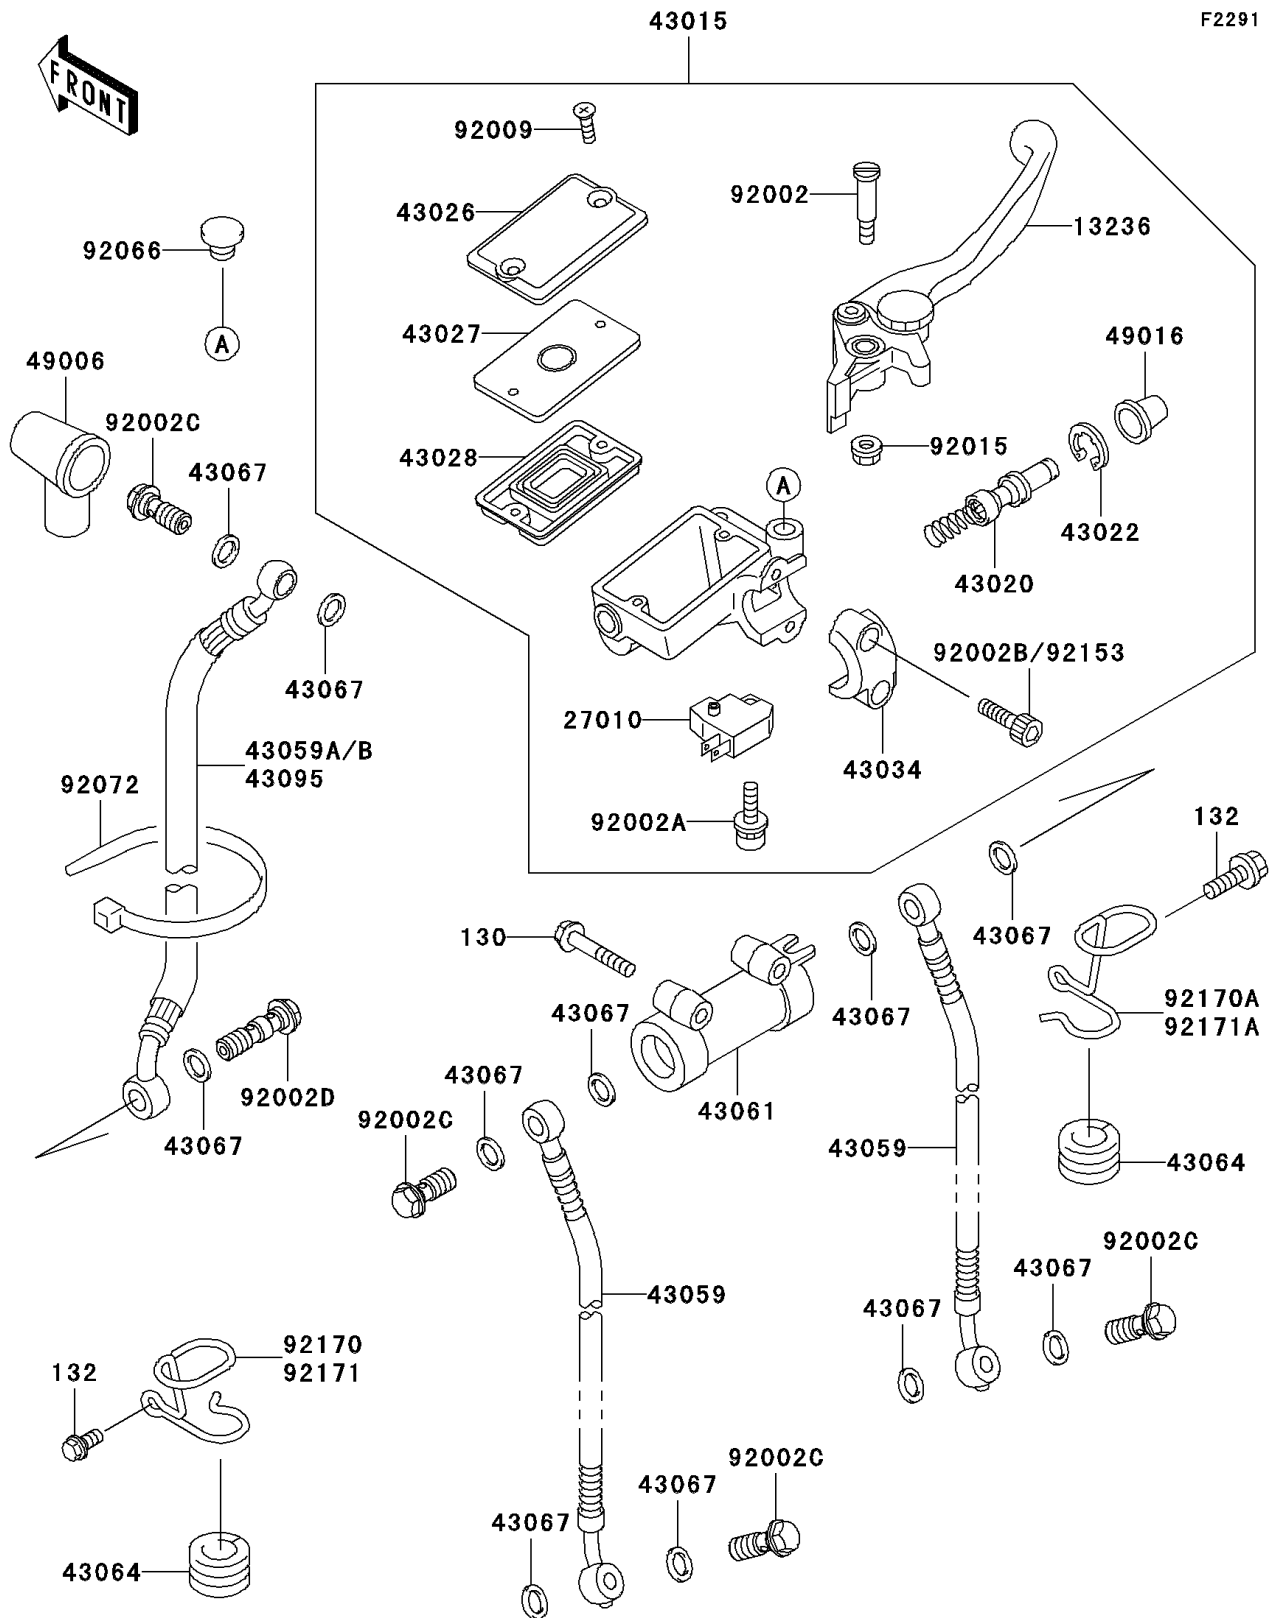

2000 Concours

PARTS DIAGRAM

Front Master Cylinder

2000 Concours

PARTS LIST

Front Master Cylinder

ITEM NAME

PART NUMBER

QUANTITY
