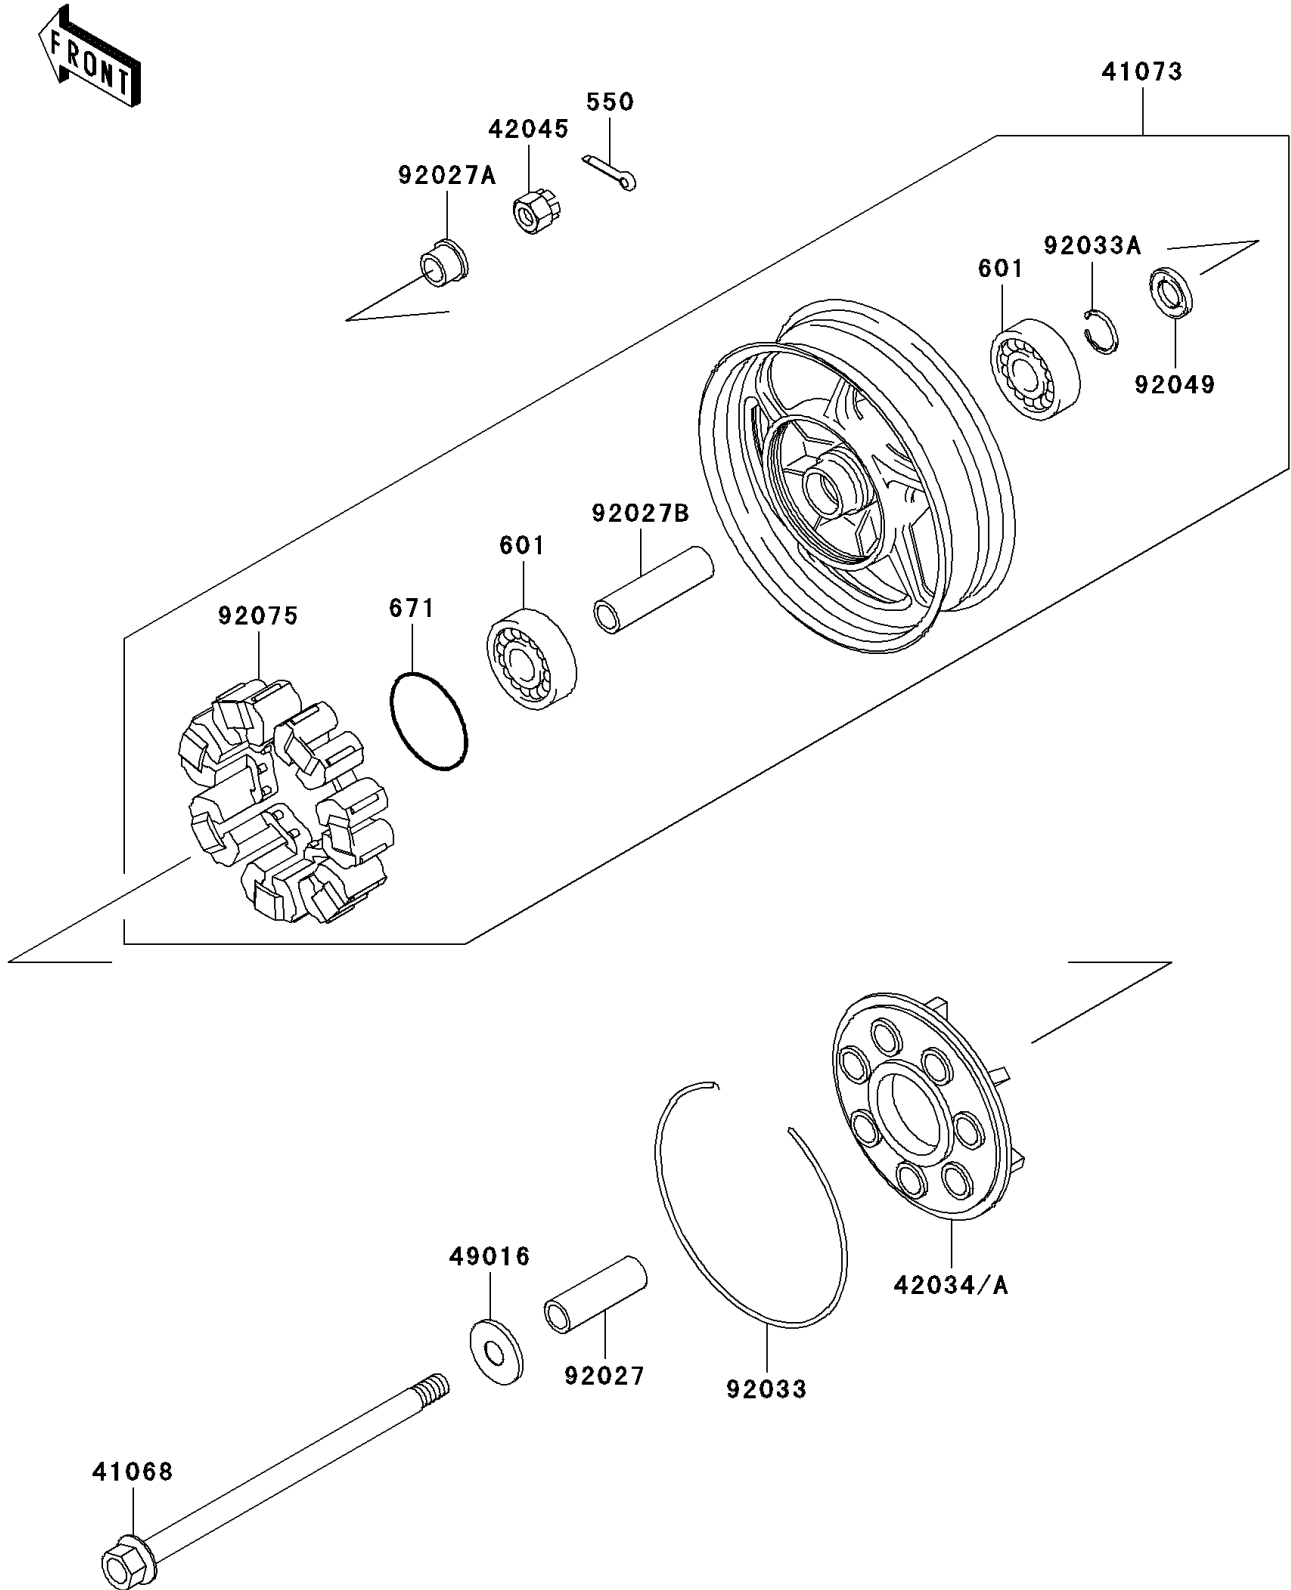

## PARTS DIAGRAM

### Rear Wheel/Chain

F2240

## PARTS LIST

### Rear Wheel/Chain

**Kawasaki**

Let the Good Times Roll®

**ITEM NAME**

**PART NUMBER**

**QUANTITY**

---