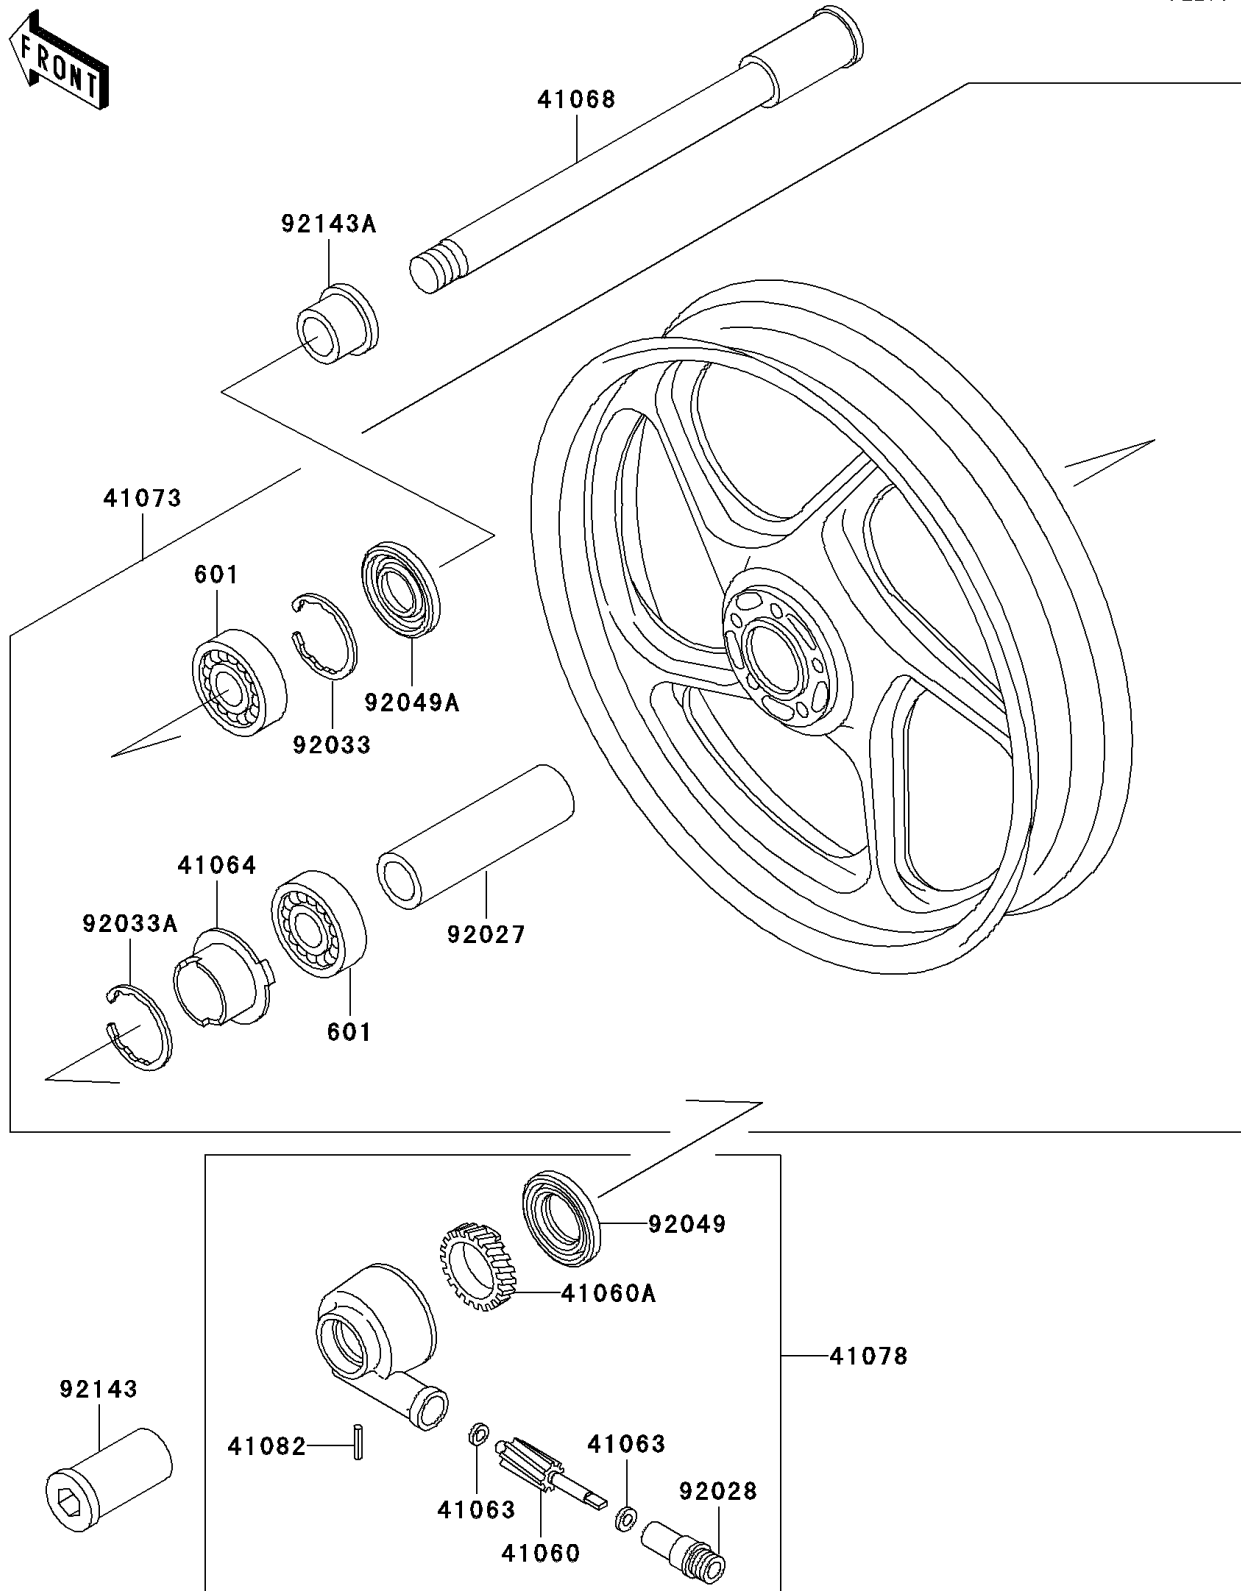

2000 Concours

PARTS DIAGRAM

Front Wheel

F2230

2000 Concours

PARTS LIST

Front Wheel

Kawasaki

Let the Good Times Roll®

ITEM NAME

PART NUMBER

QUANTITY
