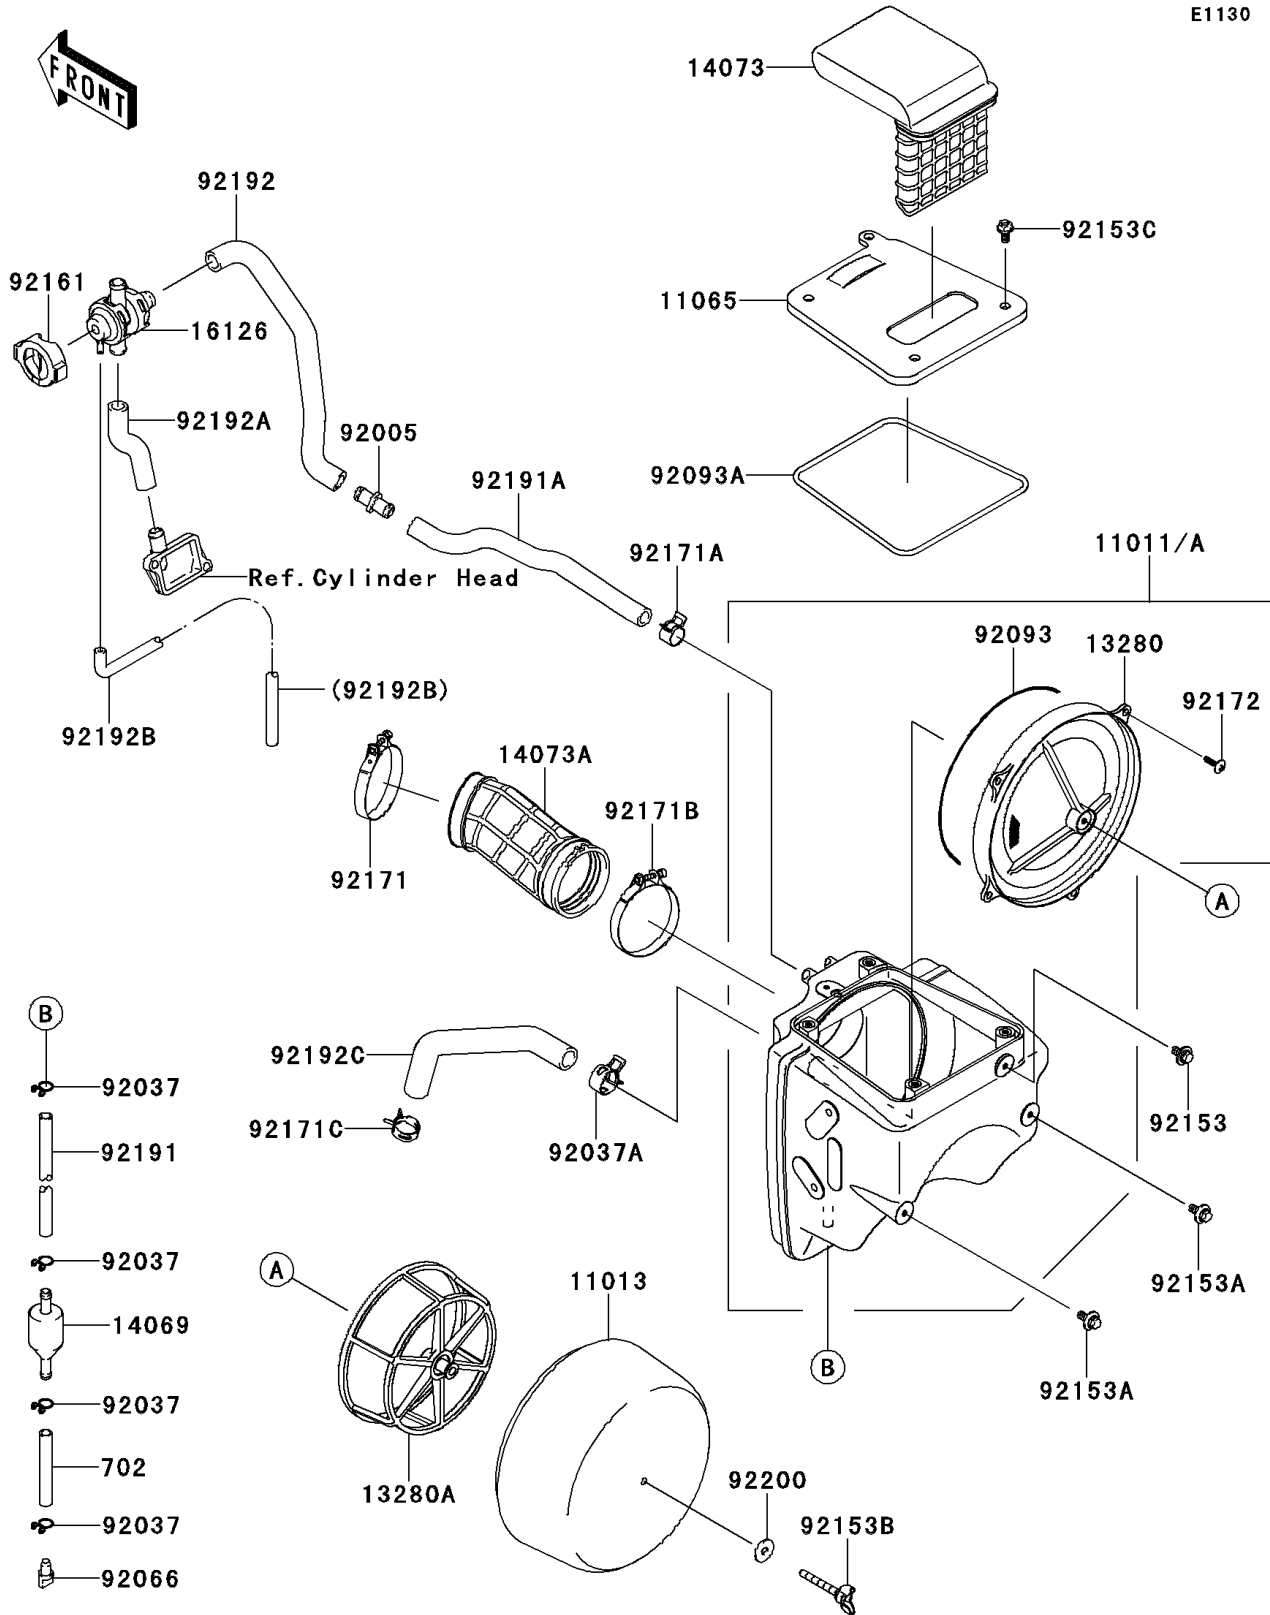

2010 KLX[®] 250S

PARTS DIAGRAM

Air Cleaner

E1130

2010 KLX[®] 250S

PARTS LIST

Air Cleaner

ITEM NAME

PART NUMBER

QUANTITY
