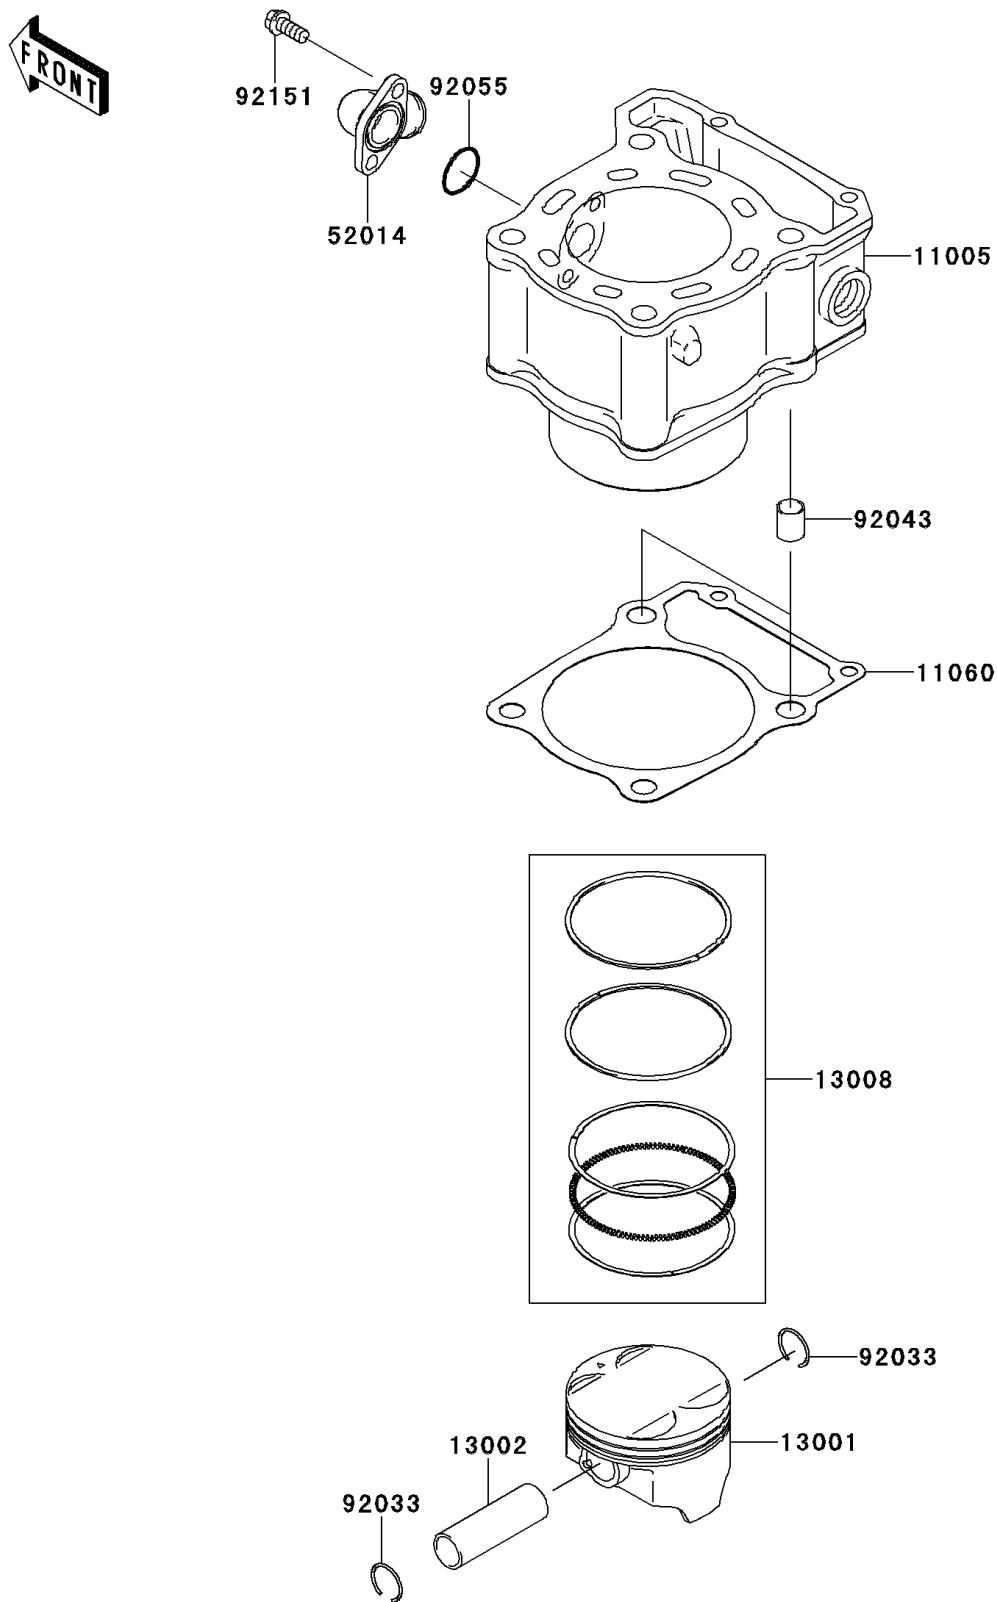

2011 KLX250S (Canada Only)

PARTS DIAGRAM

Cylinder/Piston(s)

E1120

2011 KLX250S (Canada Only)

PARTS LIST Cylinder/Piston(s)

ITEM NAME	PART NUMBER	QUANTITY
-----------	-------------	----------
