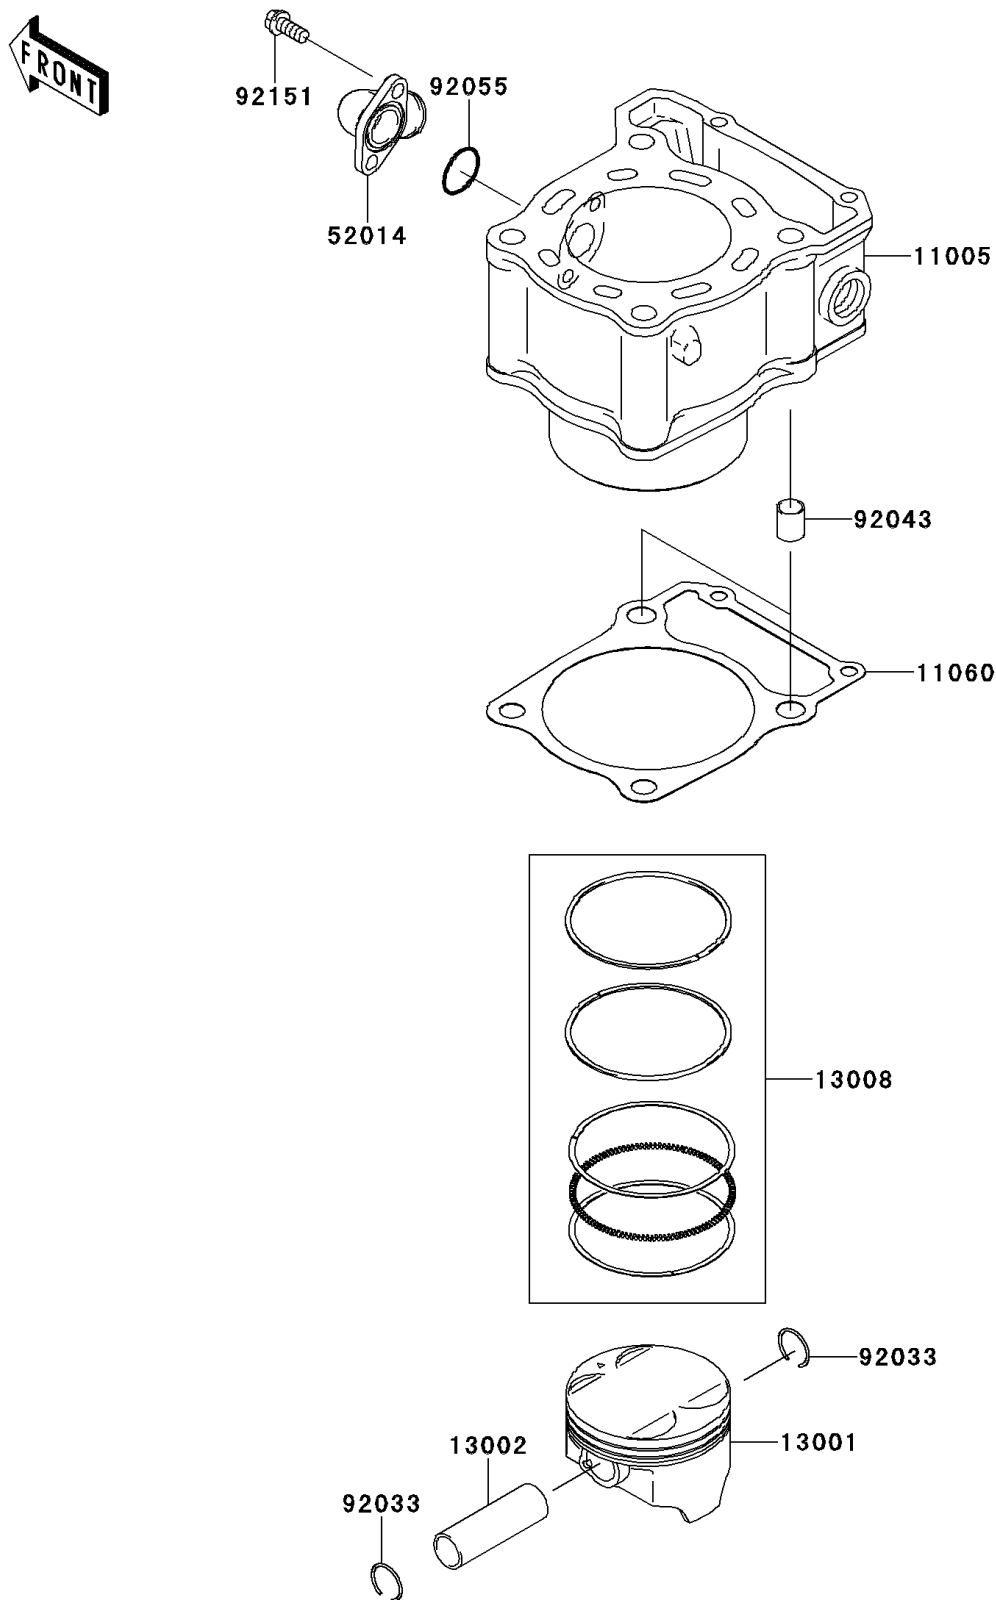

2012 KLX[®] 250S

PARTS DIAGRAM

Cylinder/Piston(s)

E1120

2012 KLX[®] 250S

PARTS LIST

Cylinder/Piston(s)

ITEM NAME

PART NUMBER

QUANTITY
