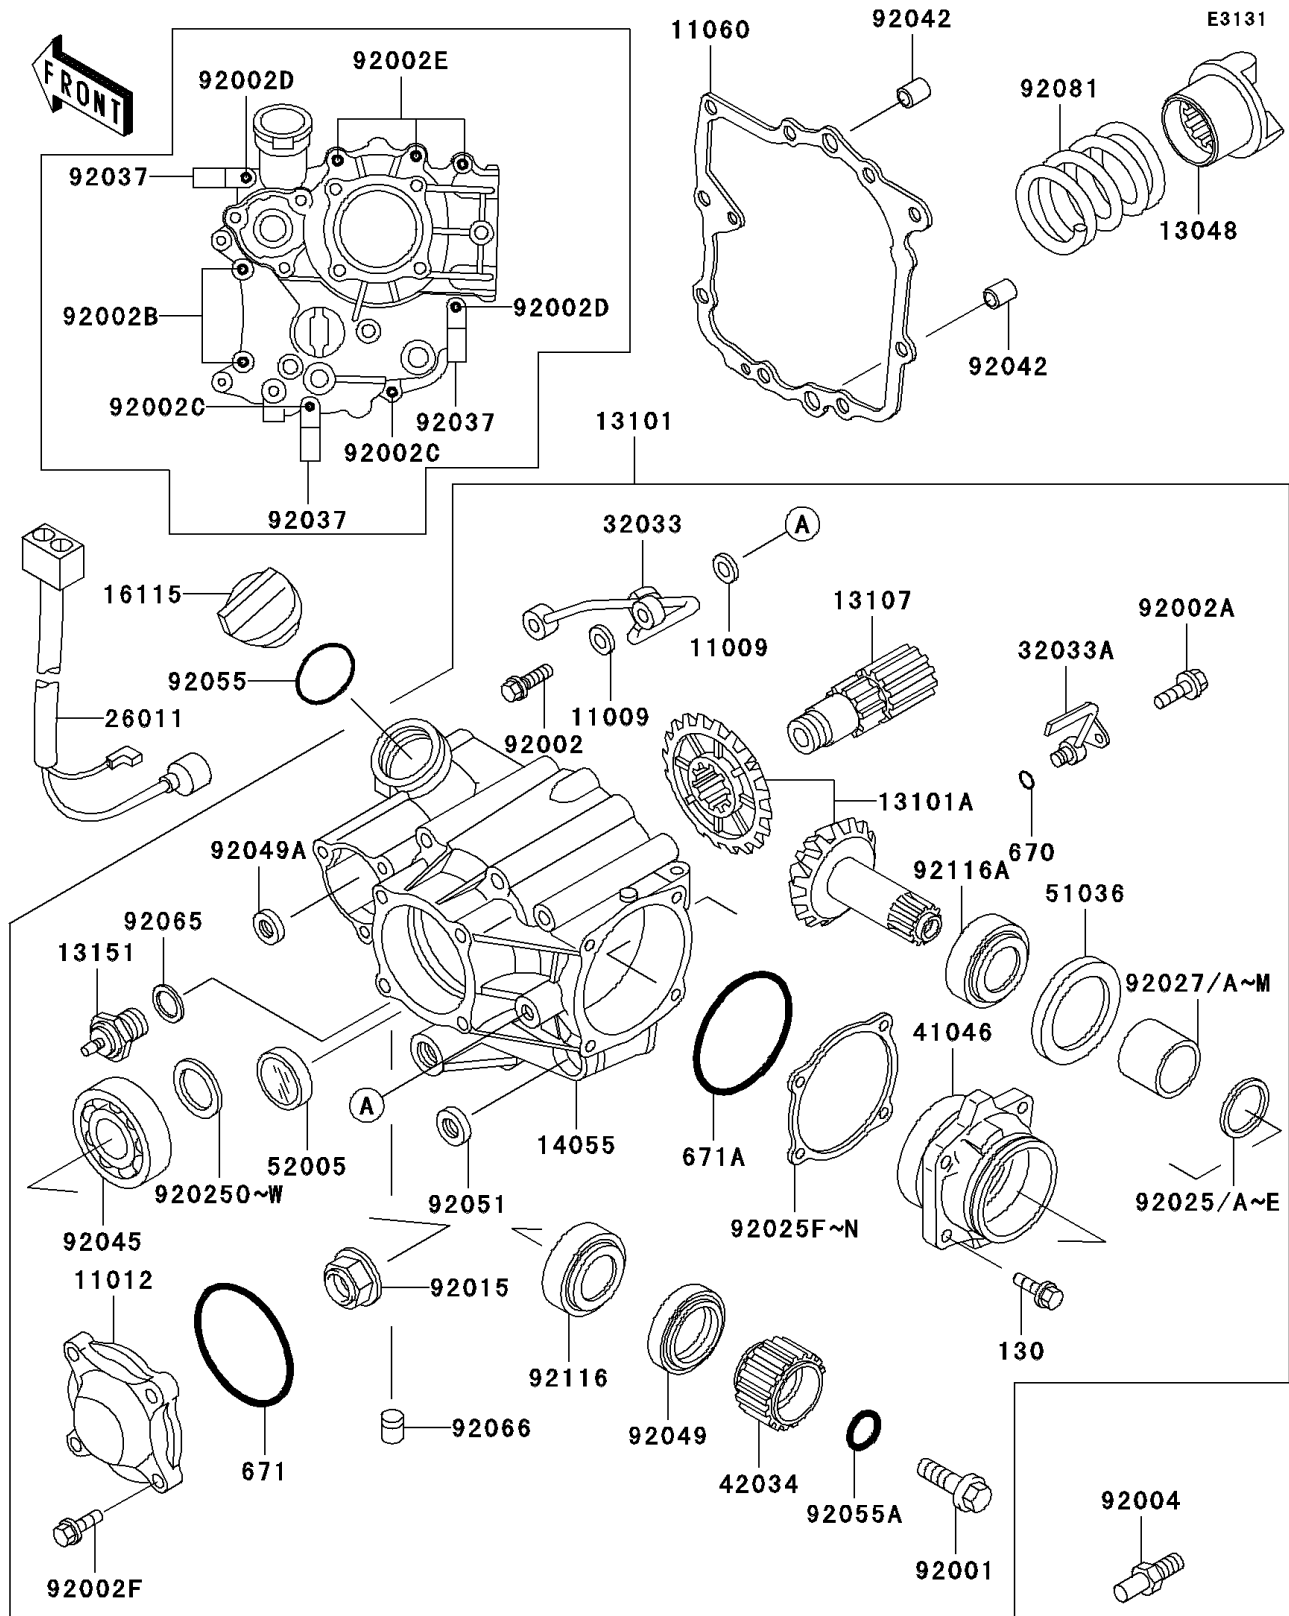

2000 Concours

PARTS DIAGRAM

Front Bevel Gear

Kawasaki

Let the Good Times Roll®

2000 Concours

PARTS LIST

Front Bevel Gear

Kawasaki

Let the Good Times Roll®

ITEM NAME

PART NUMBER

QUANTITY
