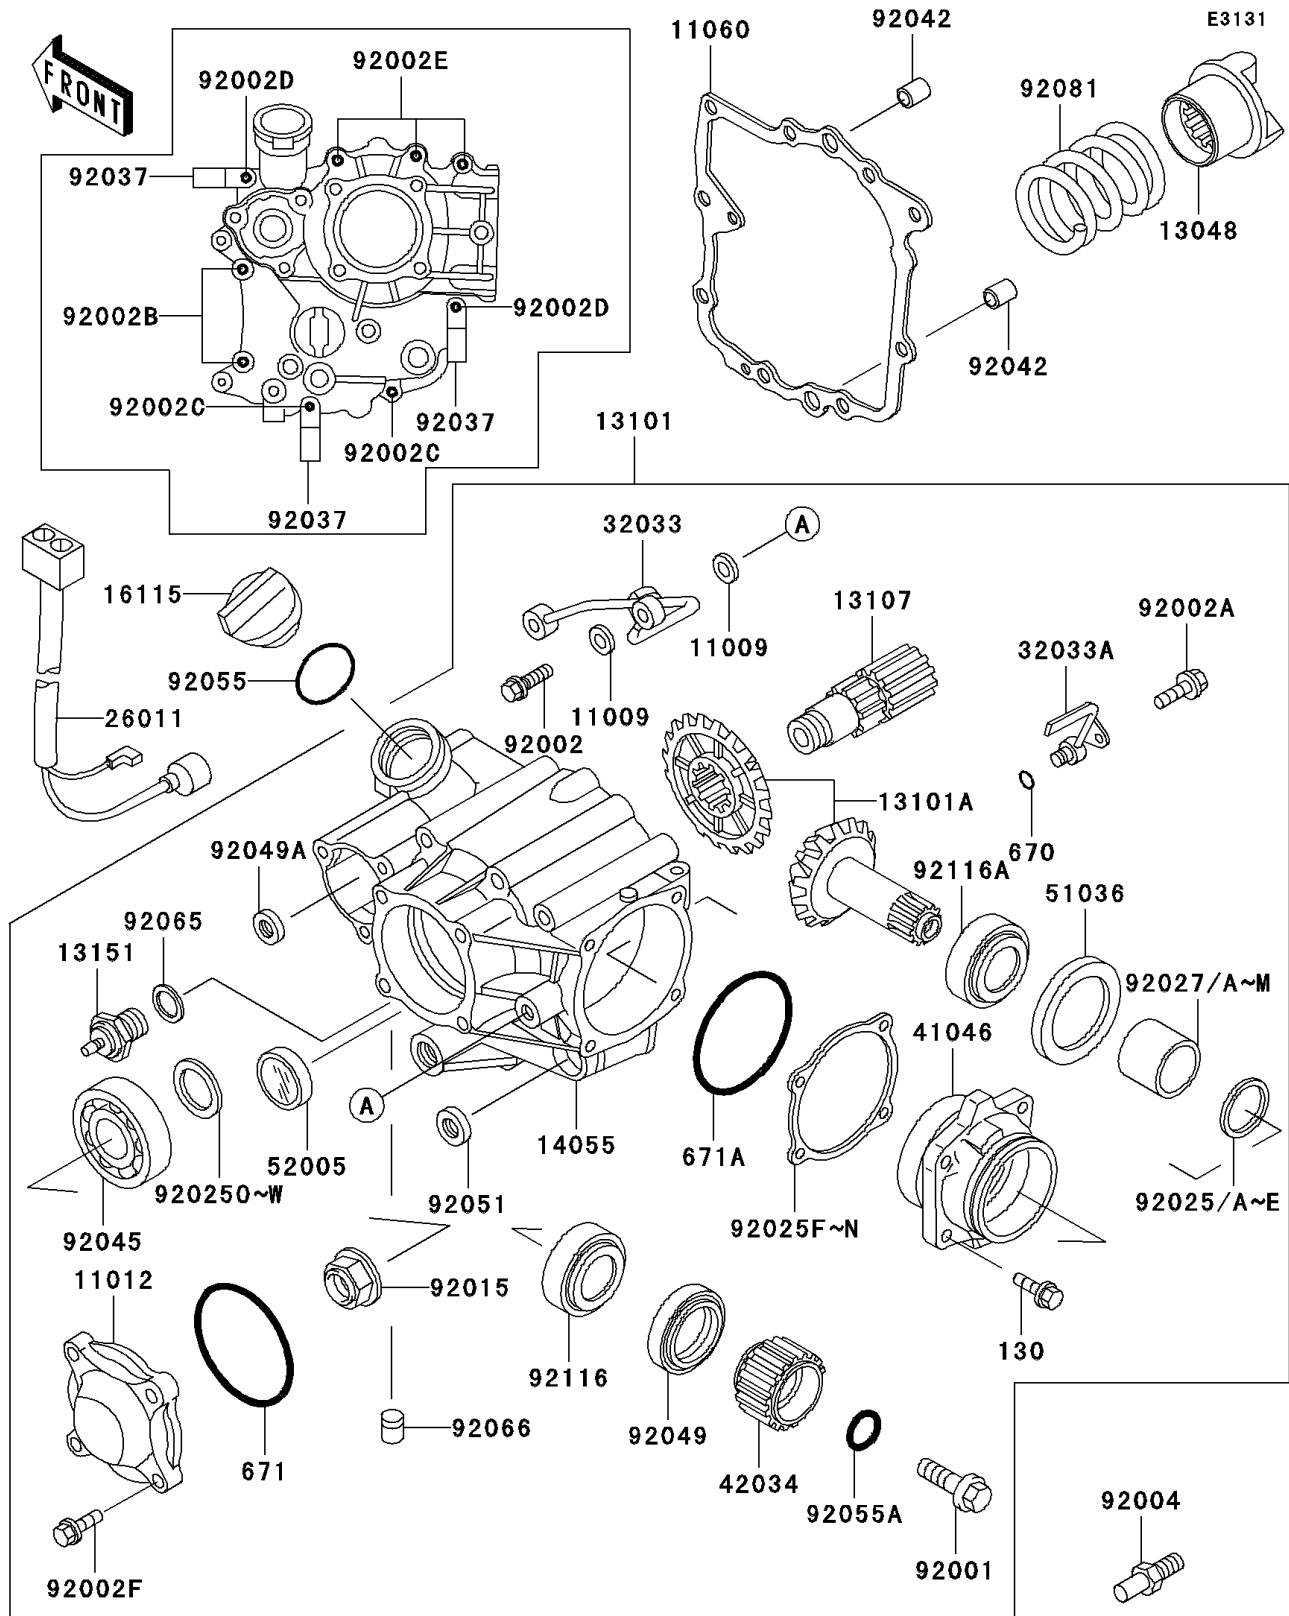

2001 Concours

PARTS DIAGRAM

Front Bevel Gear

2001 Concours

PARTS LIST

Front Bevel Gear

ITEM NAME

PART NUMBER

QUANTITY
