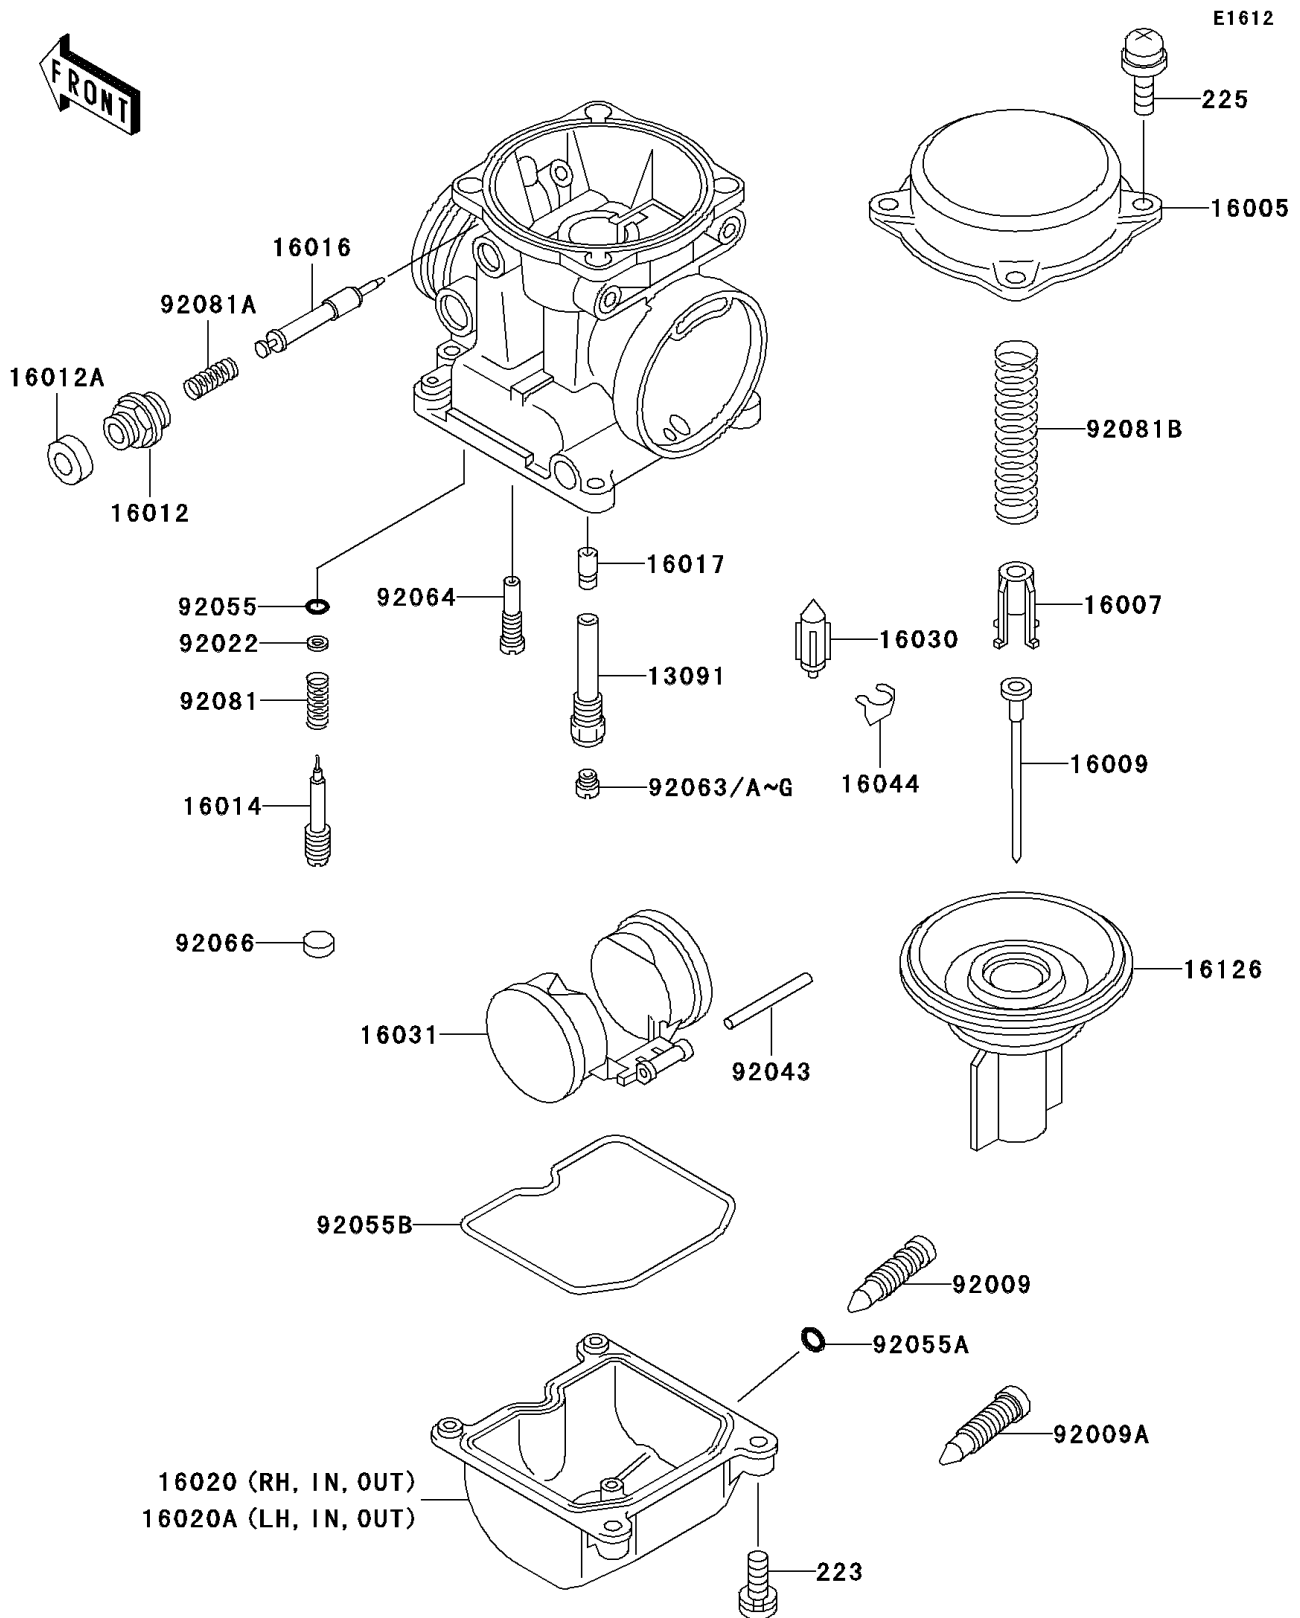

2003 Concours

PARTS DIAGRAM

Carburetor Parts

2003 Concours

PARTS LIST

Carburetor Parts

ITEM NAME	PART NUMBER	QUANTITY
HOLDER,NEEDLE JET (Ref # 13091)	13091-1259	4
TOP-CHAMBER,MIXING (Ref # 16005)	16005-1056	4
SEAT-SPRING,THROTTLE VALVE (Ref # 16007)	16007-1120	4
NEEDLE-JET,N52M (Ref # 16009)	16009-1326	4
CAP-STARTER PLUNGER (Ref # 16012)	16012-1051	4
CAP-STARTER PLUNGER (Ref # 16012A)	16012-1052	4
SCREW-PILOT AIR (Ref # 16014)	16014-1054	4
PLUNGER,STARTER (Ref # 16016)	16016-1061	4
JET-NEEDLE (Ref # 16017)	16017-1316	4
CHAMBER-FLOAT,RH,SIDE (Ref # 16020)	16020-1054	2
CHAMBER-FLOAT,LH,SIDE (Ref # 16020A)	16020-1055	2
VALVE-FLOAT (Ref # 16030)	16030-1007	4
FLOAT (Ref # 16031)	16031-1056	4
CLAMP,FLOAT VALVE (Ref # 16044)	16044-007	4
VALVE,VACUUM (Ref # 16126)	16126-1160	4
SCREW,DRAIN,M6X1.0 (Ref # 92009)	92009-1487	4
SCREW,DRAIN,M6X0.75 (Ref # 92009A)	92009-1551	4
WASHER,PLAIN (Ref # 92022)	92022-1003	4
PIN,FLOAT (Ref # 92043)	92043-1207	4
RING-O,PILOT ADJUST (Ref # 92055)	92055-1002	4
RING-O (Ref # 92055A)	92055-1053	4
RING-O,FLOAT CHAMBER (Ref # 92055B)	92055-1222	4
JET-MAIN,#125 (Ref # 92063A)	92063-1069	4
JET-MAIN,#128 (Ref # 92063D)	92063-1074	4
SCREW-PAN-WS-CROS (Ref # 223)	223C0416	16
SCREW-PAN-WSP-CROS (Ref # 225)	225C0418	15
JET-PILOT,#35 (Ref # 92064)	92064-1101	4
PLUG,PILOT AIR SCREW,6.9X2 (Ref # 92066)	92066-1051	4
SPRING,PILOT ADJUST SCREW (Ref # 92081)	92081-1002	4

2003 Concours

PARTS LIST

Carburetor Parts

ITEM NAME	PART NUMBER	QUANTITY
SPRING,STARTER PLUNGER (Ref # 92081A)	92081-1761	4
SPRING,VACUUM VALVE (Ref # 92081B)	92081-1925	4
JET-MAIN,#135 (Ref # 92063)	92063-1014	4
JET-MAIN,#120 (Ref # 92063B)	92063-1072	4
JET-MAIN,#122 (Ref # 92063C)	92063-1073	4
JET-MAIN,#130 (Ref # 92063E)	92063-1075	4
JET-MAIN,#130 (Ref # 92063F)	92063-1075	4
JET-MAIN,#132 (Ref # 92063G)	92063-1076	4