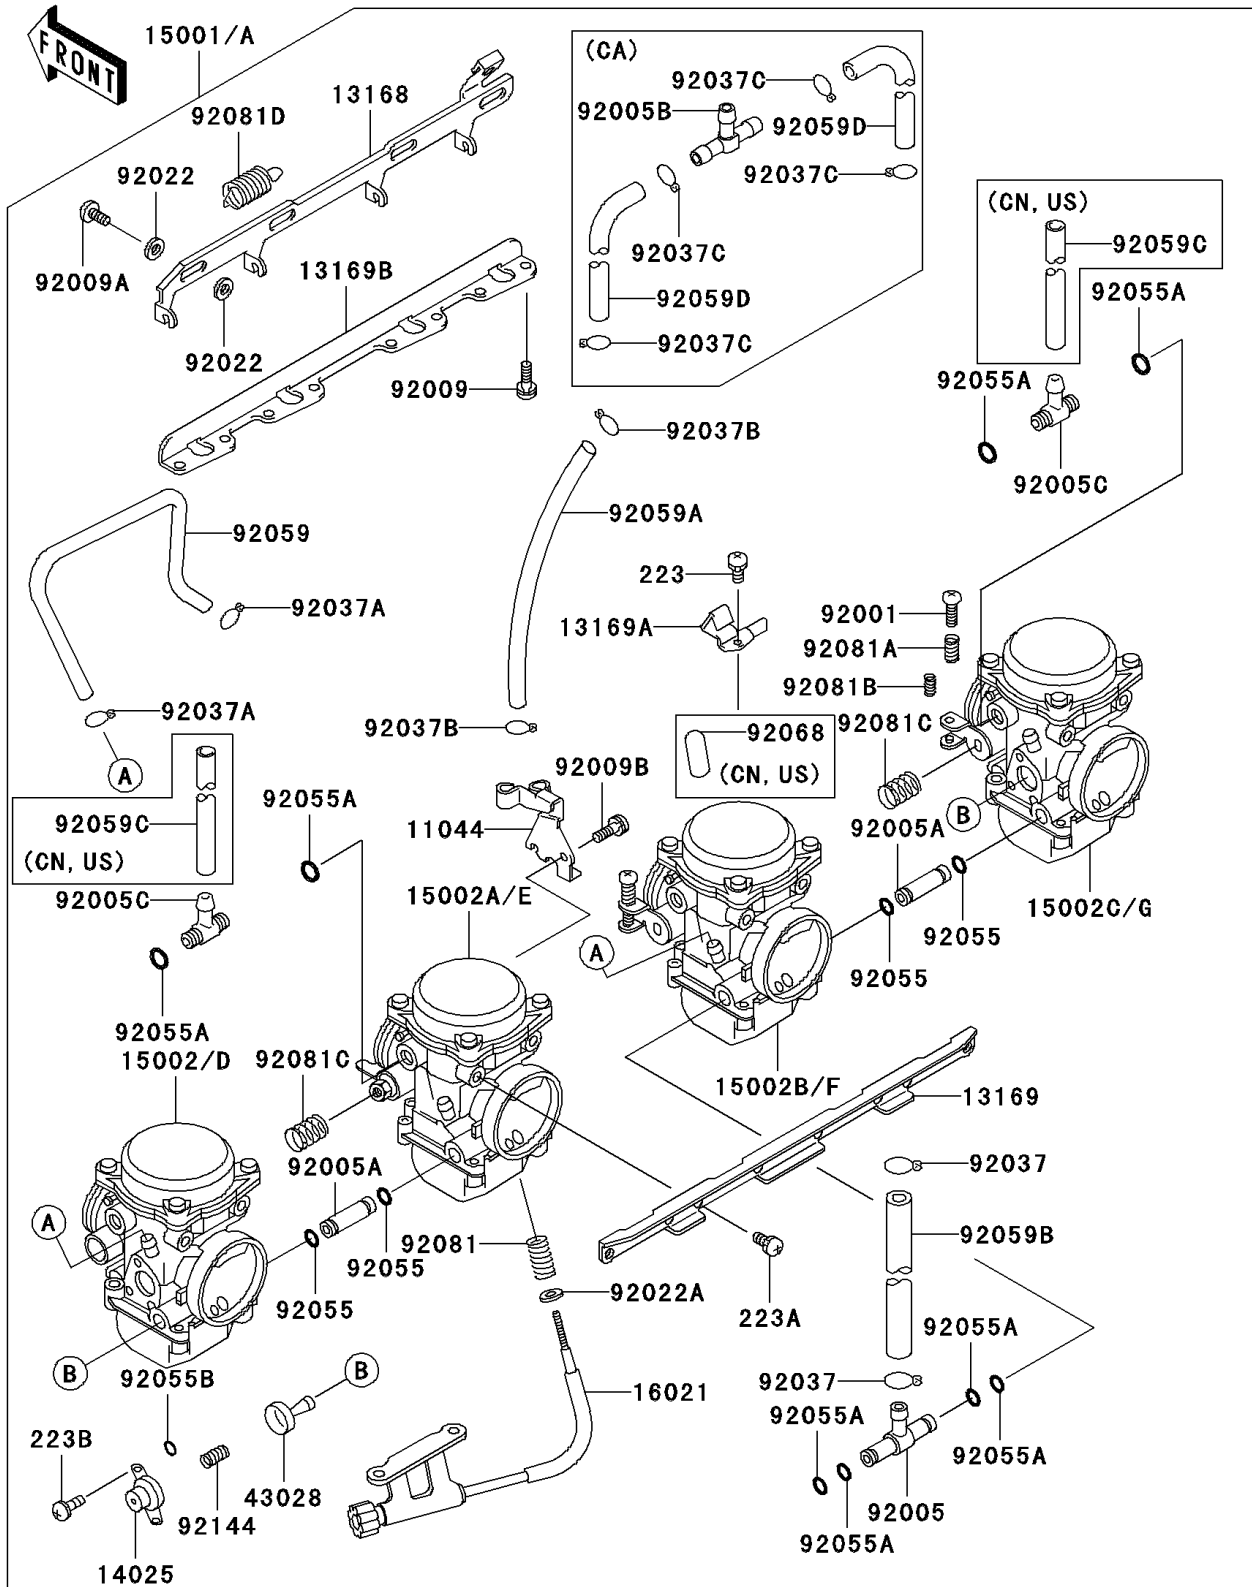

2000 Concours

PARTS DIAGRAM

Carburetor

E1611