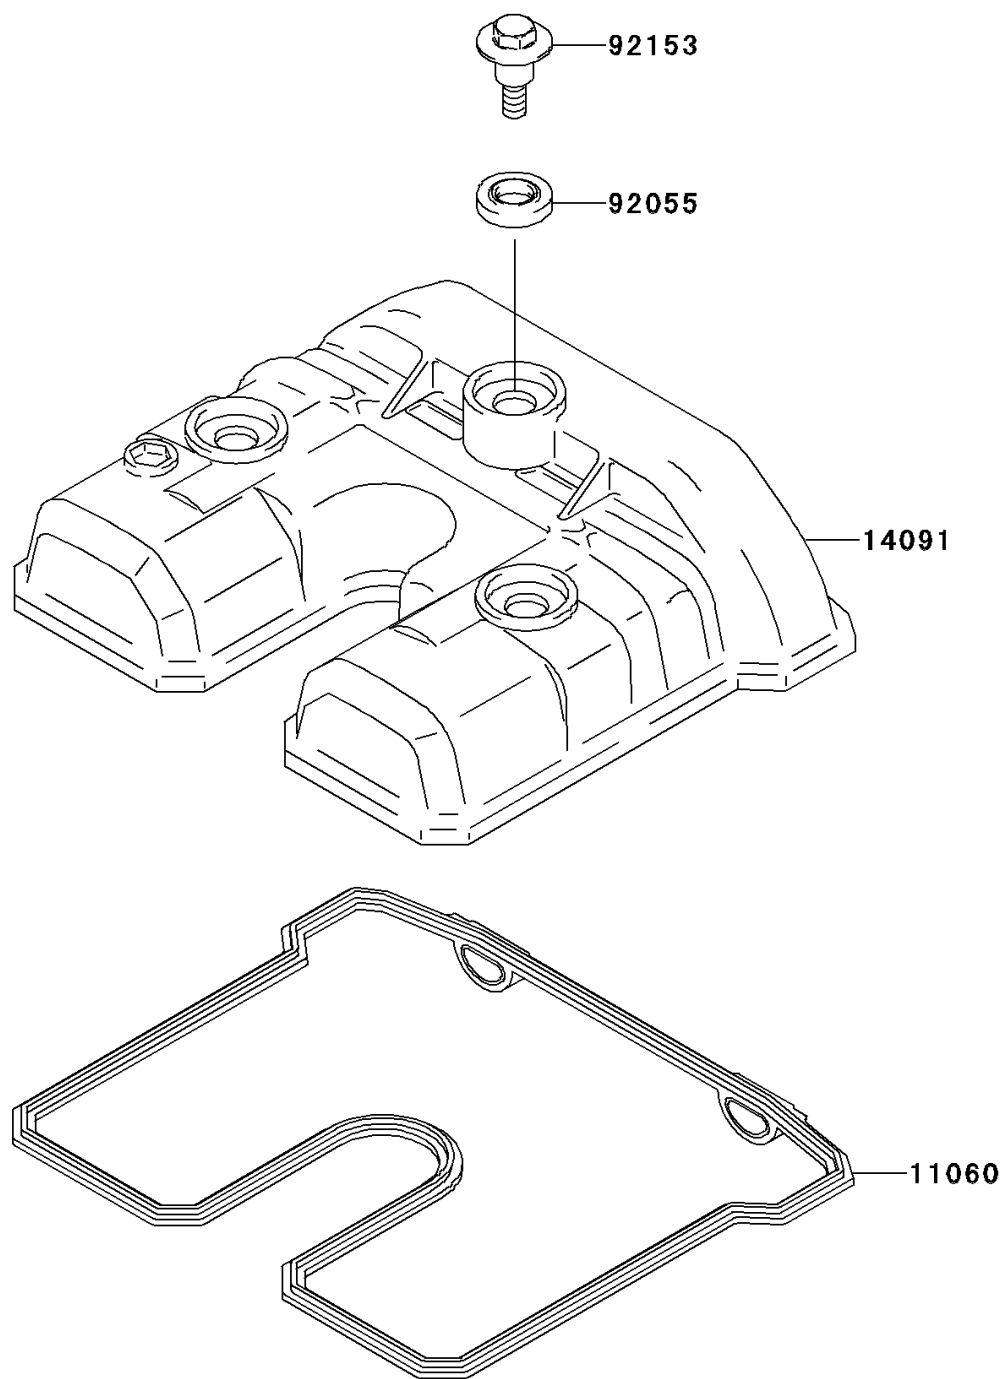

2011 KLX250S (Canada Only)

PARTS DIAGRAM Cylinder Head Cover

E1112

2011 KLX250S (Canada Only)

PARTS LIST

Cylinder Head Cover

ITEM NAME	PART NUMBER	QUANTITY
-----------	-------------	----------
