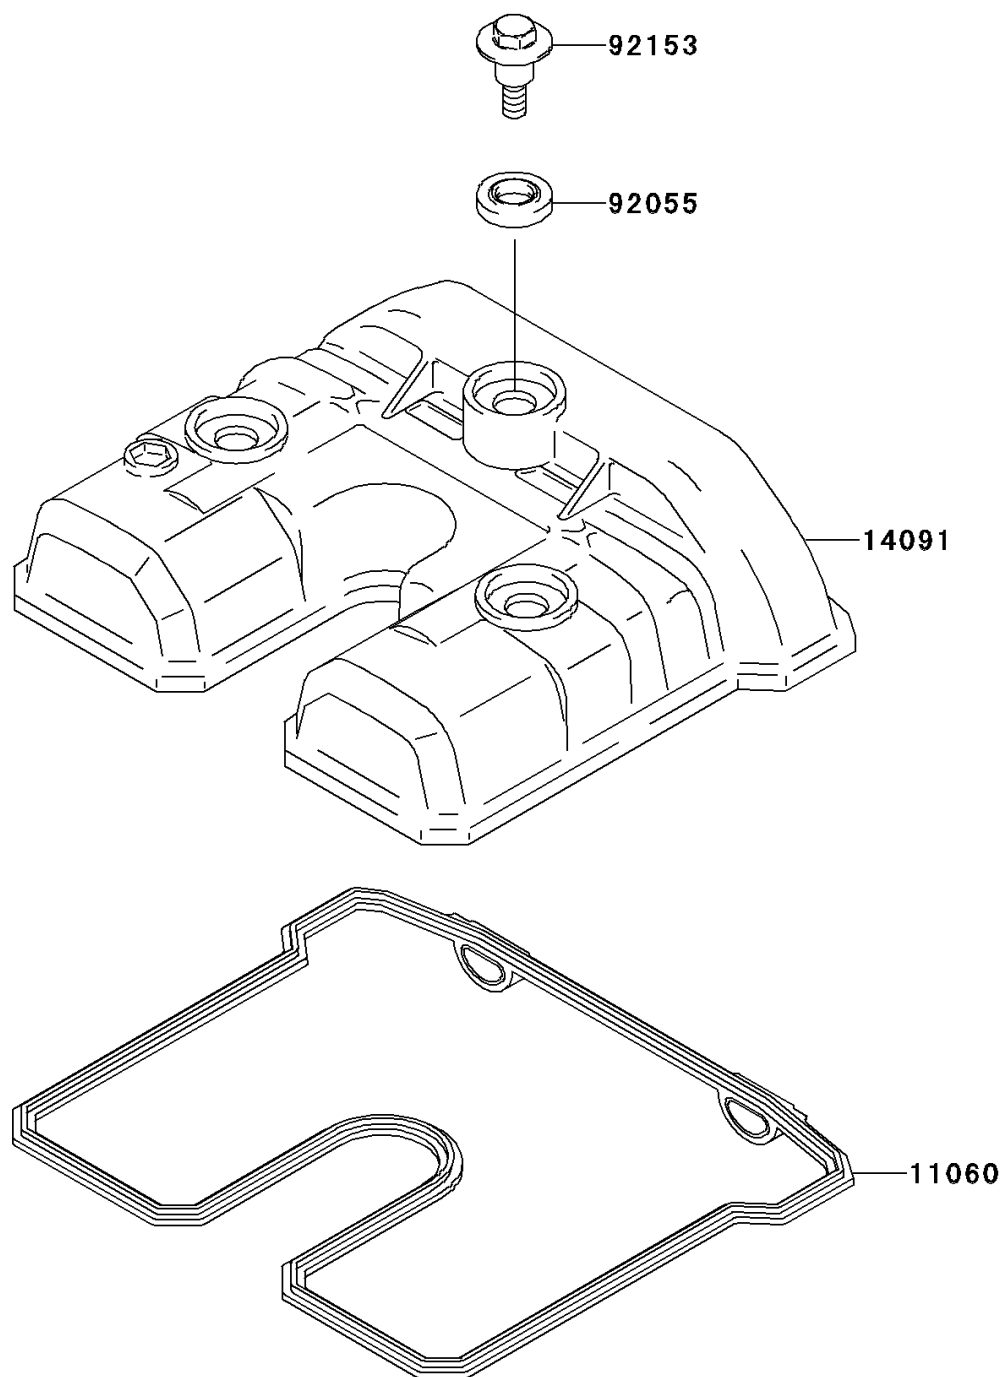

2011 KLX250S (Canada Only)

PARTS DIAGRAM Cylinder Head Cover

E1112

2011 KLX250S (Canada Only)

PARTS LIST

Cylinder Head Cover

ITEM NAME	PART NUMBER	QUANTITY
-----------	-------------	----------
