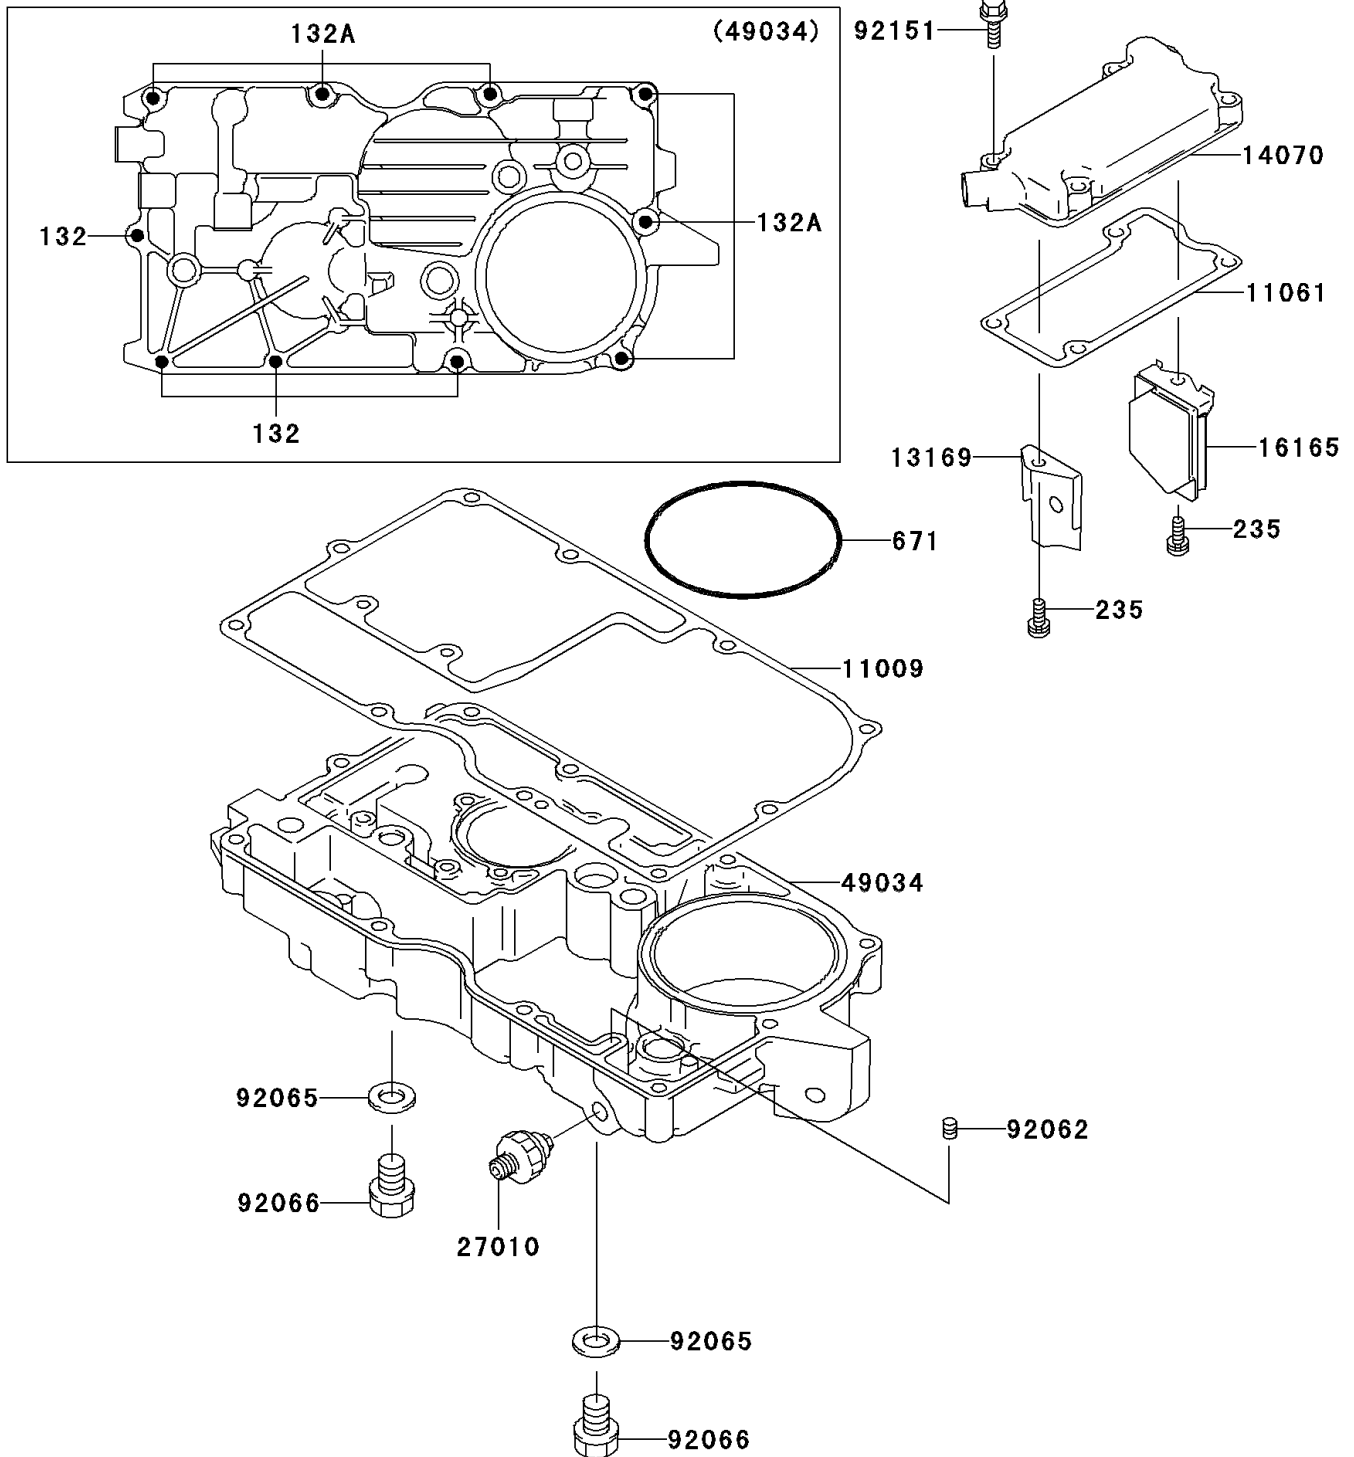

2000 Concours

PARTS DIAGRAM

Breather Cover/Oil Pan

E1432

2000 Concours

PARTS LIST

Breather Cover/Oil Pan

Kawasaki

Let the Good Times Roll®

ITEM NAME

PART NUMBER

QUANTITY
