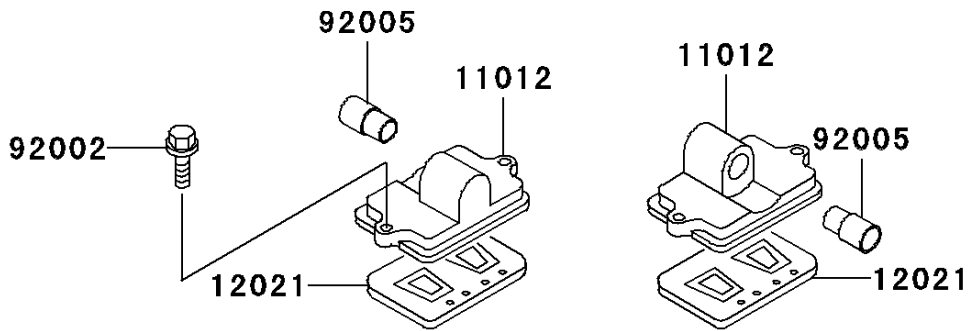

2000 Concours

PARTS DIAGRAM

Cylinder Head Cover

E1112

2000 Concours

PARTS LIST

Cylinder Head Cover

Kawasaki

Let the Good Times Roll®

ITEM NAME

PART NUMBER

QUANTITY
