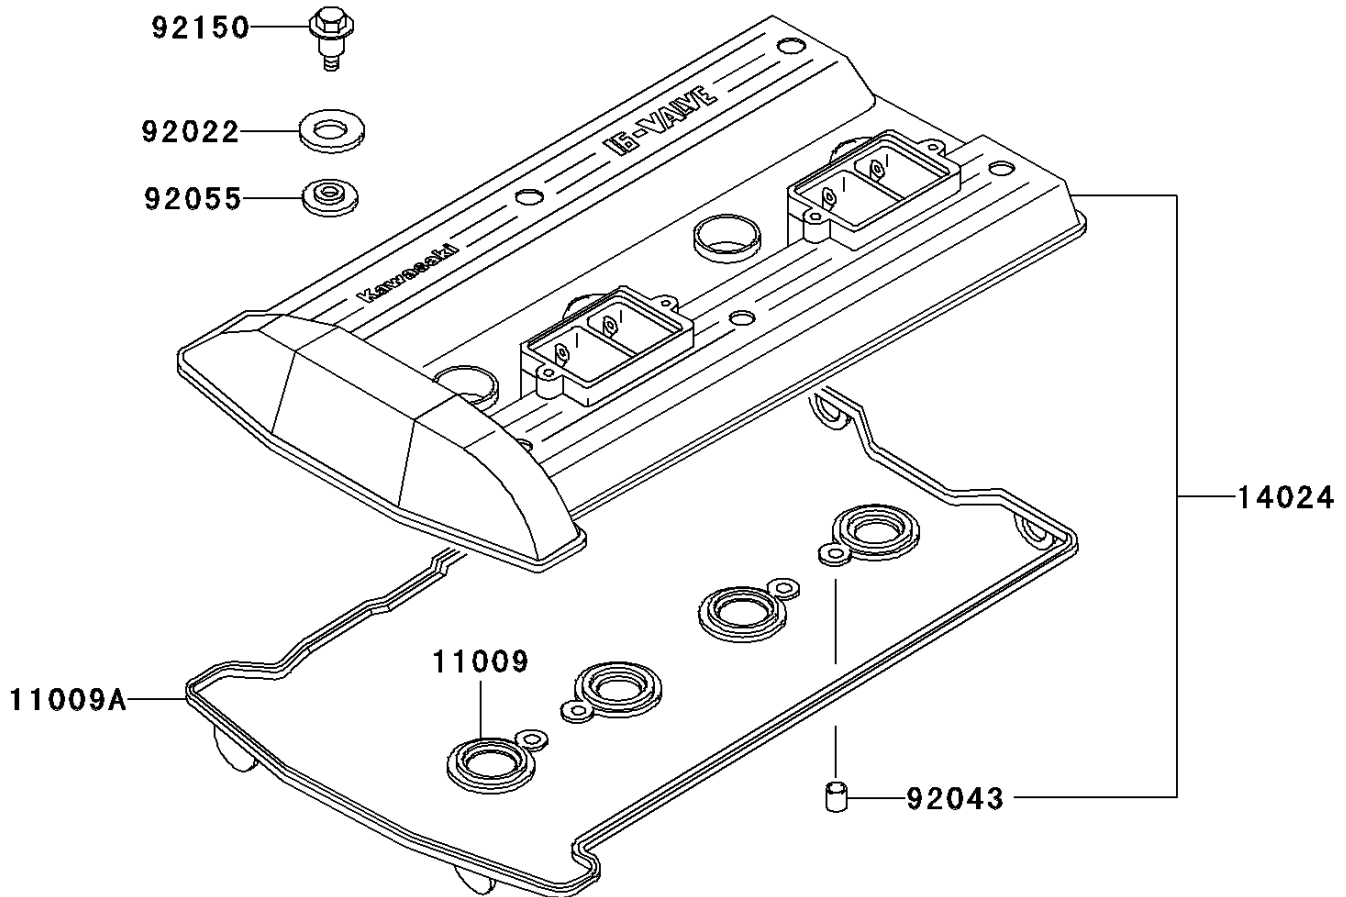

2000 Concours

PARTS DIAGRAM

Cylinder Head Cover

E1112

2000 Concours

PARTS LIST

Cylinder Head Cover

Kawasaki

Let the Good Times Roll®

ITEM NAME

PART NUMBER

QUANTITY
