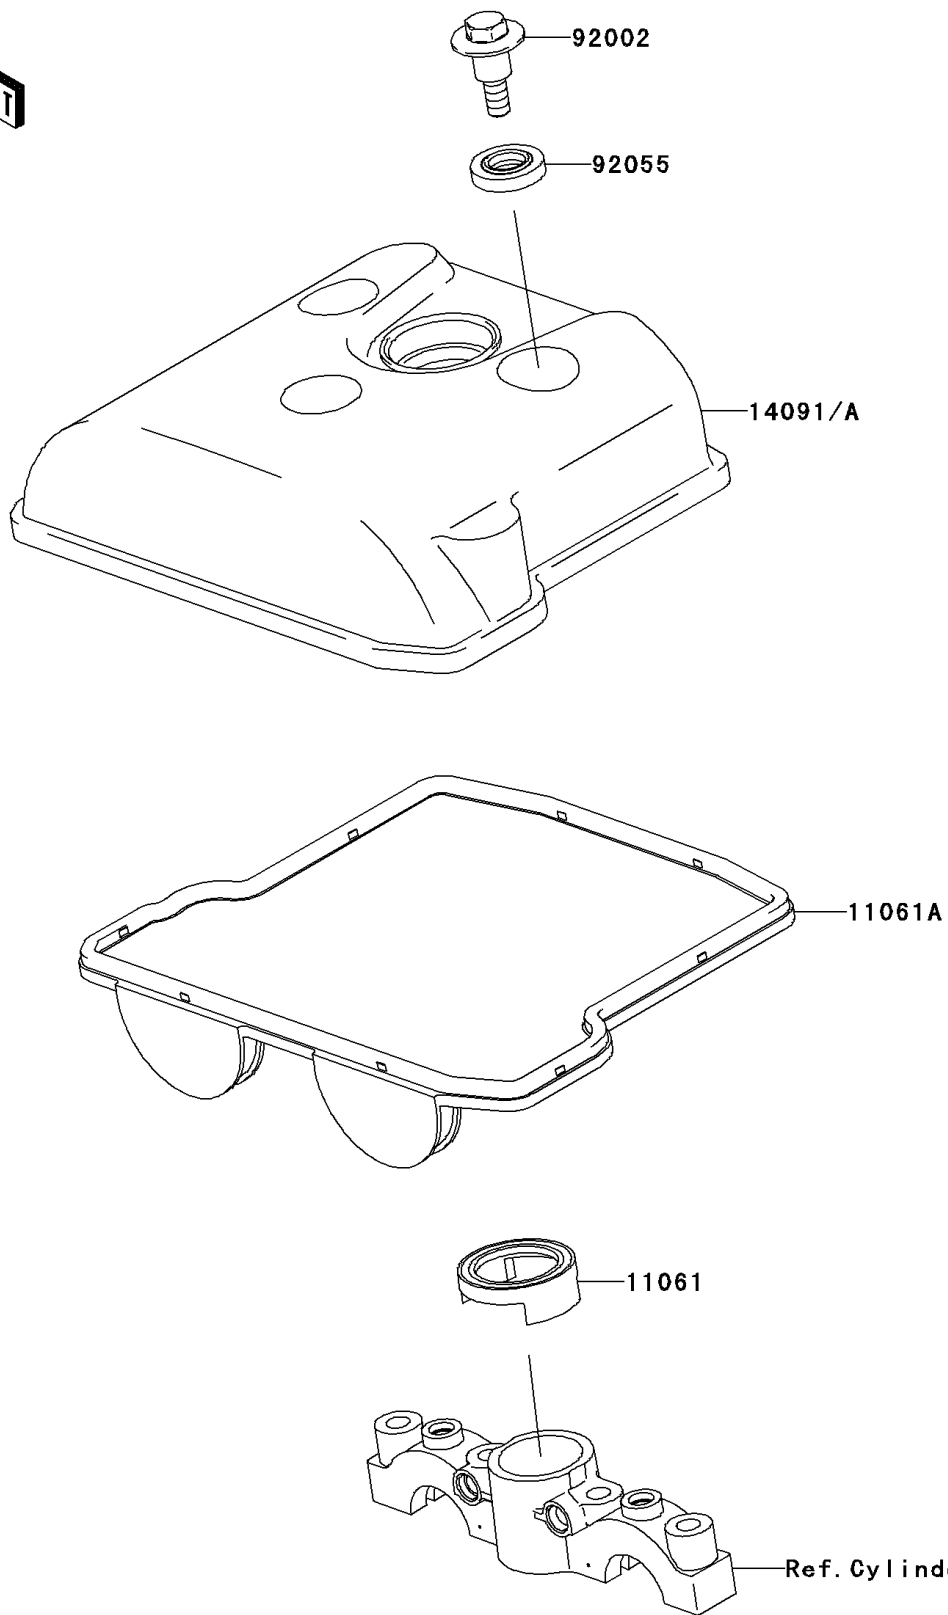

2009 KLX® 450R

PARTS DIAGRAM

Cylinder Head Cover

Kawasaki

Let the Good Times Roll®

E1112