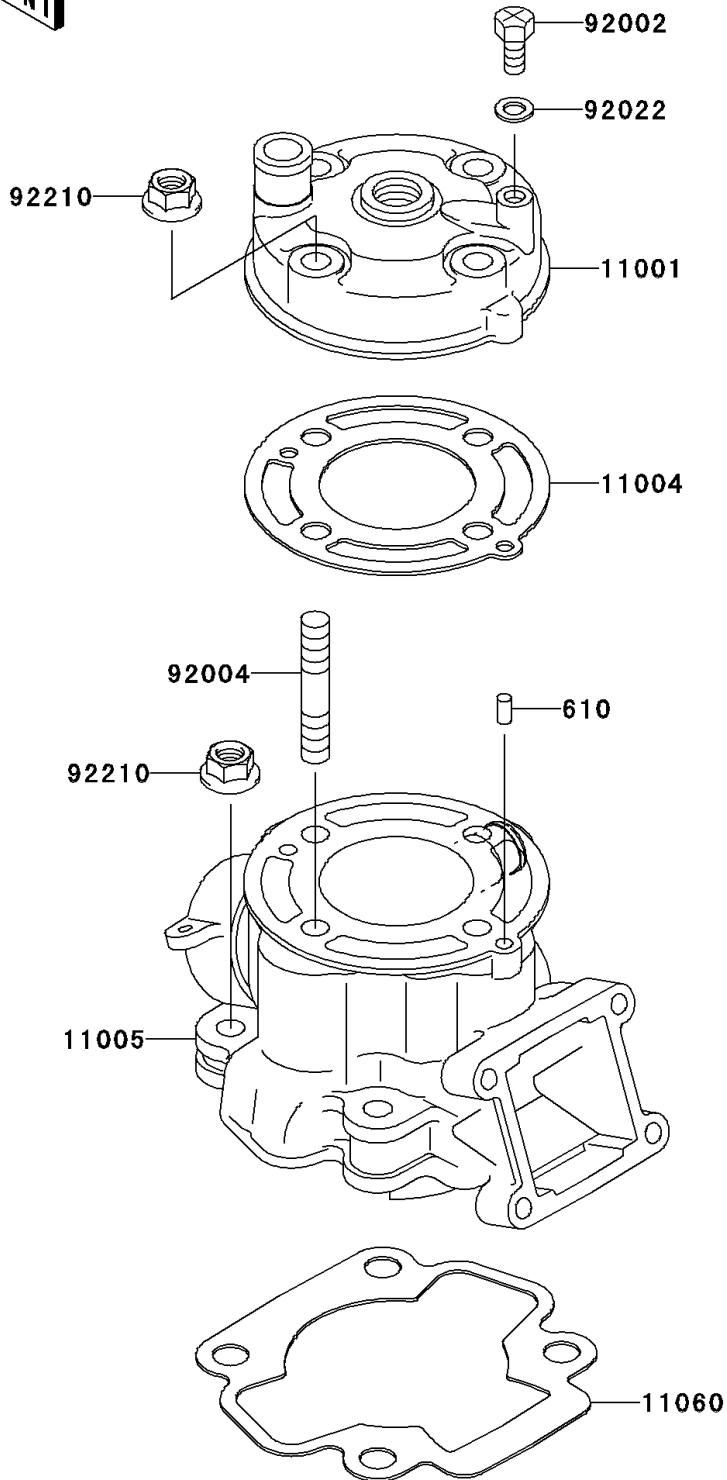

2007 KX65

PARTS DIAGRAM

Cylinder Head/Cylinder

E1110

2007 KX65

PARTS LIST

Cylinder Head/Cylinder

ITEM NAME	PART NUMBER	QUANTITY
ROLLER,4X8 (Ref # 610)	610A0408	2
HEAD-CYLINDER (Ref # 11001)	11001-1516	1
GASKET-HEAD (Ref # 11004)	11004-1346	1
CYLINDER-ENGINE (Ref # 11005)	11005-1973	1
GASKET,CYLINDER BASE,T=0.37 (Ref # 11060)	11060-1921	1
VALVE-ASSY-REED (Ref # 12021)	12021-1015	1
VALVE-REED,T=0.42 (Ref # 12022)	12022-1013	2
VALVE-REED,T=0.37,CARBON (Ref # 12022A)	12022-1087	2
BOLT,6X10 (Ref # 92002)	92002-1222	1
STUD,8X30 (Ref # 92004)	92004-1069	4
SCREW,REED VALVE (Ref # 92009)	92009-1014	4
WASHER,6.2X11X1 (Ref # 92022)	92022-304	1
NUT,8MM (Ref # 92210)	92210-0076	8