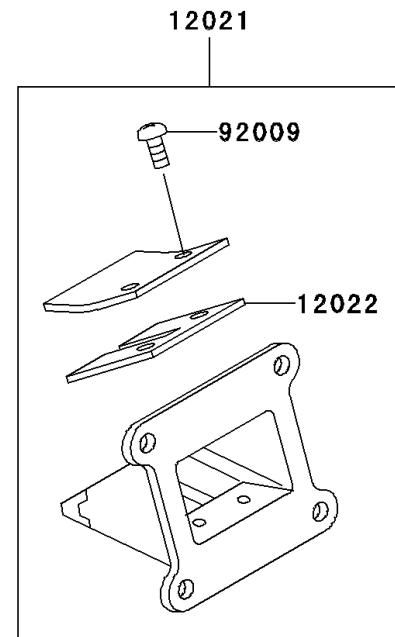

2007 KX65

PARTS DIAGRAM

Cylinder Head/Cylinder

E1110

2007 KX65

PARTS LIST

Cylinder Head/Cylinder

ITEM NAME	PART NUMBER	QUANTITY
ROLLER,4X8 (Ref # 610)	610A0408	2
HEAD-CYLINDER (Ref # 11001)	11001-1516	1
GASKET-HEAD (Ref # 11004)	11004-1346	1
CYLINDER-ENGINE (Ref # 11005)	11005-1973	1
GASKET,CYLINDER BASE,T=0.37 (Ref # 11060)	11060-1921	1
VALVE-ASSY-REED (Ref # 12021)	12021-1015	1
VALVE-REED,T=0.42 (Ref # 12022)	12022-1013	2
VALVE-REED,T=0.37,CARBON (Ref # 12022A)	12022-1087	2
BOLT,6X10 (Ref # 92002)	92002-1222	1
STUD,8X30 (Ref # 92004)	92004-1069	4
SCREW,REED VALVE (Ref # 92009)	92009-1014	4
WASHER,6.2X11X1 (Ref # 92022)	92022-304	1
NUT,8MM (Ref # 92210)	92210-0076	8