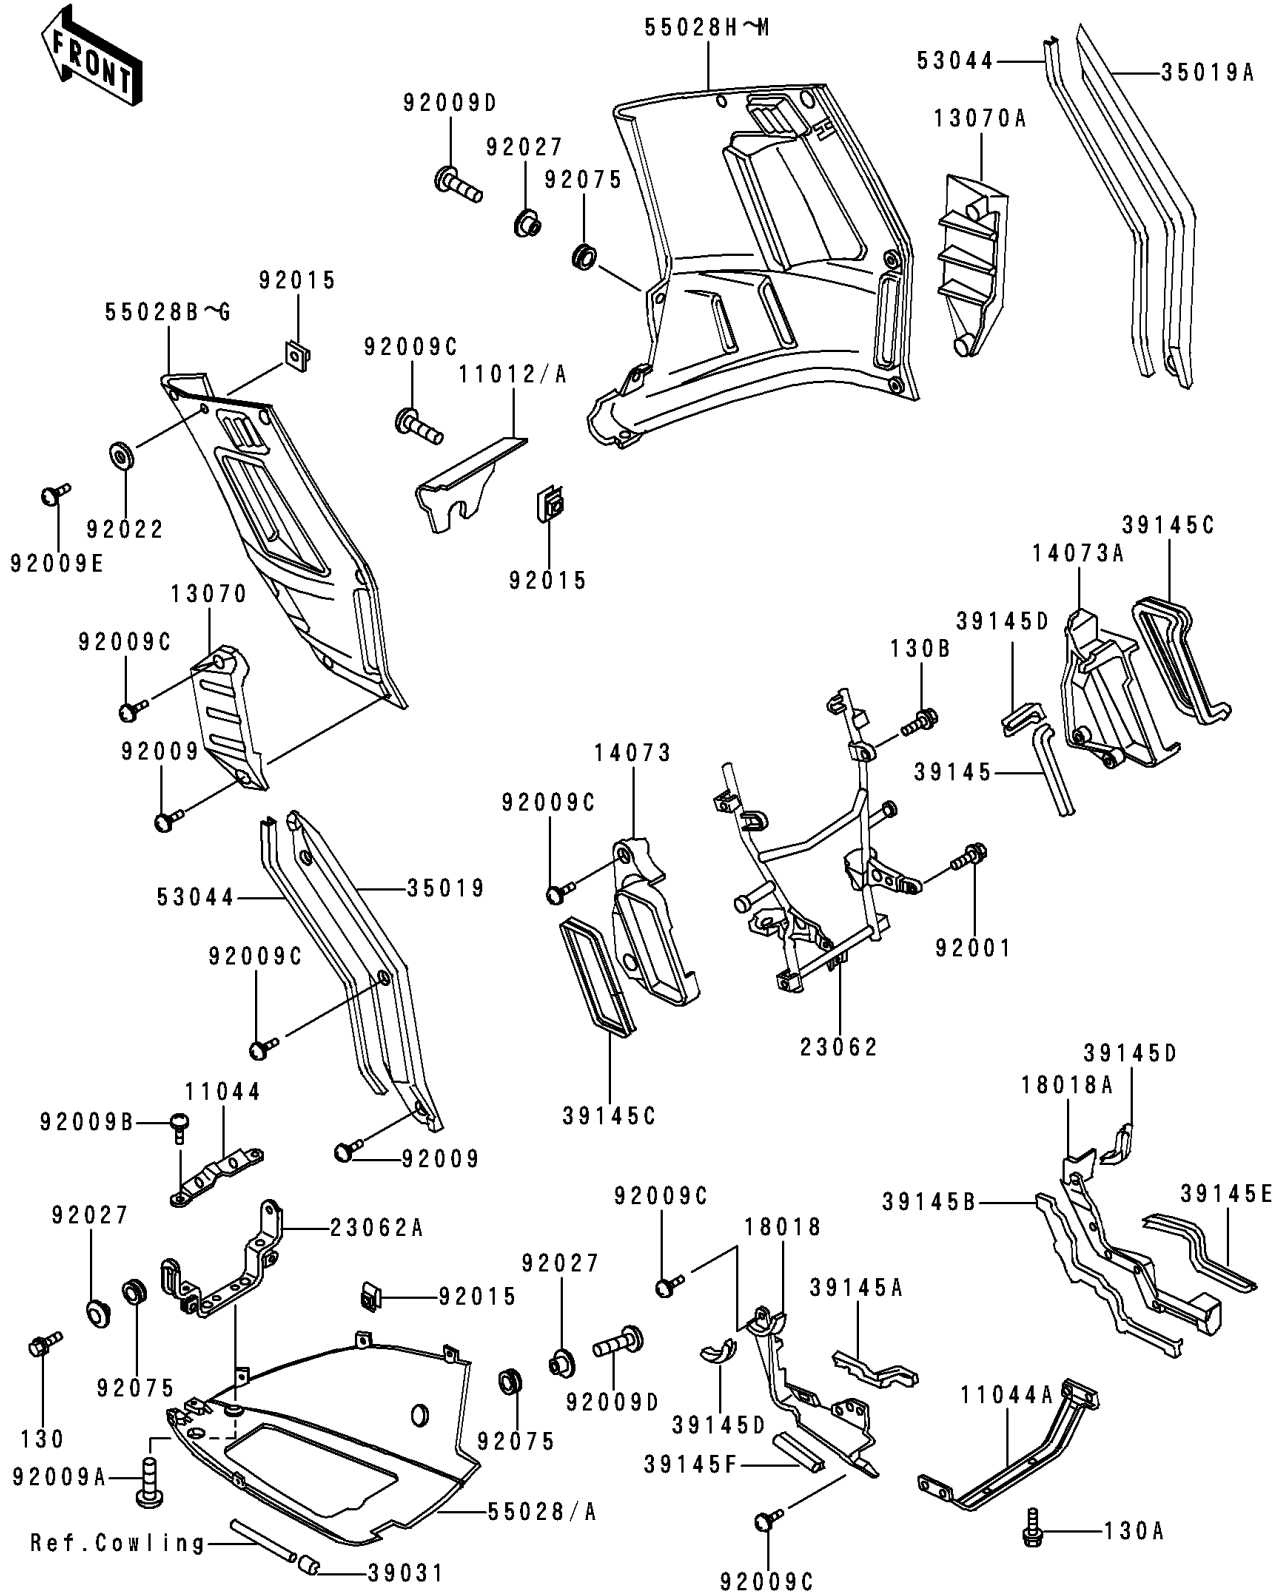

1998 Concours

PARTS DIAGRAM

Cowling Lower

F2872

1998 Concours

PARTS LIST

Cowling Lowers

ITEM NAME

PART NUMBER

QUANTITY
