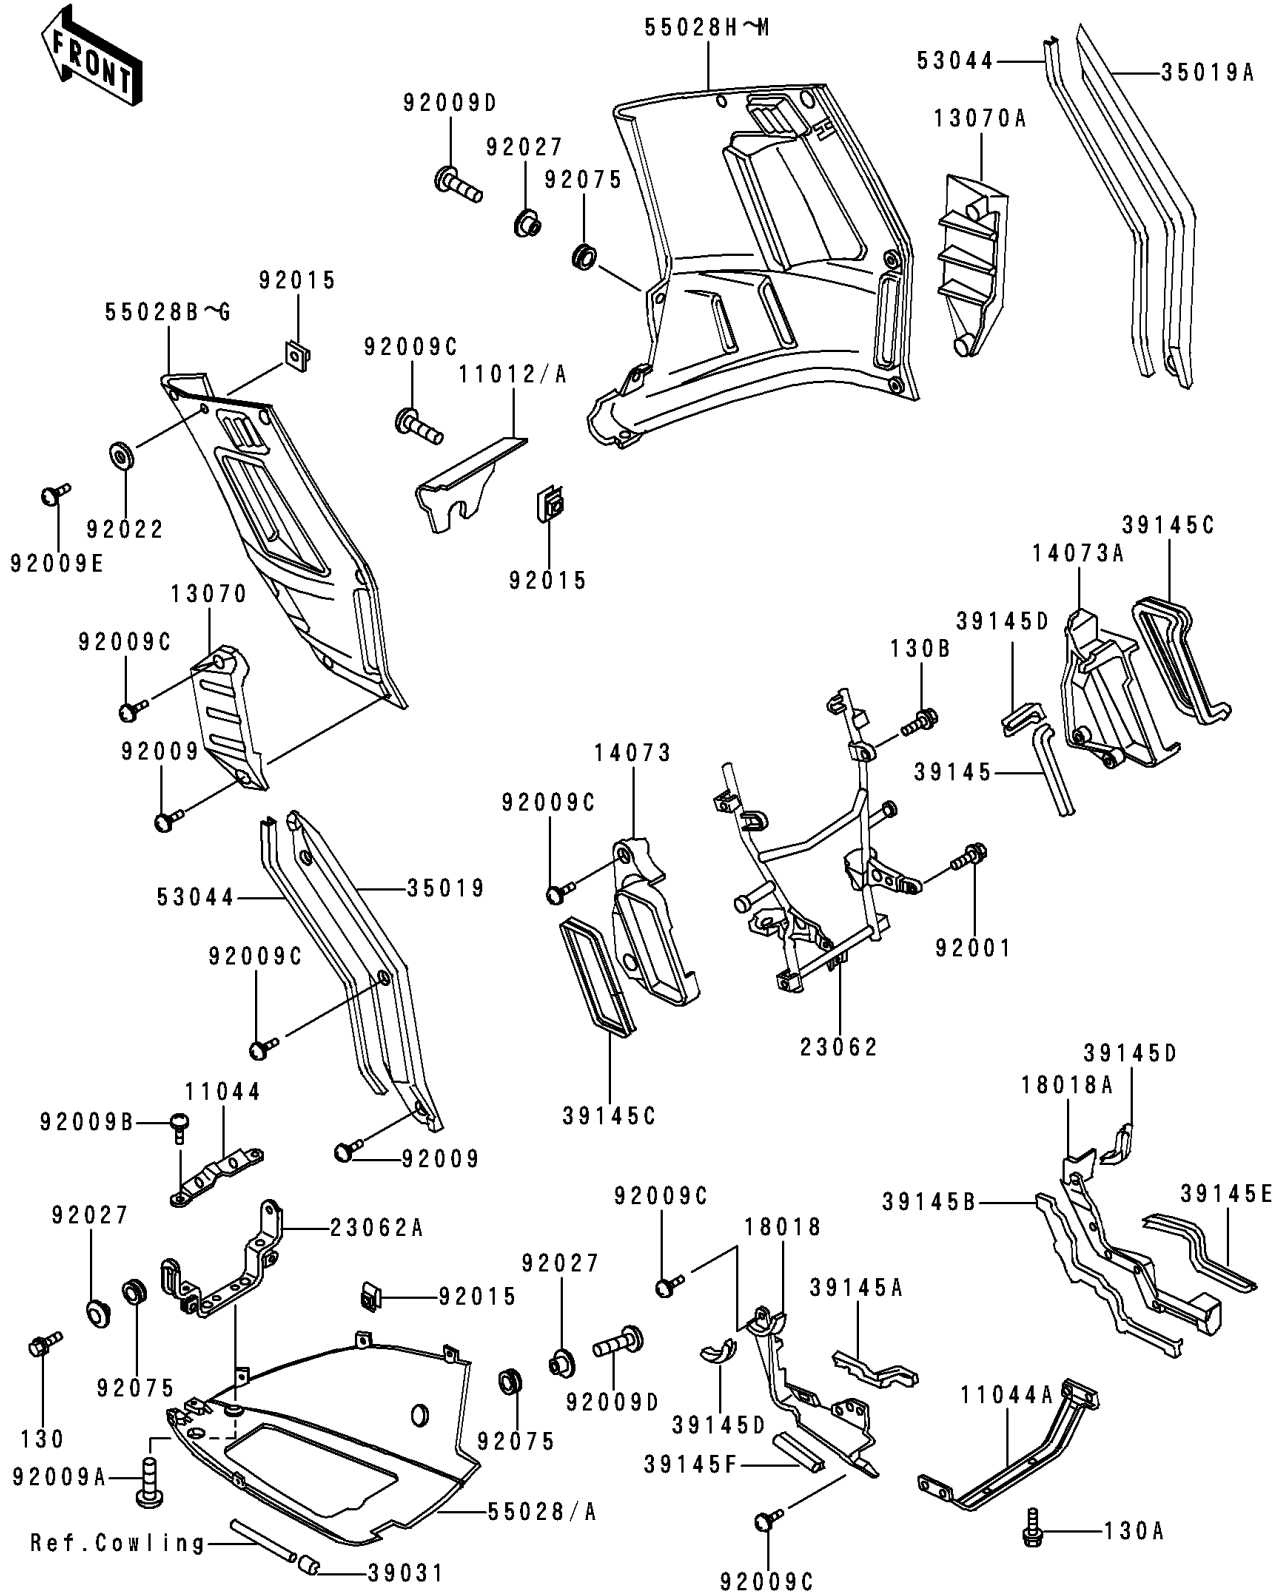

1995 Concours

PARTS DIAGRAM

Cowling Lower

F2872

1995 Concours

PARTS LIST

Cowling Lowers

Kawasaki

Let the Good Times Roll®

ITEM NAME

PART NUMBER

QUANTITY
