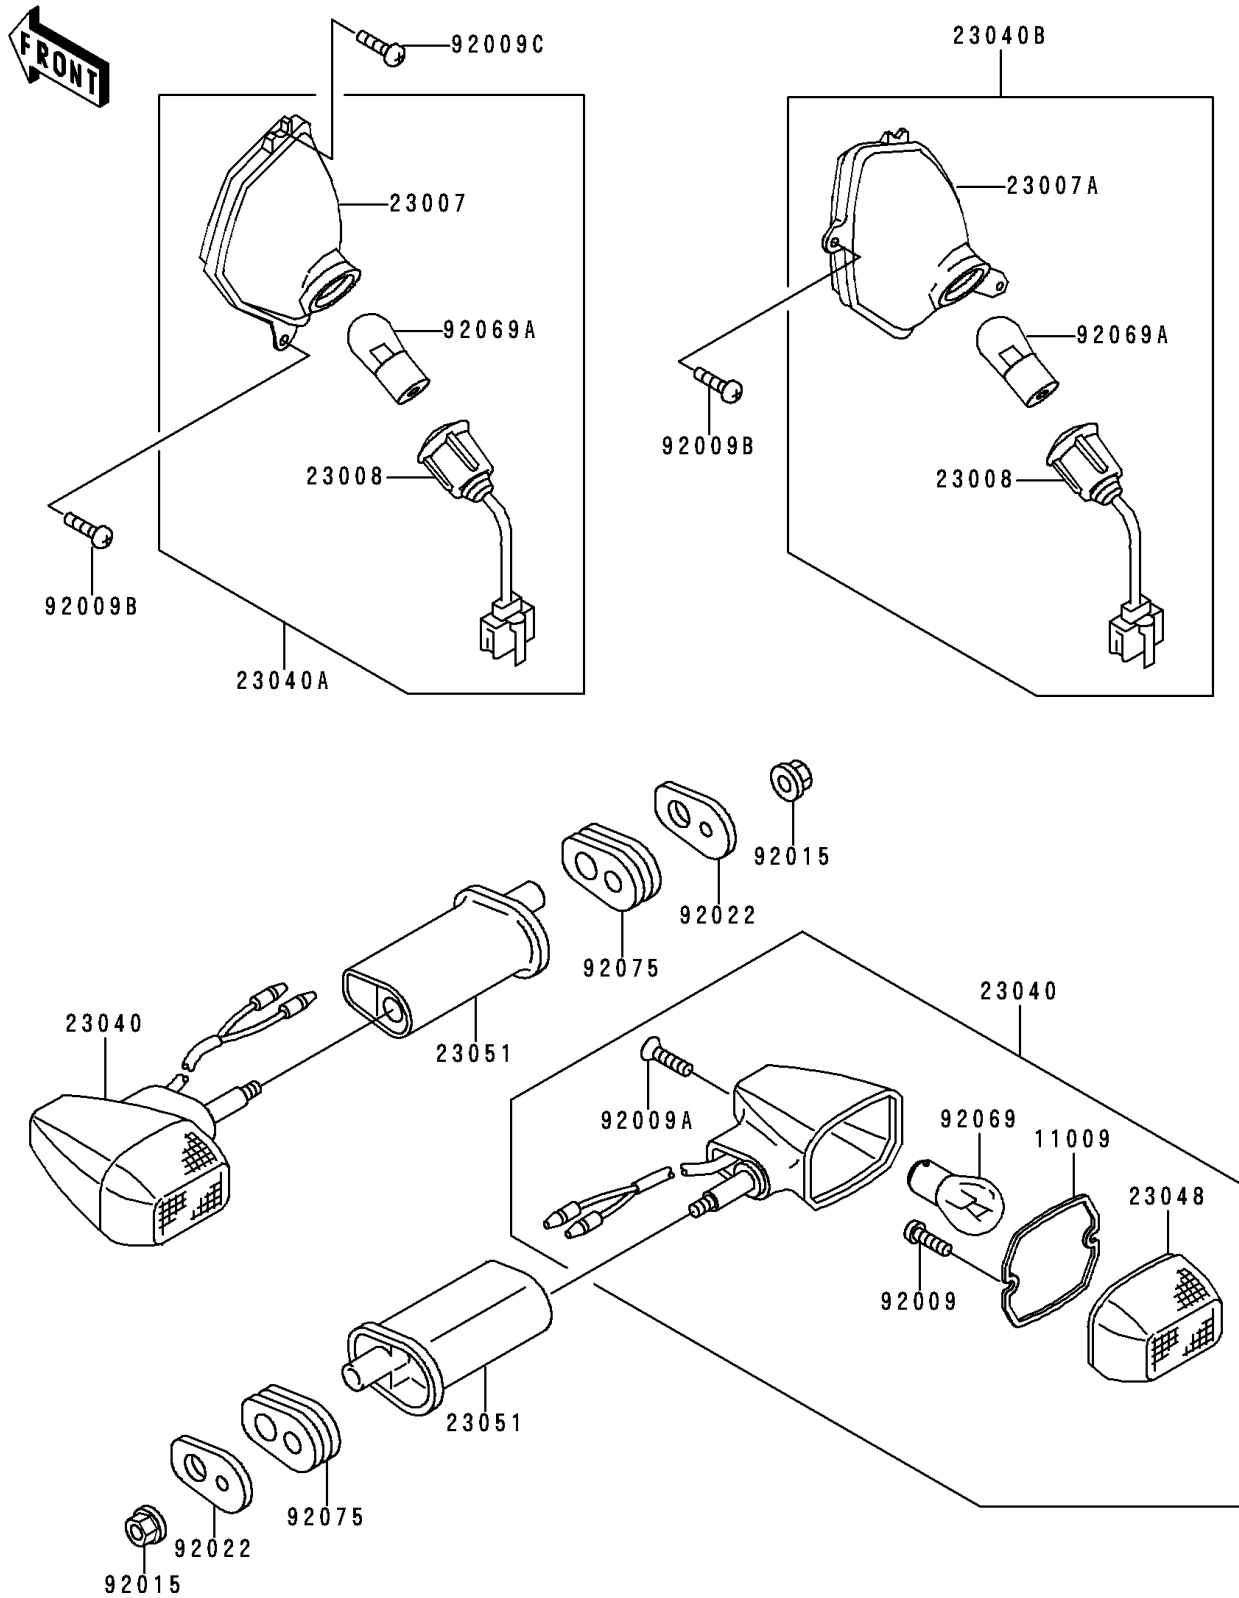

1996 Concours (Canada Only)

PARTS DIAGRAM

Turn Signals

F2730

1996 Concours (Canada Only)

PARTS LIST

Turn Signals

ITEM NAME

PART NUMBER

QUANTITY
