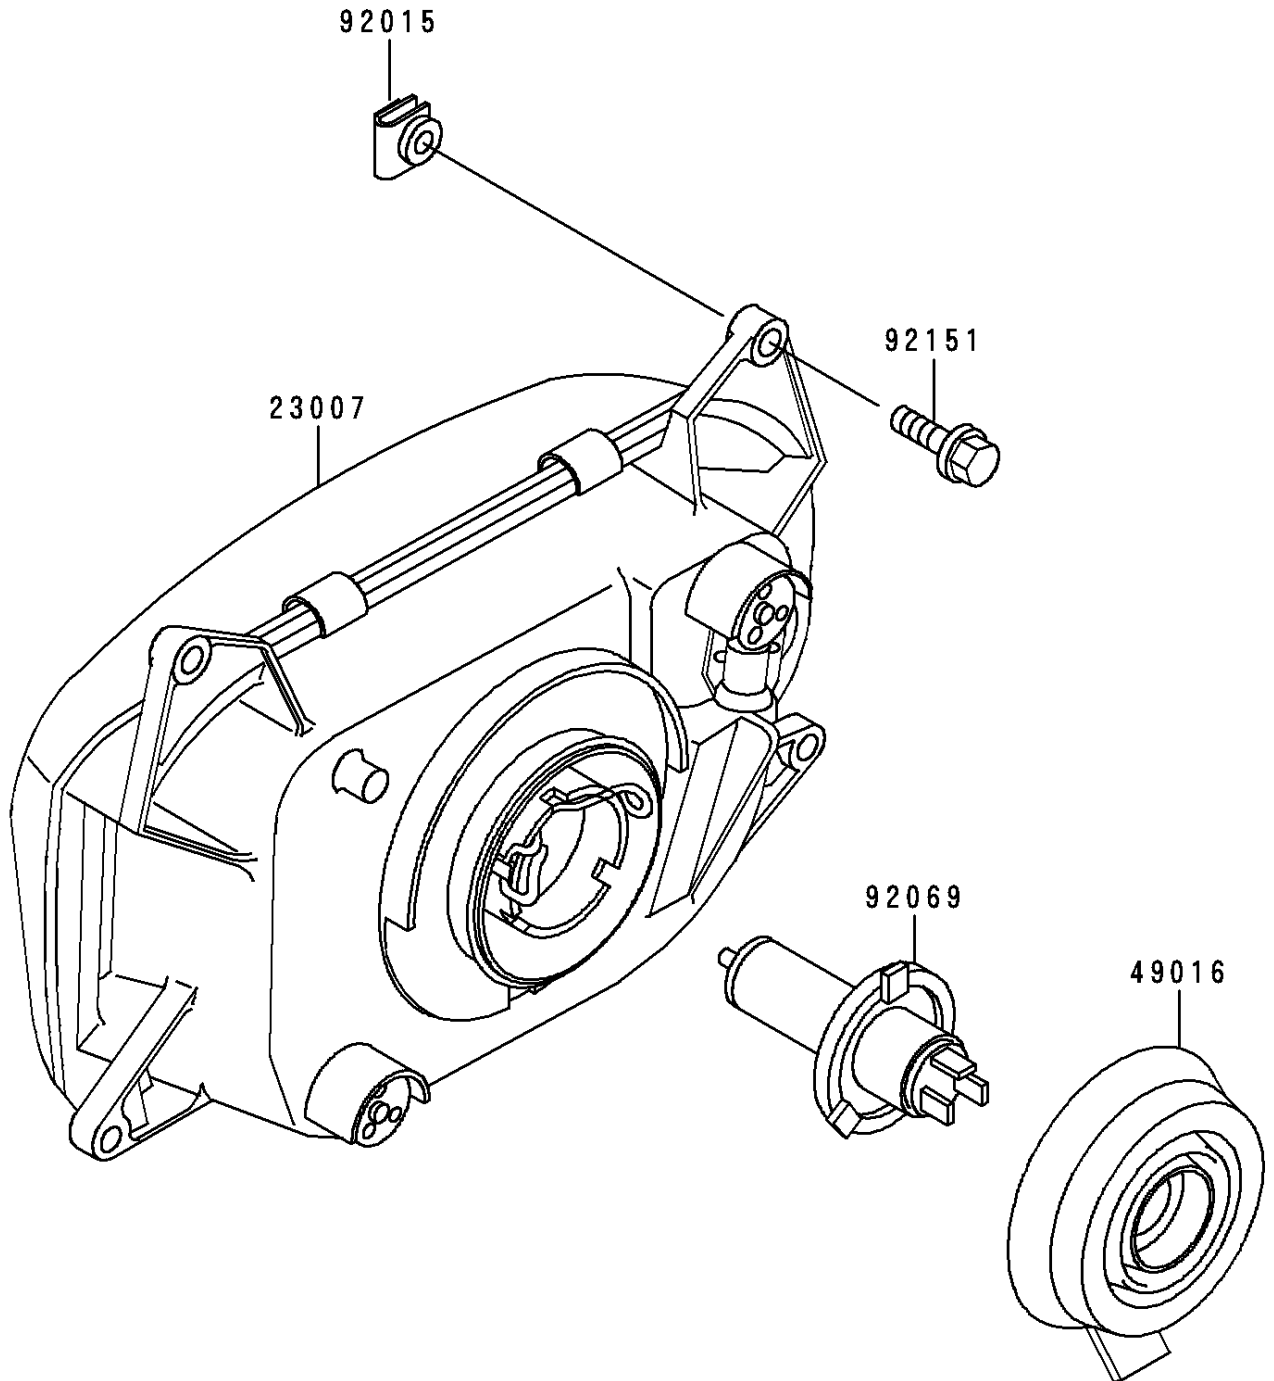

1996 Concours (Canada Only)

PARTS DIAGRAM

Headlight(s)

1996 Concours (Canada Only)

PARTS LIST

Headlight(s)

ITEM NAME	PART NUMBER	QUANTITY
LENS-COMP,HEAD LAMP (Ref # 23007)	23007-1132	1
COVER-SEAL,HEAD LAMP (Ref # 49016)	49016-1108	1
NUT,6MM (Ref # 92015)	92015-1094	4
BULB,12V 60/55W,H4 (Ref # 92069)	92069-1002	1
BOLT,6X25 (Ref # 92151)	92151-1241	4