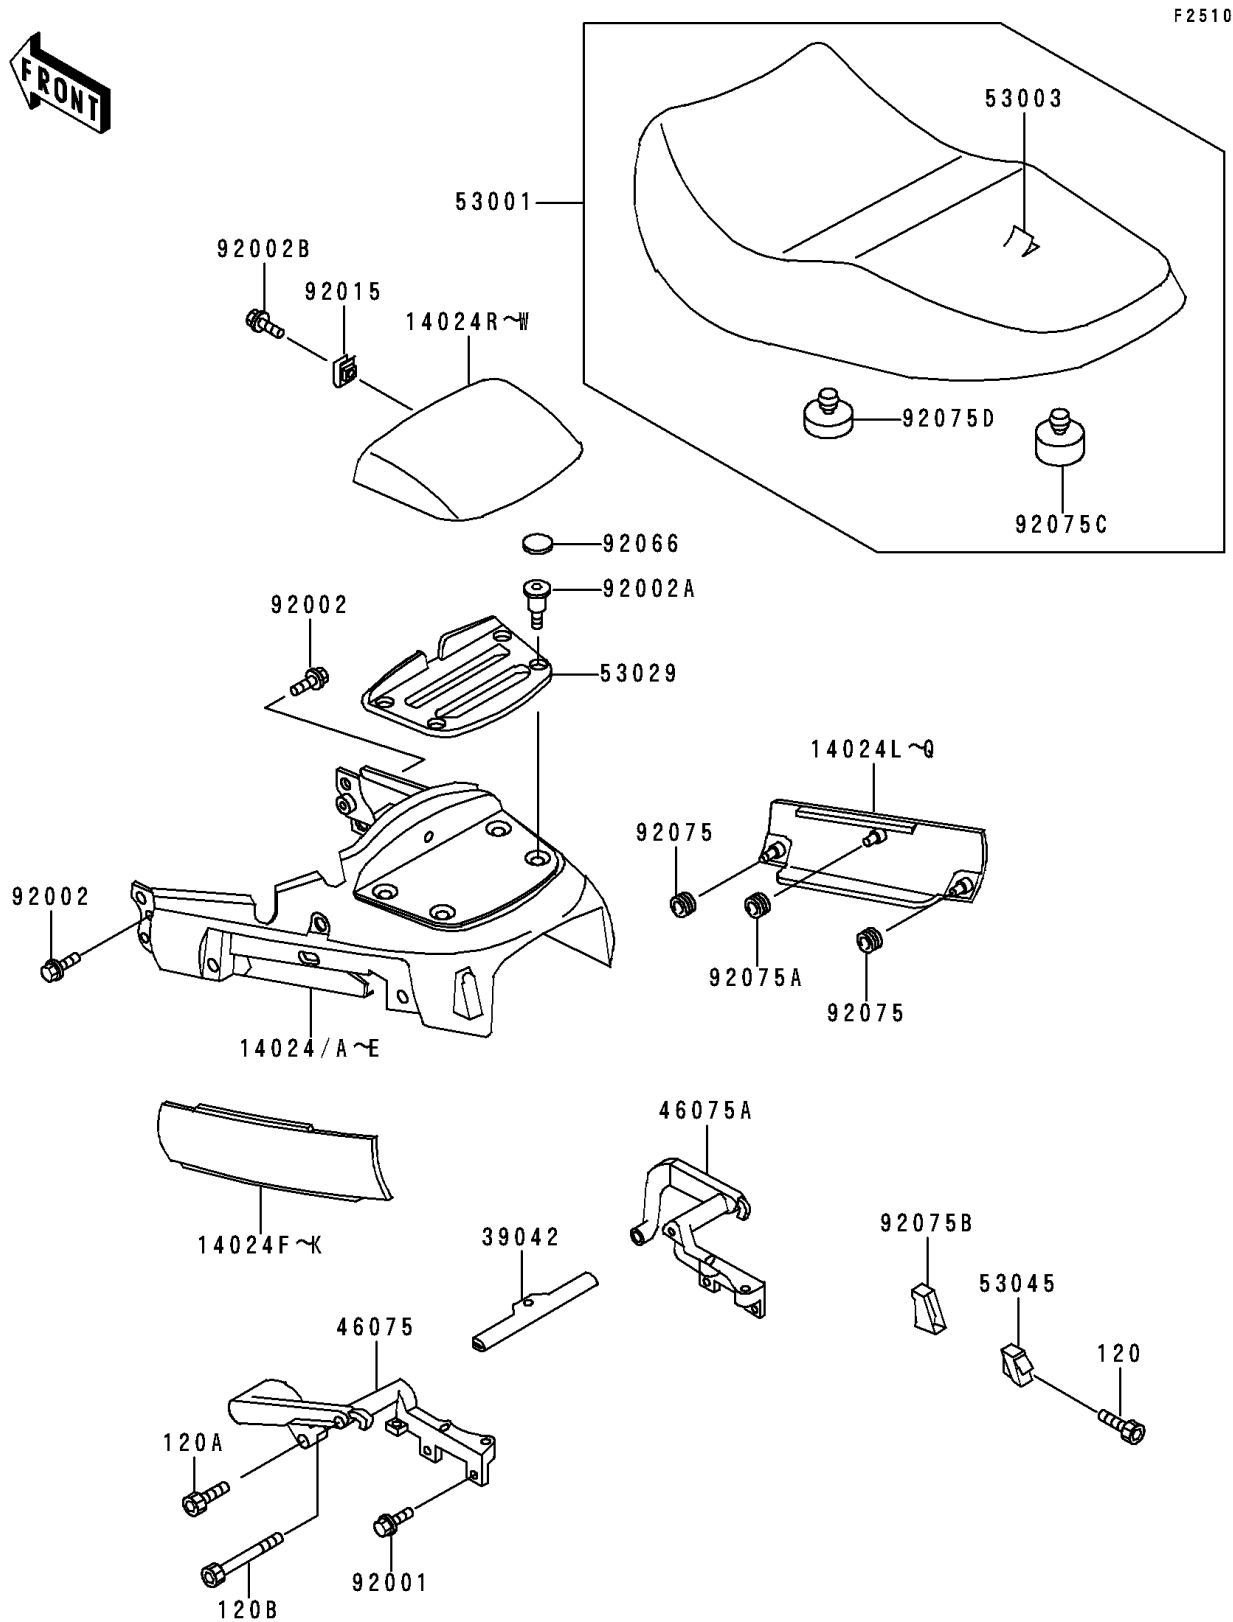

1998 Concours

PARTS DIAGRAM

Seat

1998 Concours

PARTS LIST

Seat

ITEM NAME	PART NUMBER	QUANTITY
BOLT-SOCKET,6X14 (Ref # 120)	120P0614	2
BOLT-SOCKET,8X25,BLACK (Ref # 120A)	120S0825	2
BOLT-SOCKET (Ref # 120B)	120S0890	2
CROSSMEMBER,SEAT GRIP (Ref # 39042)	39042-1052	1
GRIP,SEAT,RR,LH (Ref # 46075)	46075-1070	1
GRIP,SEAT,RR,RH (Ref # 46075A)	46075-1071	1
SEAT-ASSY,DUAL,BLACK (Ref # 53001)	53001-1742-MA	1
LEATHER,SEAT,BLACK (Ref # 53003)	53003-1289-MA	1
CARRIER,TAIL (Ref # 53029)	53029-1069	1
HOOK-ASSY,BUNGEE CORD (Ref # 53045)	53045-1052	2
BOLT,8X18 (Ref # 92001)	92001-1359	4
BOLT,6X25 (Ref # 92002)	92002-1135	2
BOLT,SOCKET,8X23.5 (Ref # 92002A)	92002-1598	4
BOLT,5MM (Ref # 92002B)	92002-1724	1
NUT,5MM (Ref # 92015)	92015-1710	1
PLUG (Ref # 92066)	92066-1216	4
DAMPER (Ref # 92075)	92075-051	4
DAMPER (Ref # 92075A)	92075-1470	2
DAMPER,BUNGEE CORD HOOK (Ref # 92075B)	92075-1823	2
DAMPER (Ref # 92075C)	92075-1876	2
DAMPER (Ref # 92075D)	92075-281	5
COVER,SEAT,L.W.GREEN (Ref # 14024)	14024-1224-DS	1
COVER,SEAT,L.W.GREEN (Ref # 14024E)	14024-1224-24	1
COVER,SEAT COVER,LH,L.W.GREEN (Ref # 14024F)	14024-1225-DS	1
COVER,SEAT COVER,LH,L.W.GREEN (Ref # 14024K)	14024-1225-24	1
COVER,SEAT COVER,RH,L.W.GREEN (Ref # 14024L)	14024-1226-DS	1
COVER,SEAT COVER,RH,L.W.GREEN (Ref # 14024Q)	14024-1226-24	1
COVER,CARRIER,L.W.GREEN (Ref # 14024R)	14024-1227-DS	1
COVER,CARRIER,L.W.GREEN (Ref # 14024W)	14024-1227-24	1