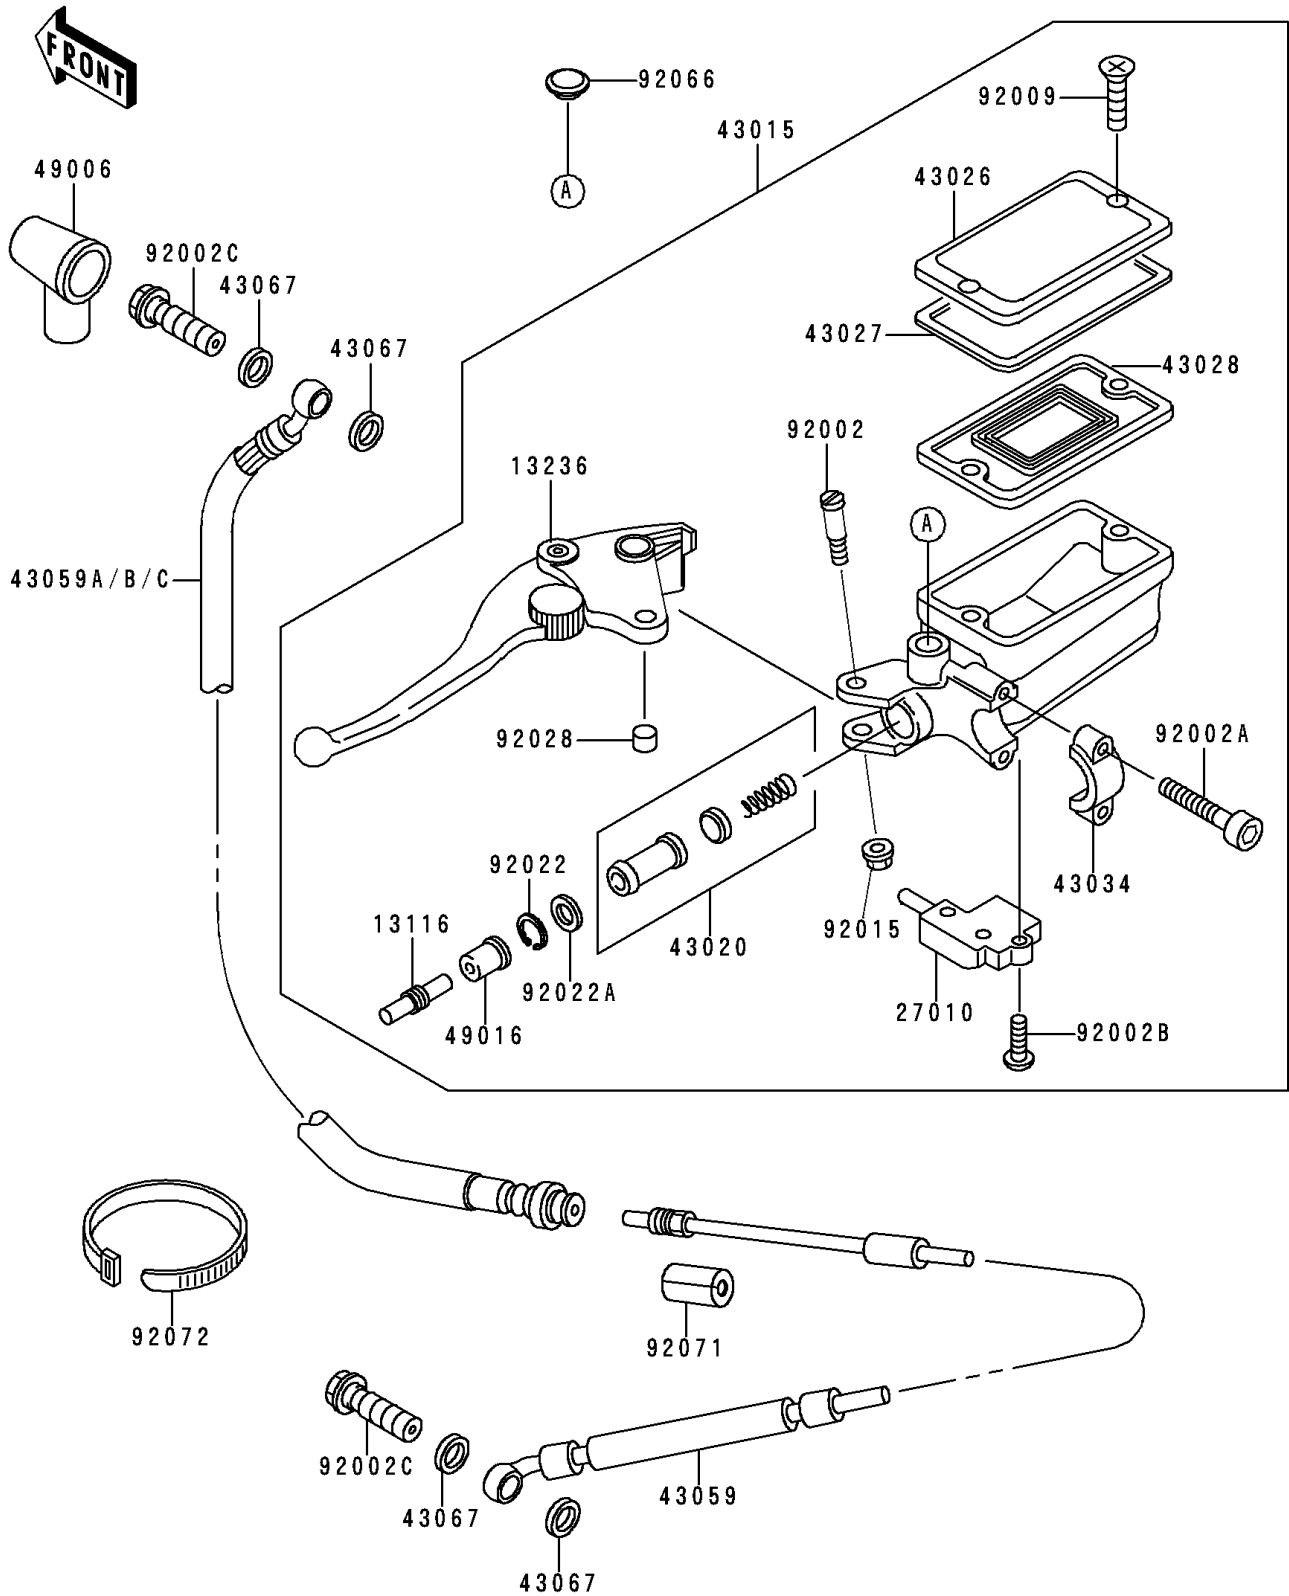

1998 Concours

PARTS DIAGRAM

Clutch Master Cylinder

F2380

1998 Concours

PARTS LIST

Clutch Master Cylinder

ITEM NAME

PART NUMBER

QUANTITY
