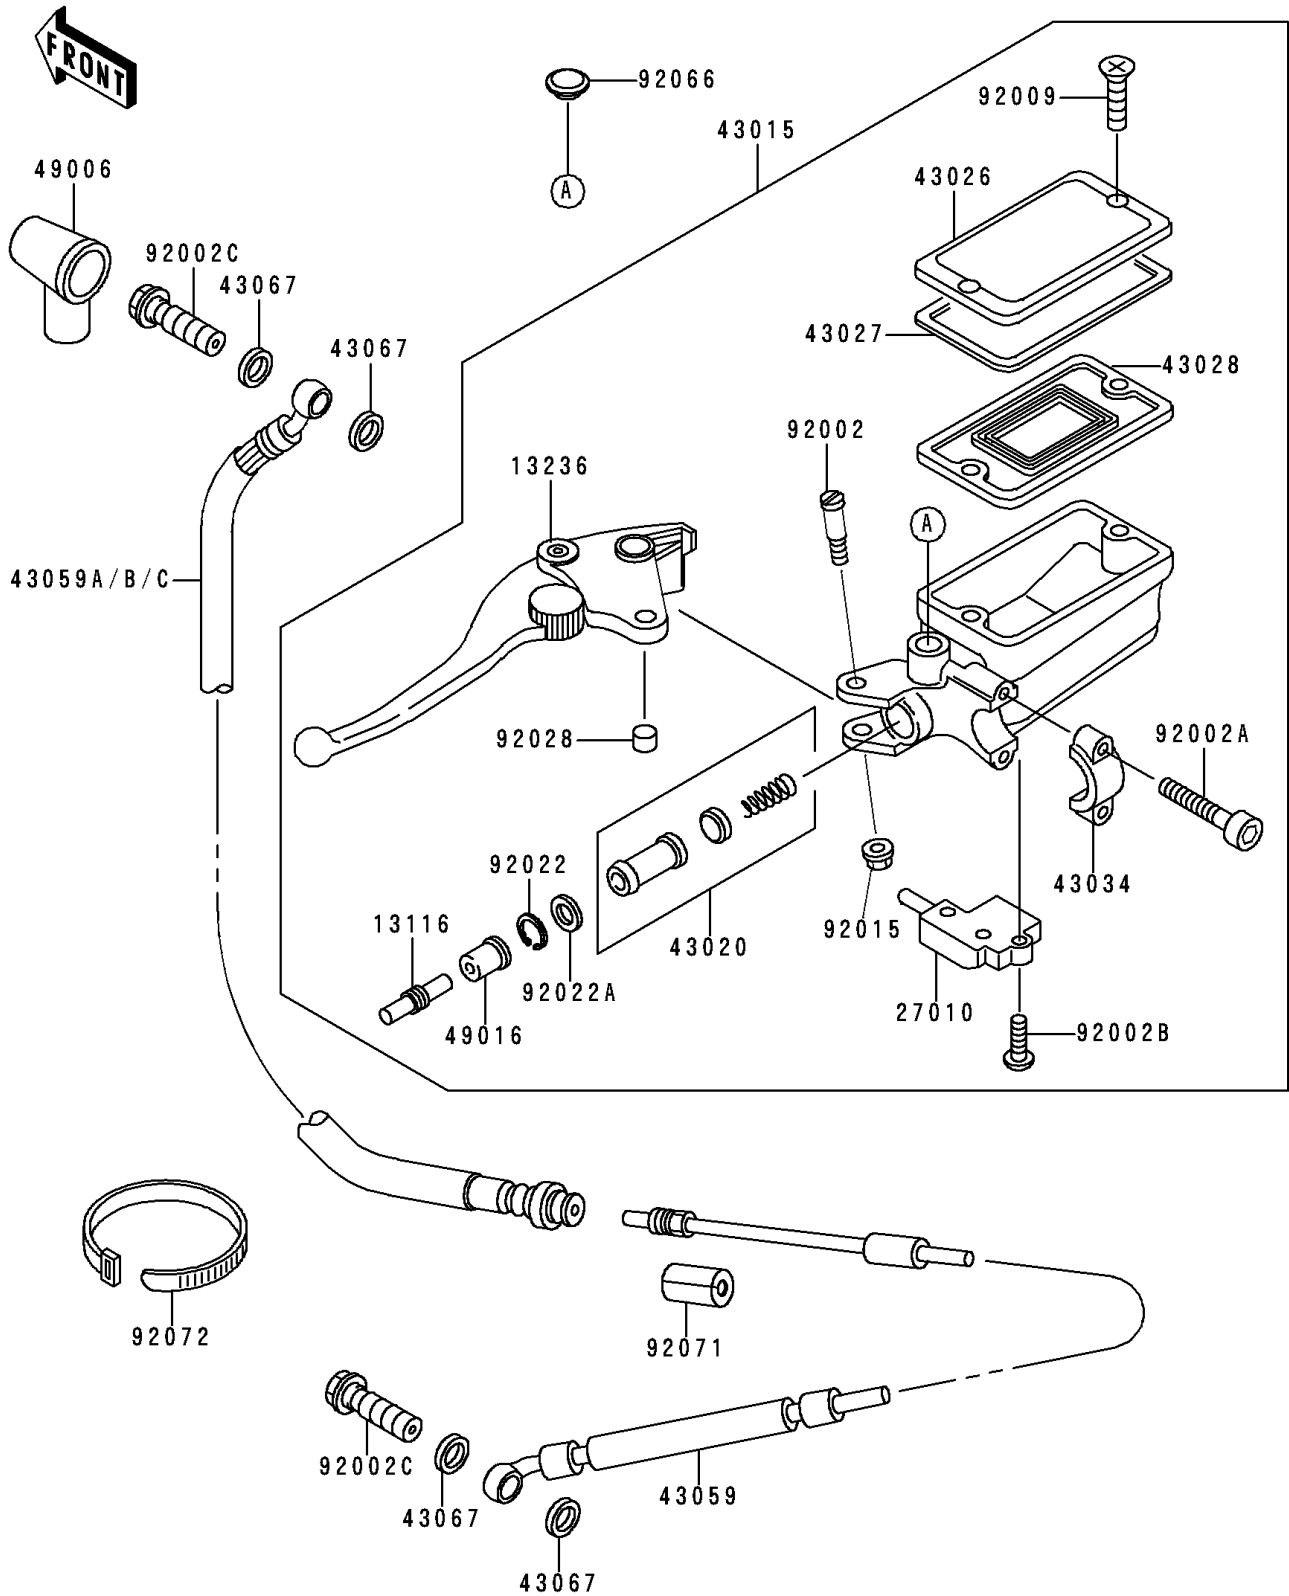

1995 Concours

PARTS DIAGRAM

Clutch Master Cylinder

F2380

1995 Concours

PARTS LIST

Clutch Master Cylinder

ITEM NAME

PART NUMBER

QUANTITY
