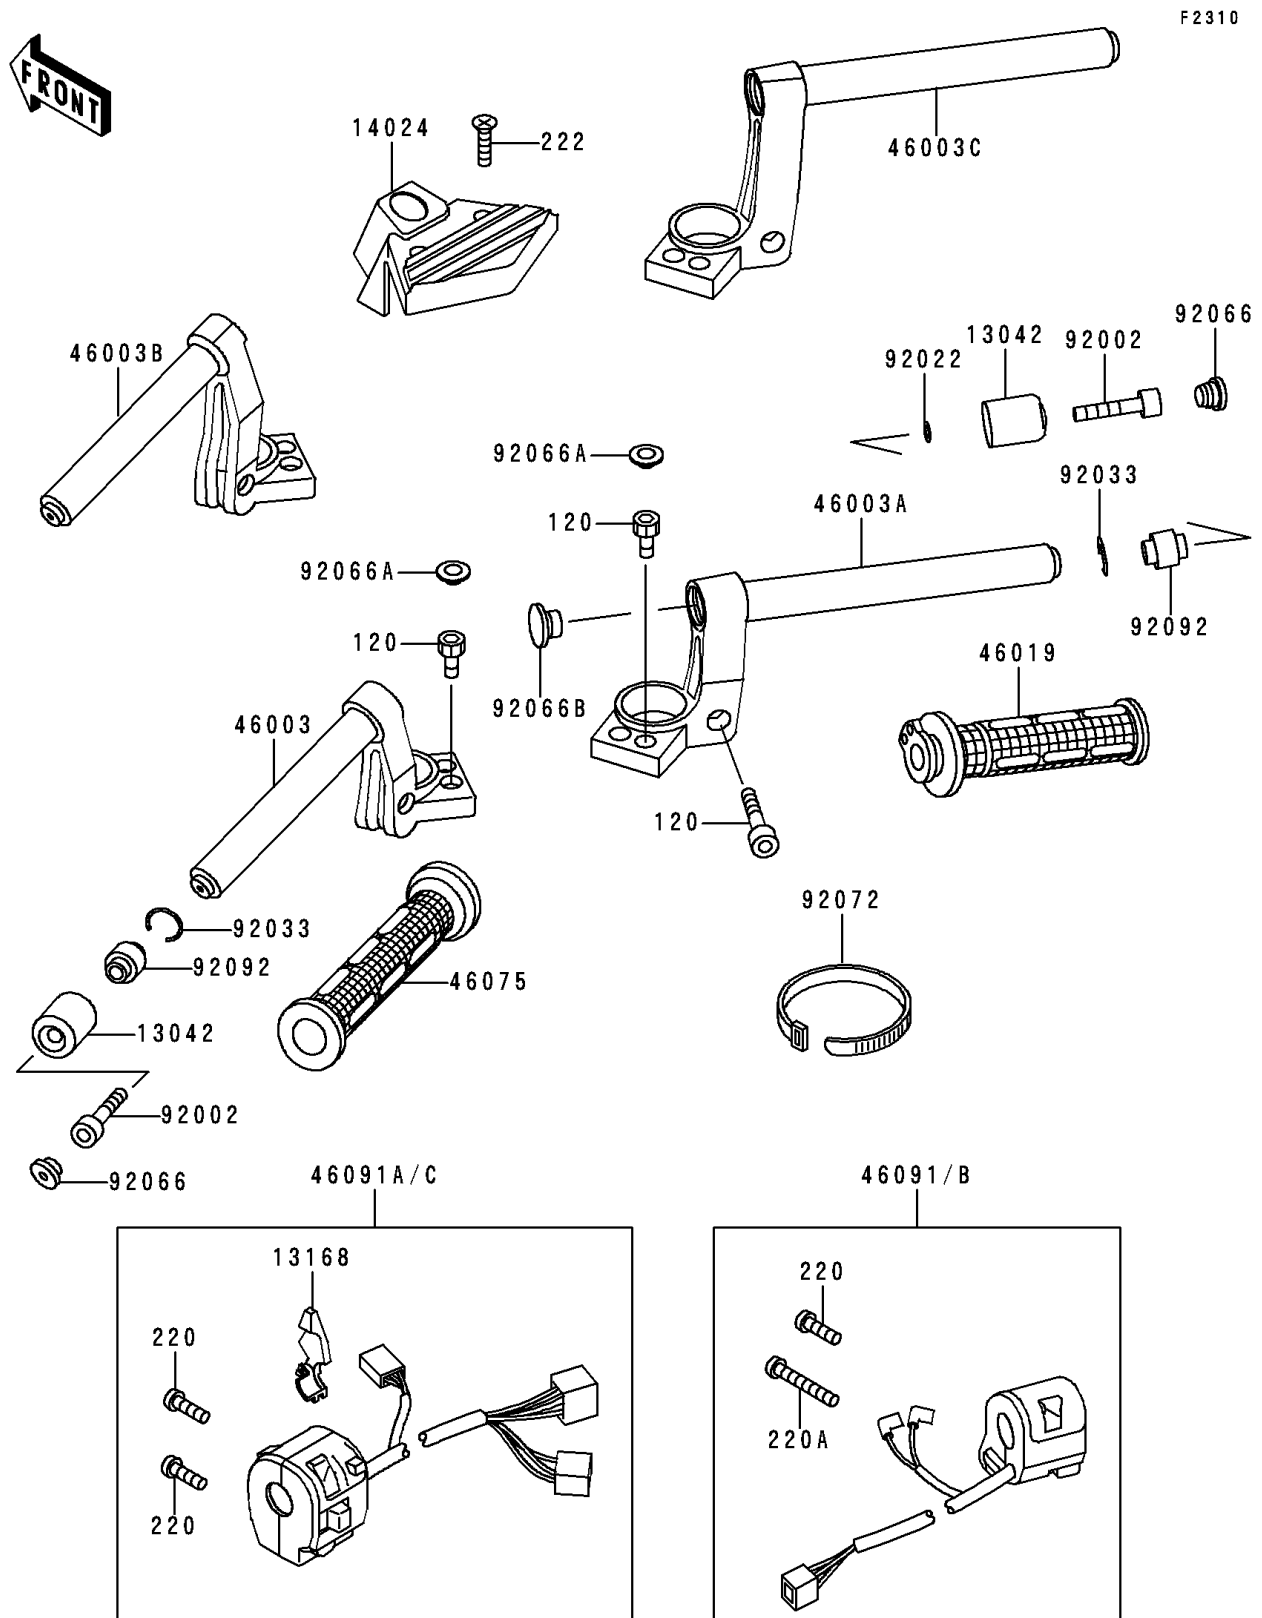

1998 Concours

PARTS DIAGRAM

Handlebar

1998 Concours

PARTS LIST

Handlebar

Kawasaki

Let the Good Times Roll®

ITEM NAME

PART NUMBER

QUANTITY
