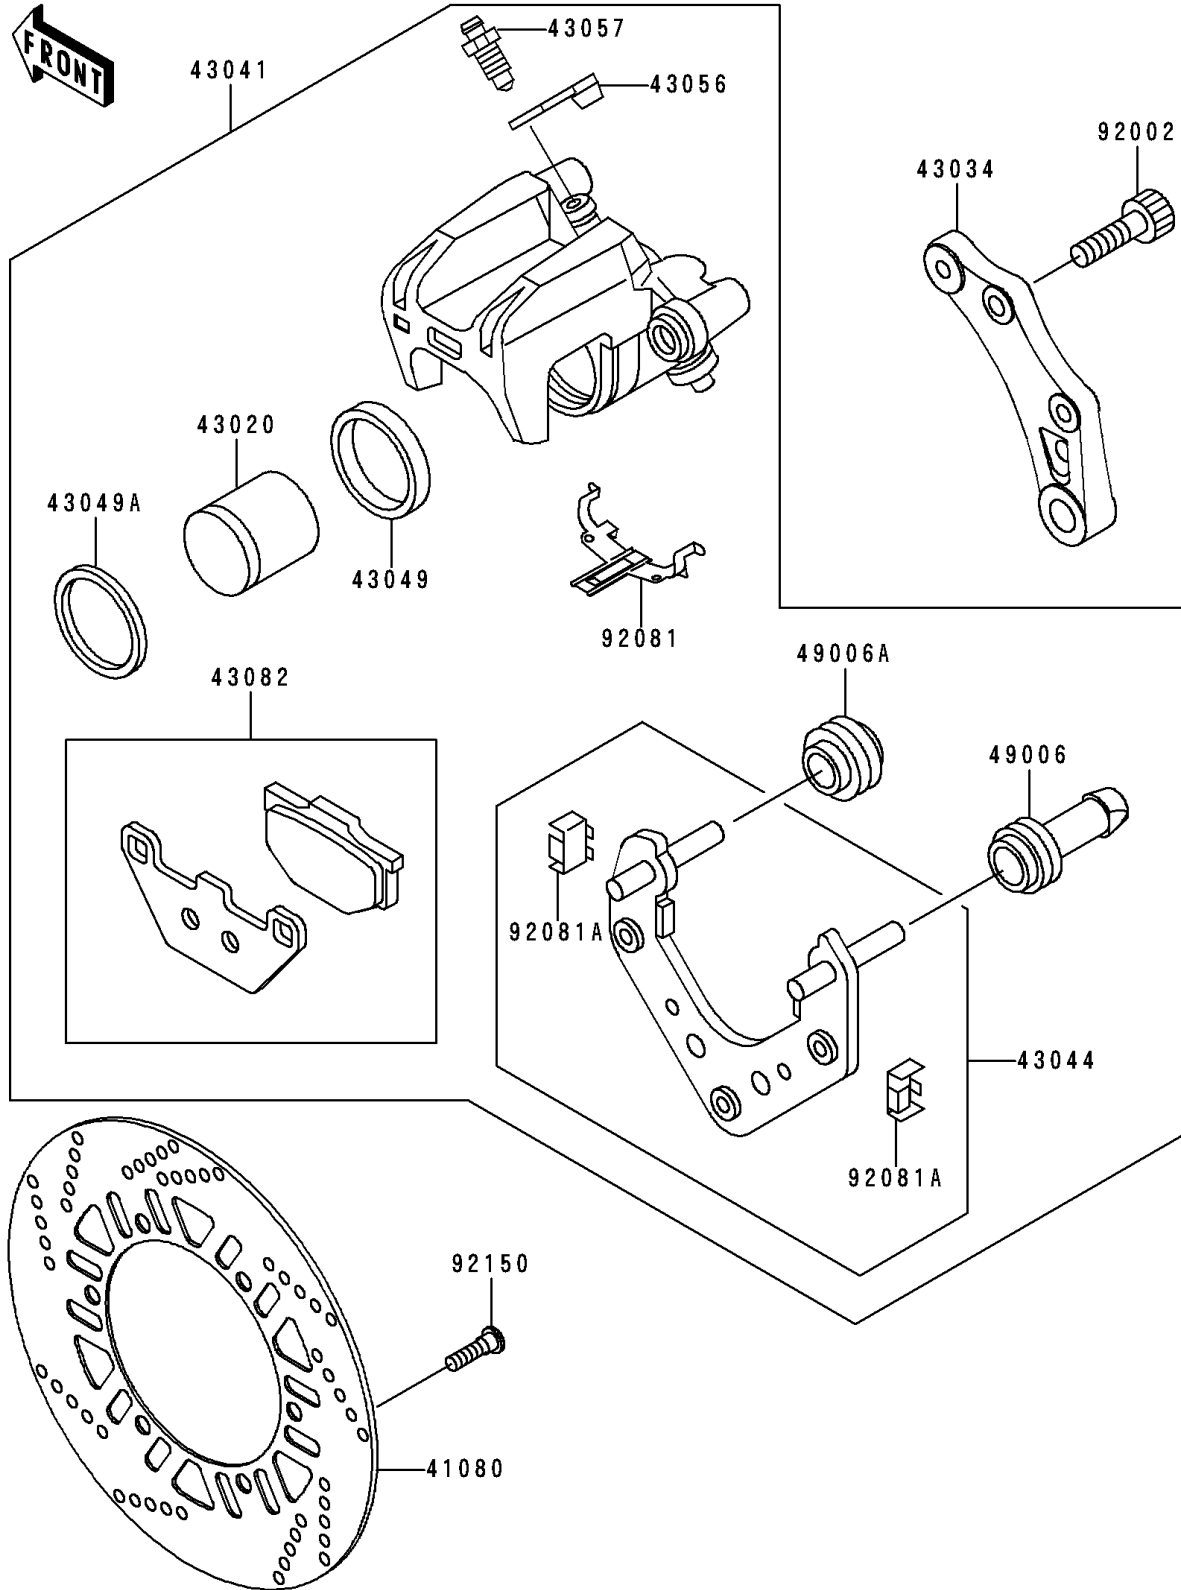

1999 Concoours

PARTS DIAGRAM

Rear Brake

F 2284

1999 Concours

PARTS LIST

Rear Brake

ITEM NAME

PART NUMBER

QUANTITY
