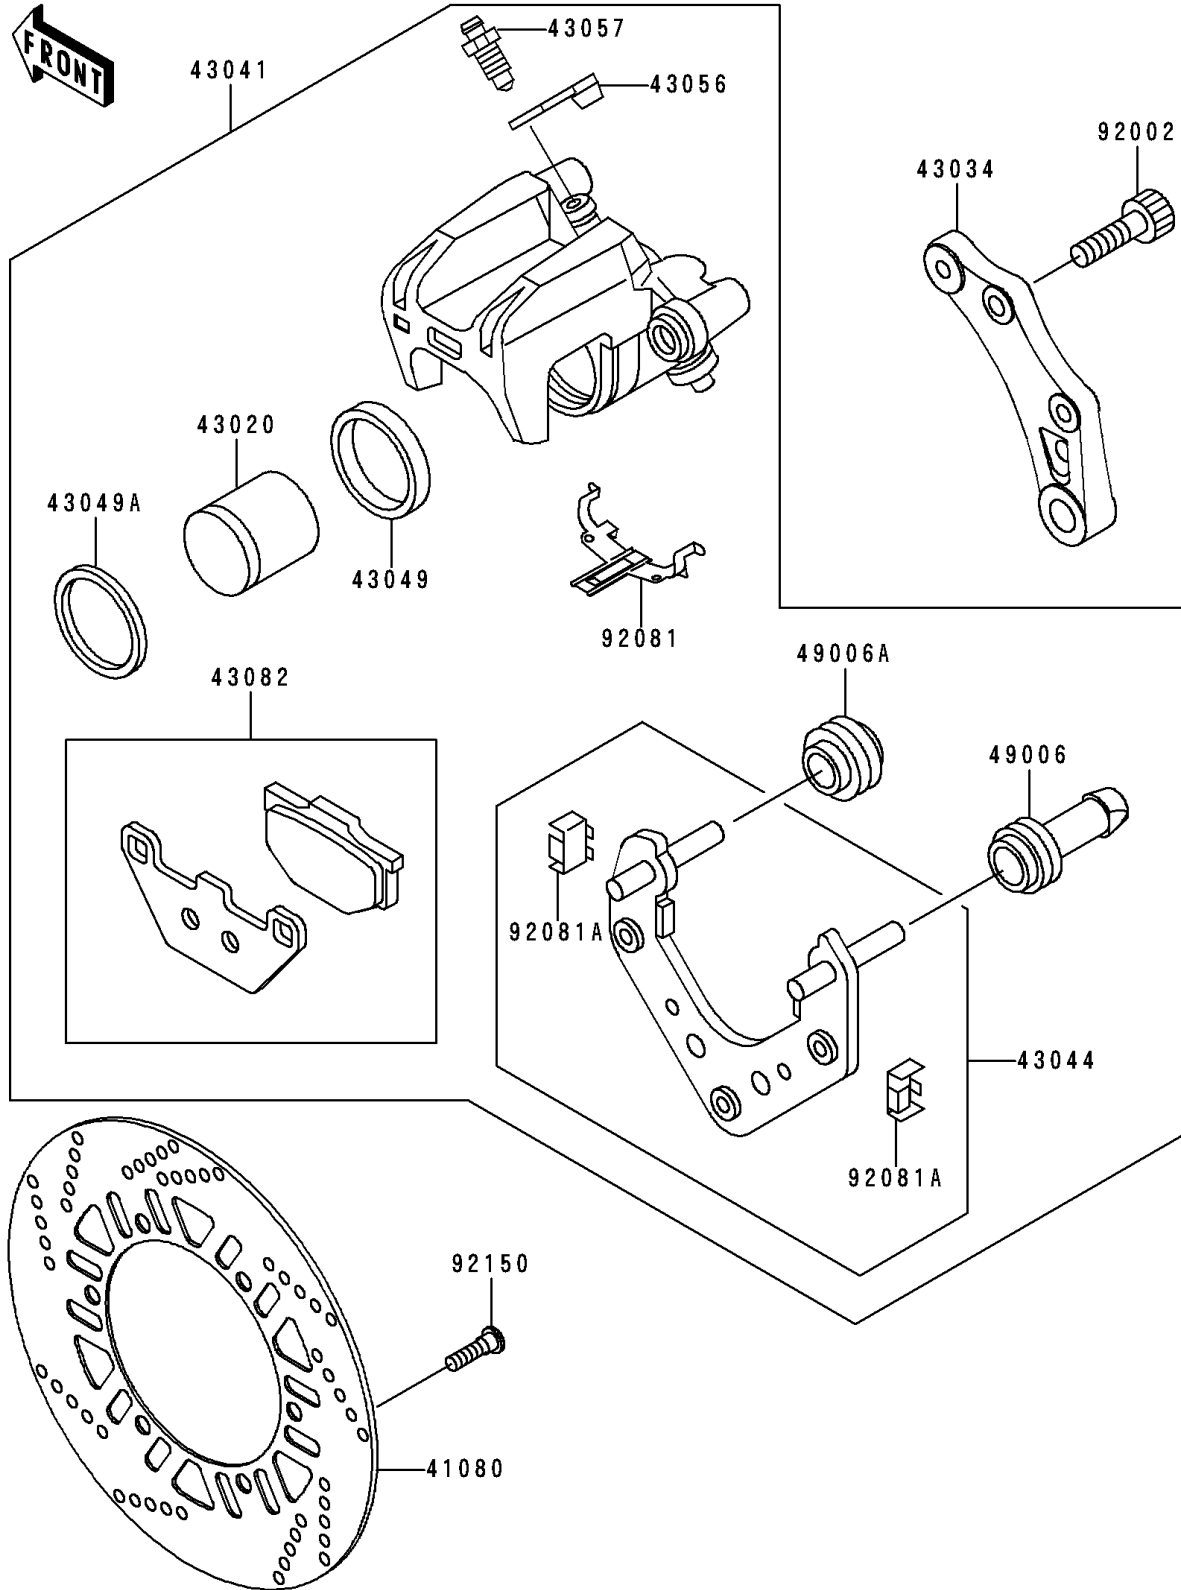

1998 Concours

PARTS DIAGRAM

Rear Brake

F 2284

1998 Concours

PARTS LIST

Rear Brake

ITEM NAME

PART NUMBER

QUANTITY
