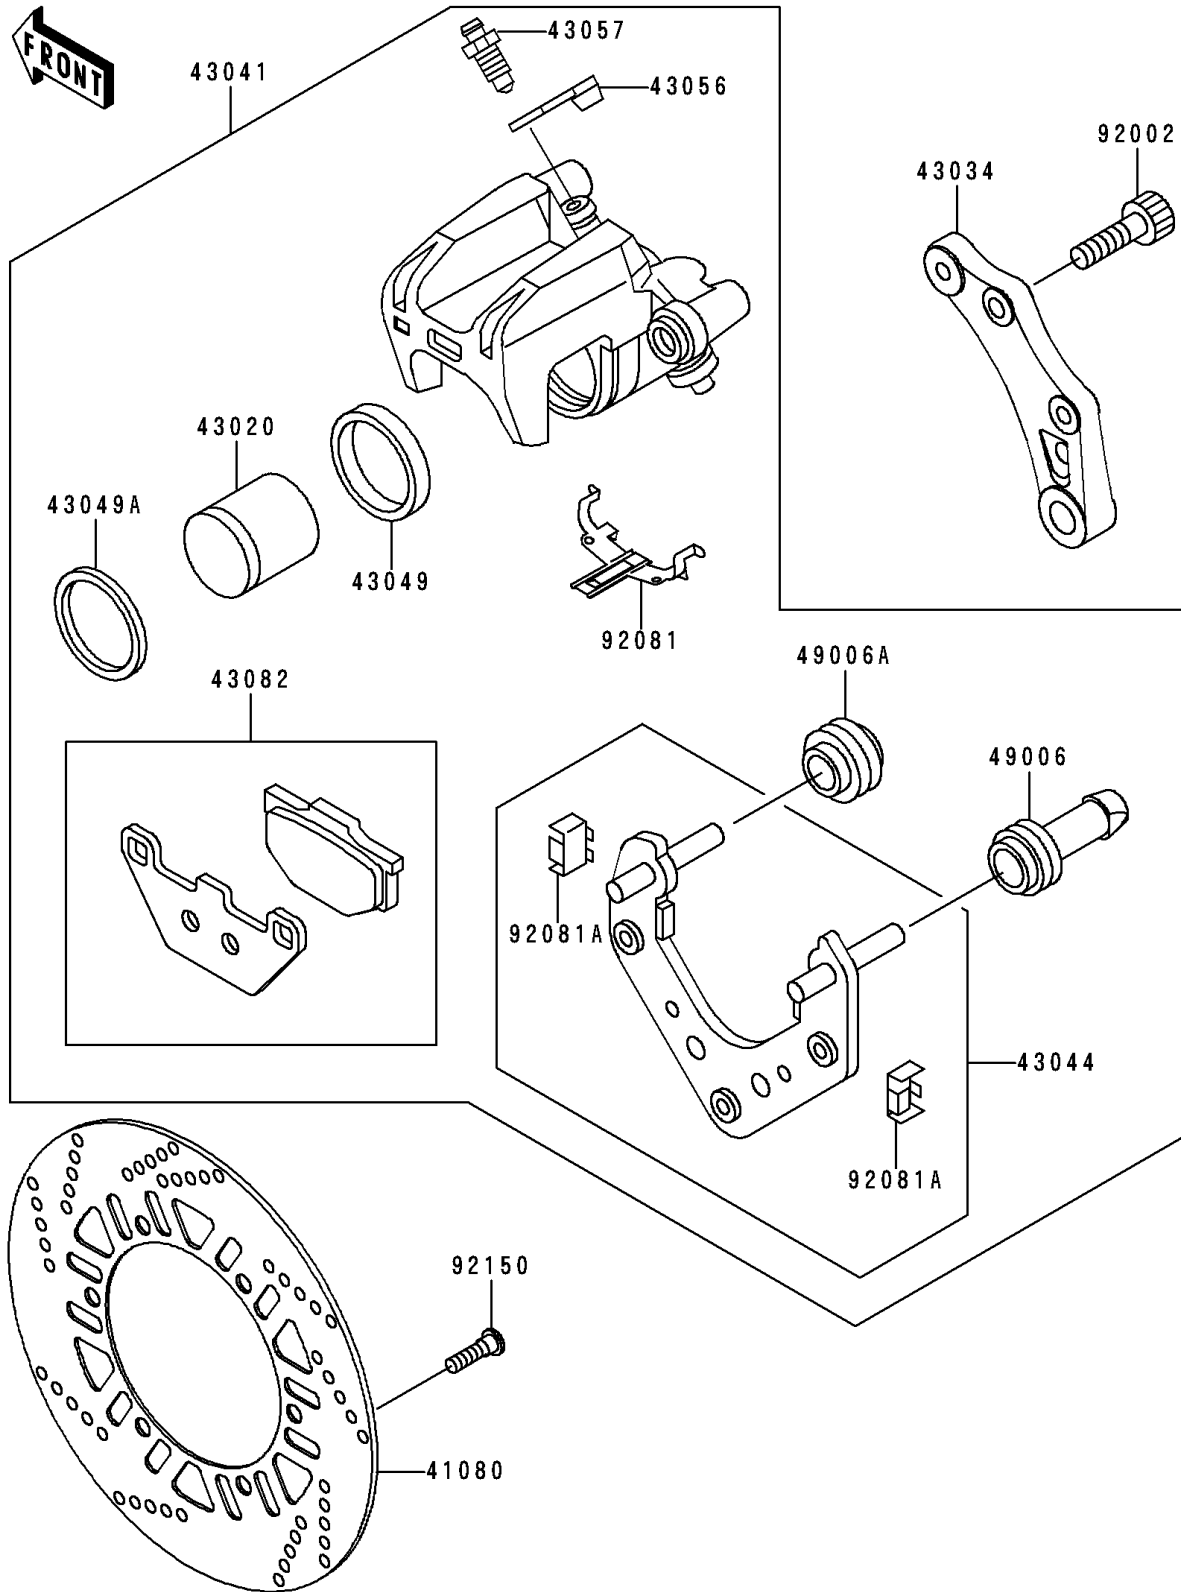

1995 Concours

PARTS DIAGRAM

Rear Brake

F 2284

1995 Concours

PARTS LIST

Rear Brake

ITEM NAME

PART NUMBER

QUANTITY
