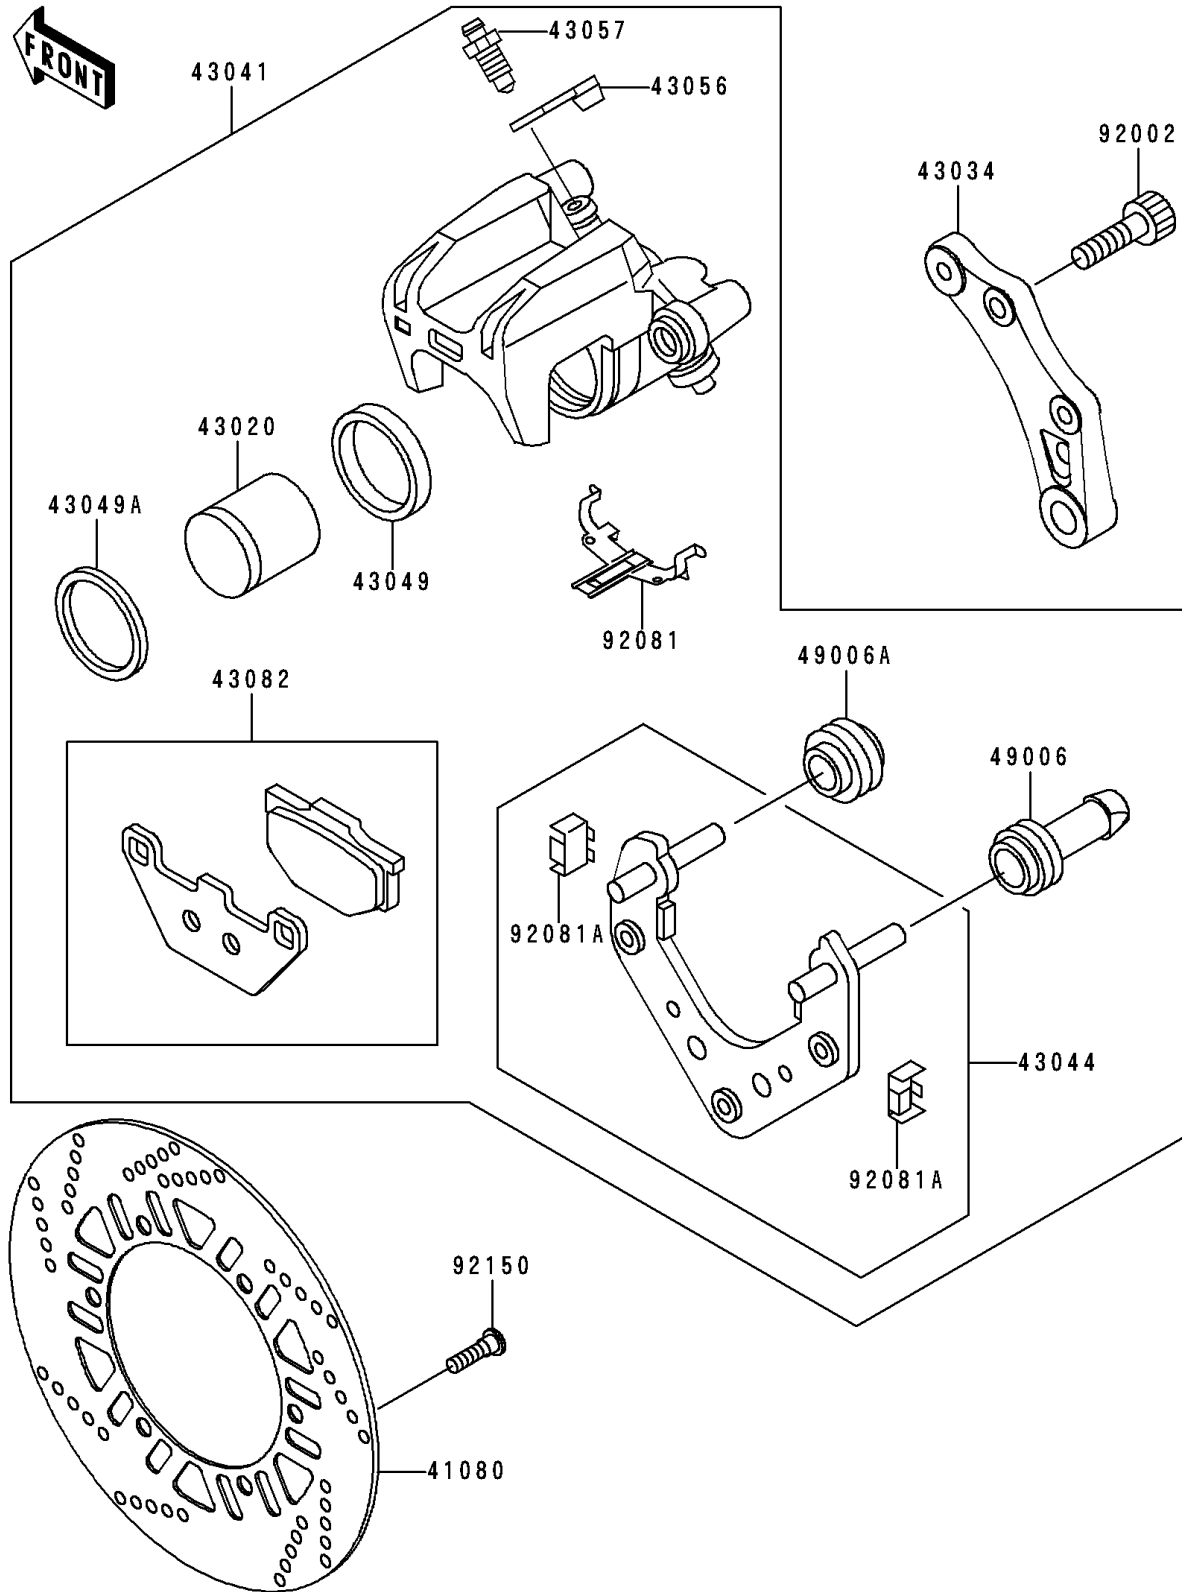

1996 Concours (Canada Only)

PARTS DIAGRAM

Rear Brake

F 2284

1996 Concours (Canada Only)

PARTS LIST

Rear Brake

ITEM NAME

PART NUMBER

QUANTITY
