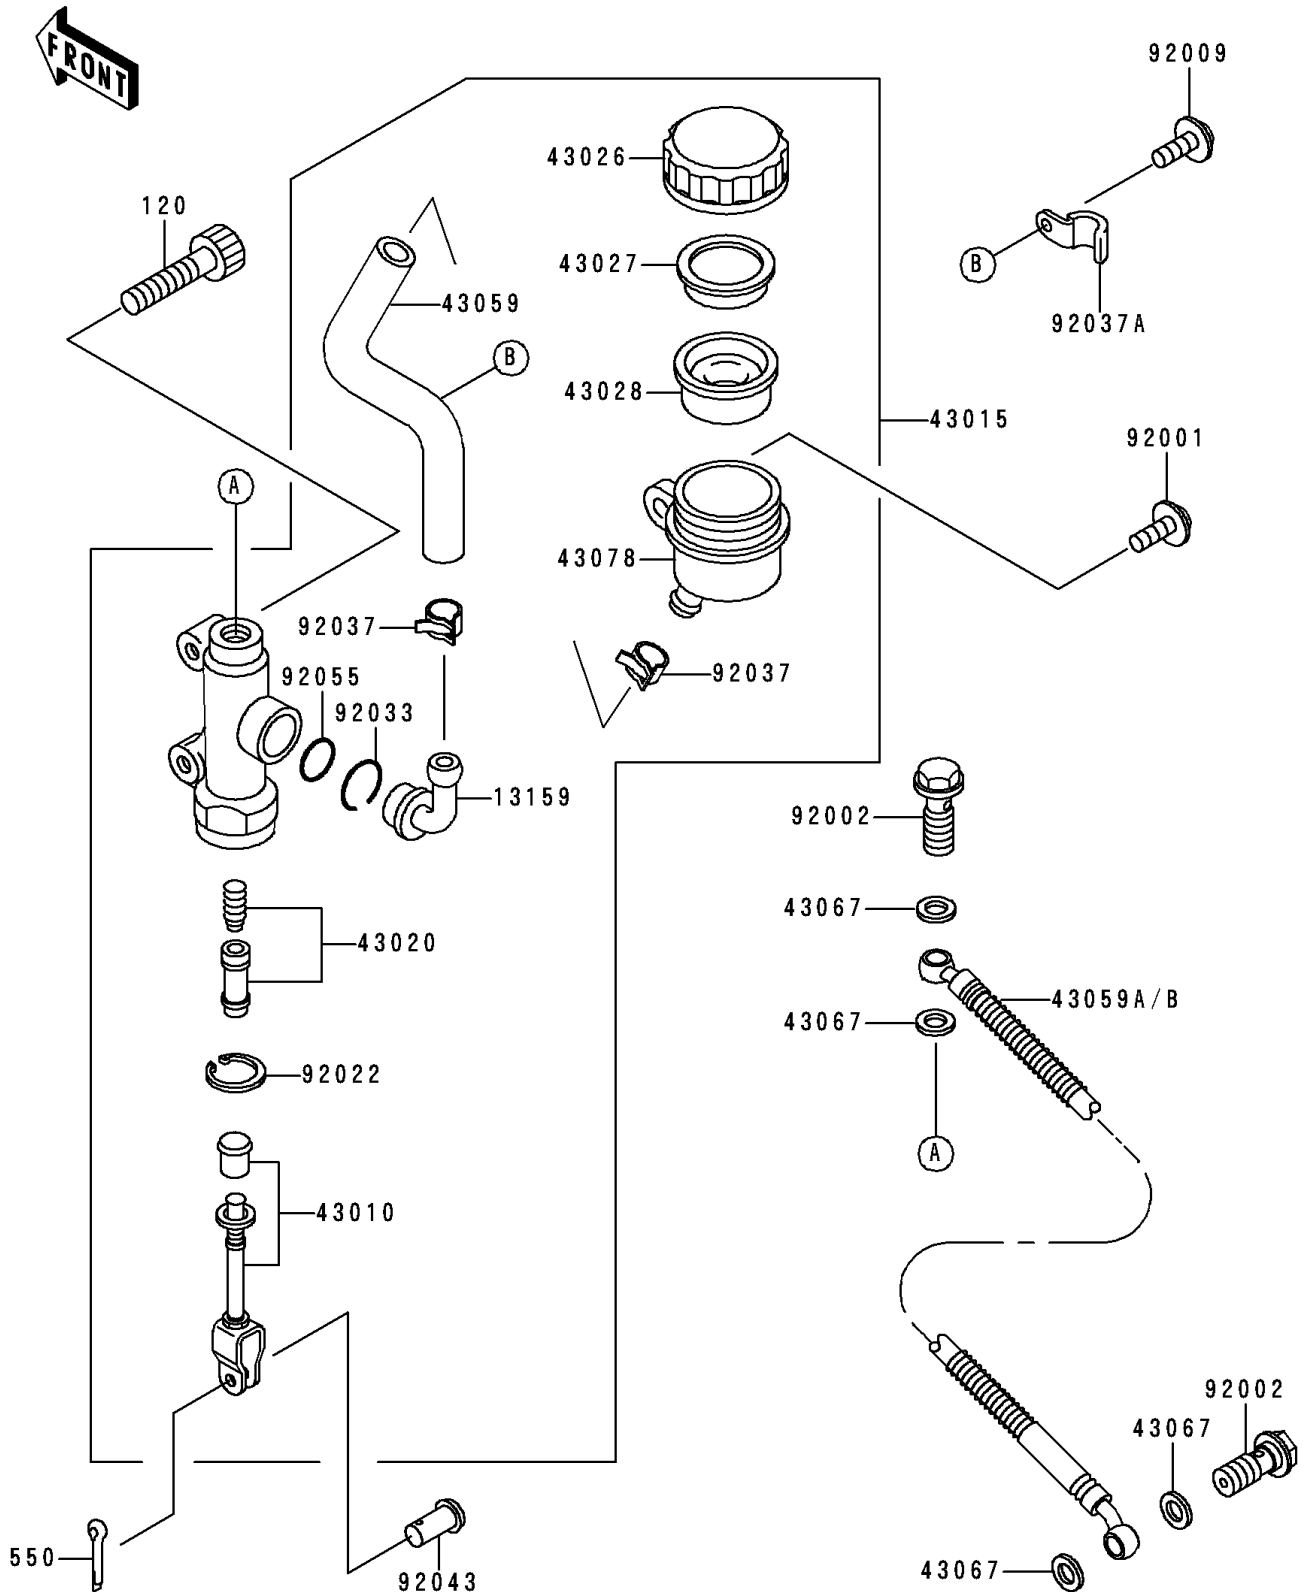

1998 Concours

PARTS DIAGRAM

Rear Master Cylinder

F2293

1998 Concours

PARTS LIST

Rear Master Cylinder

ITEM NAME

PART NUMBER

QUANTITY
