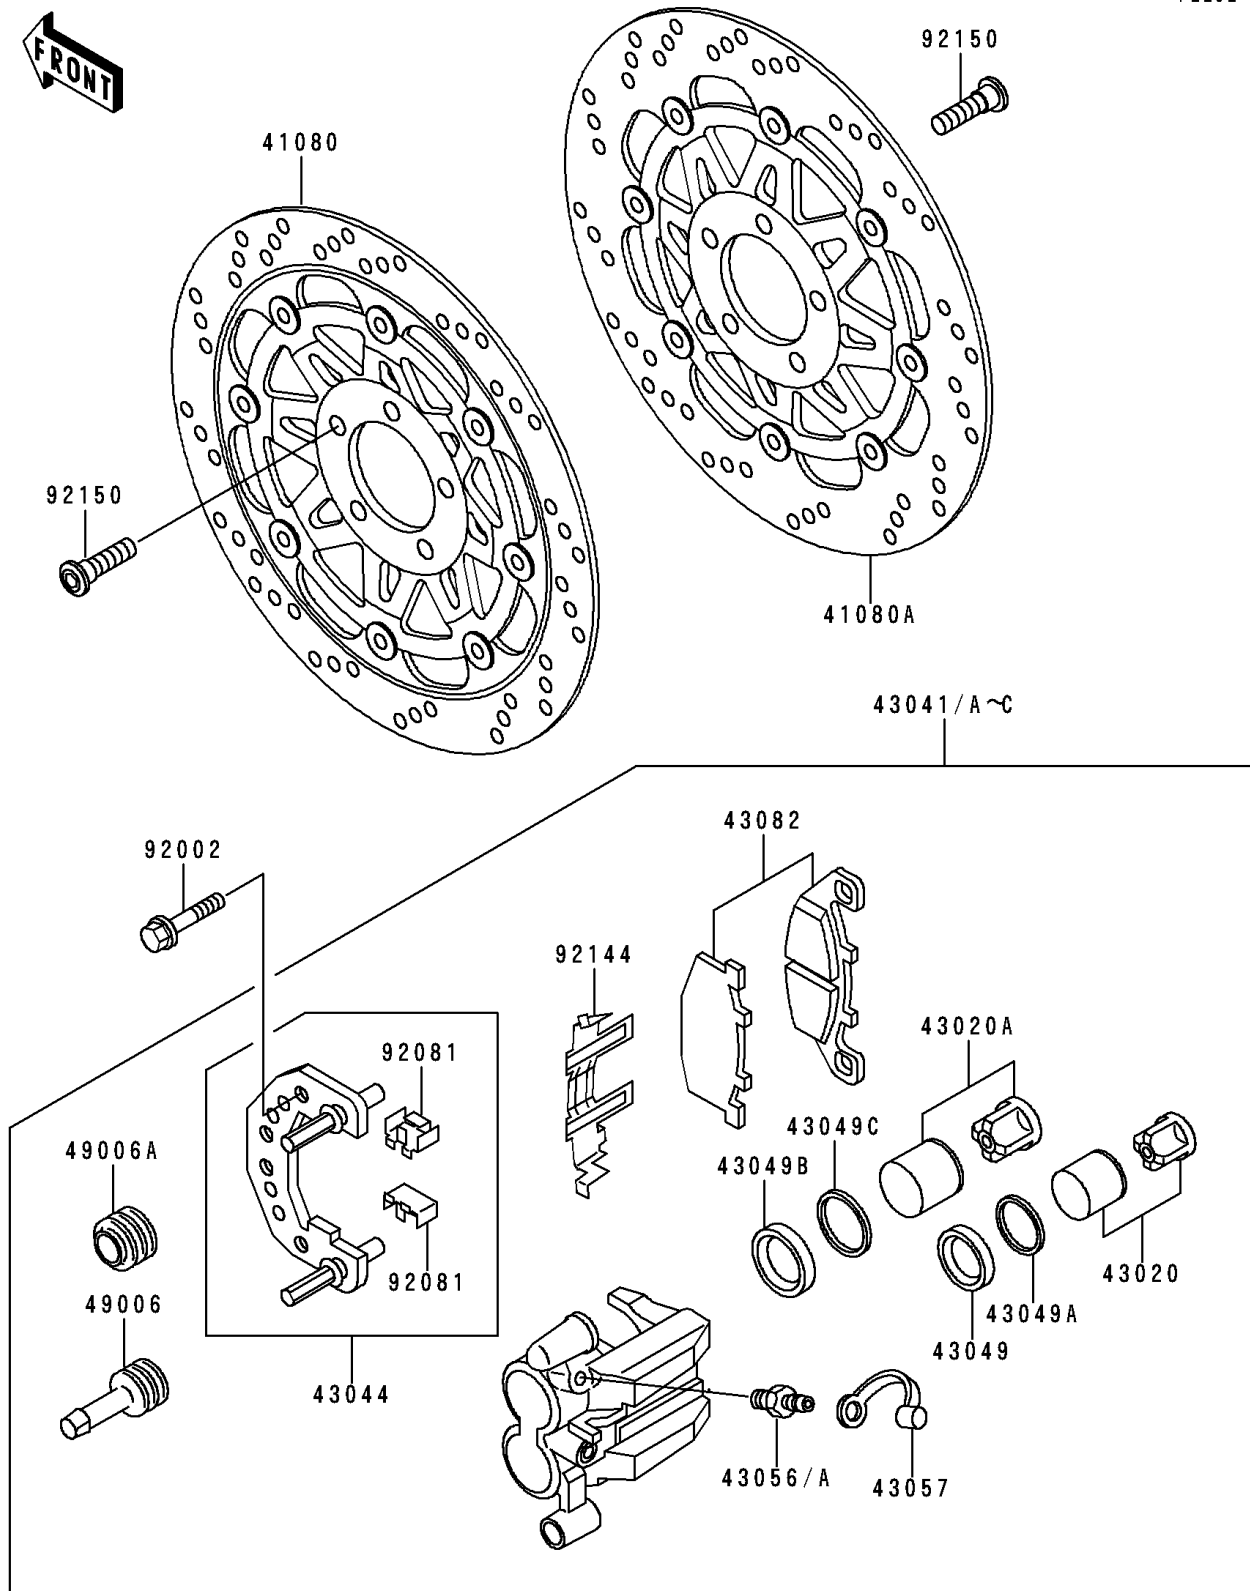

1995 Concours

PARTS DIAGRAM

Front Brake

F2292

1995 Concours

PARTS LIST

Front Brake

Kawasaki

Let the Good Times Roll®

ITEM NAME

PART NUMBER

QUANTITY
