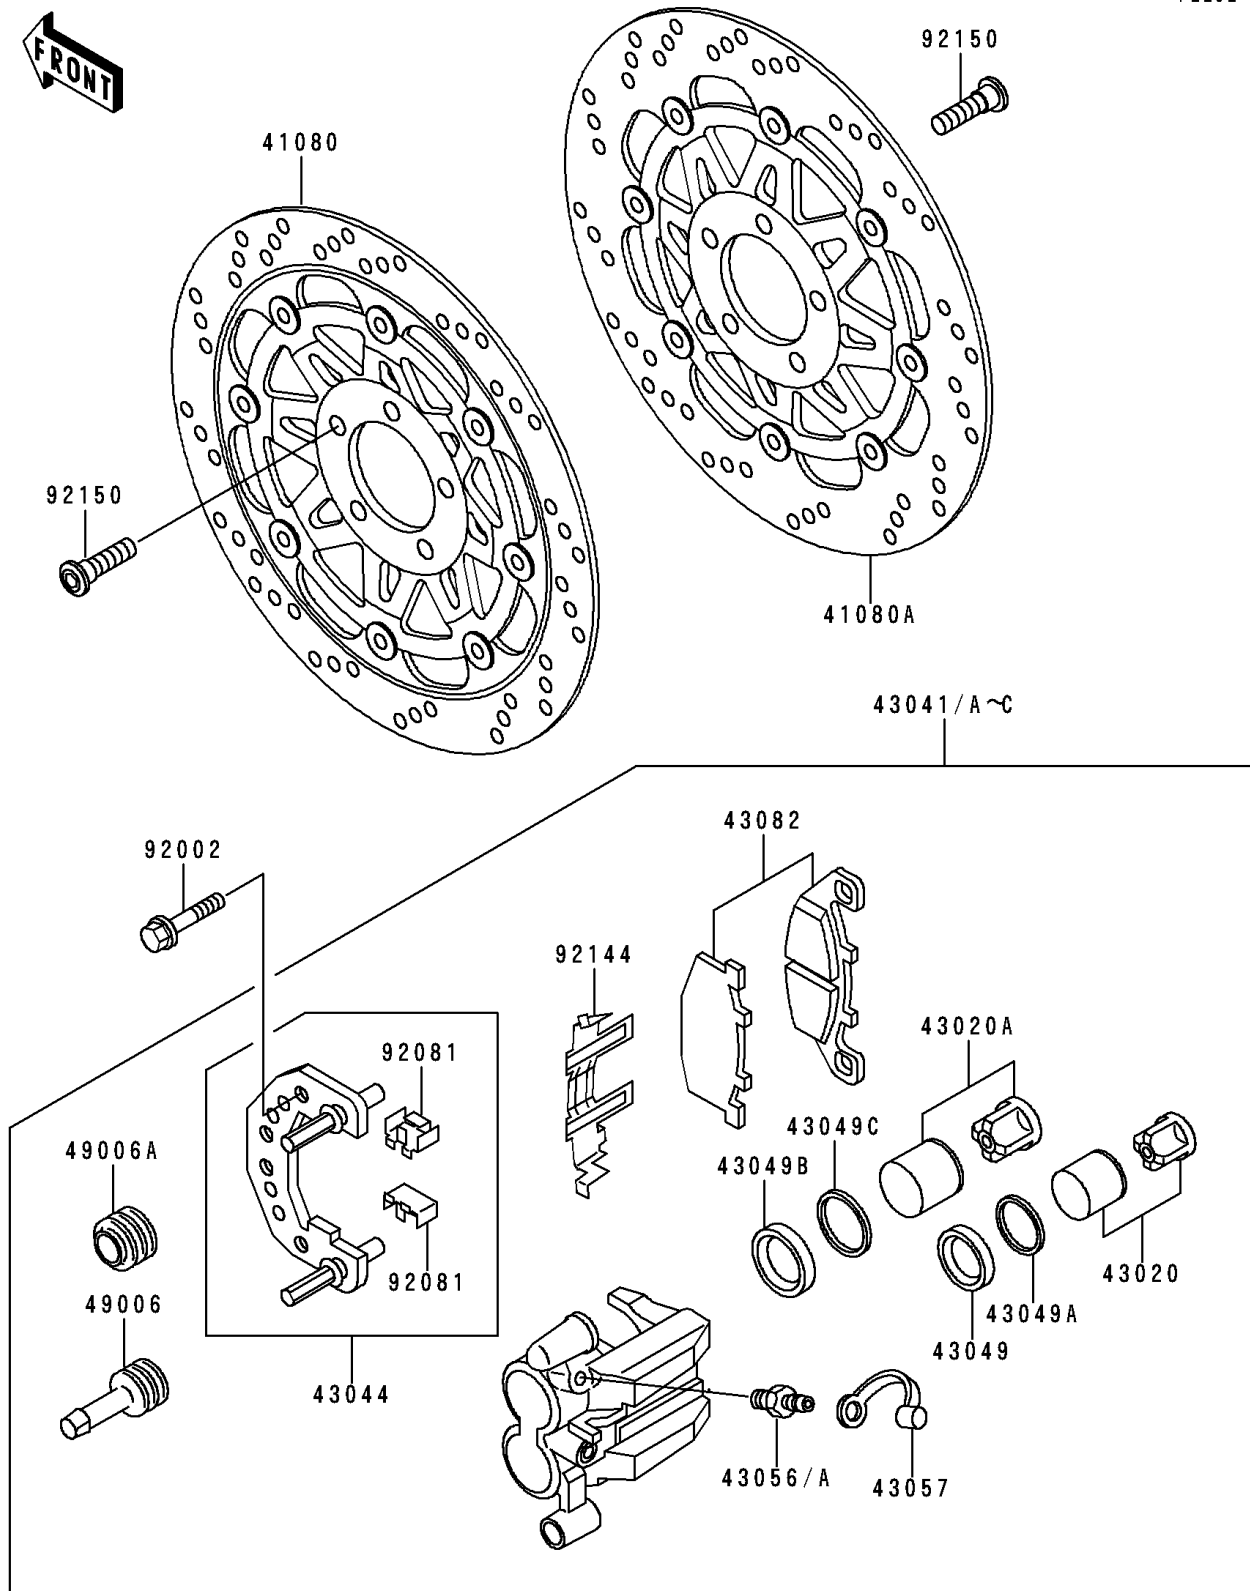

1996 Concours (Canada Only)

PARTS DIAGRAM

Front Brake

F2292

1996 Concours (Canada Only)

PARTS LIST

Front Brake

ITEM NAME

PART NUMBER

QUANTITY
