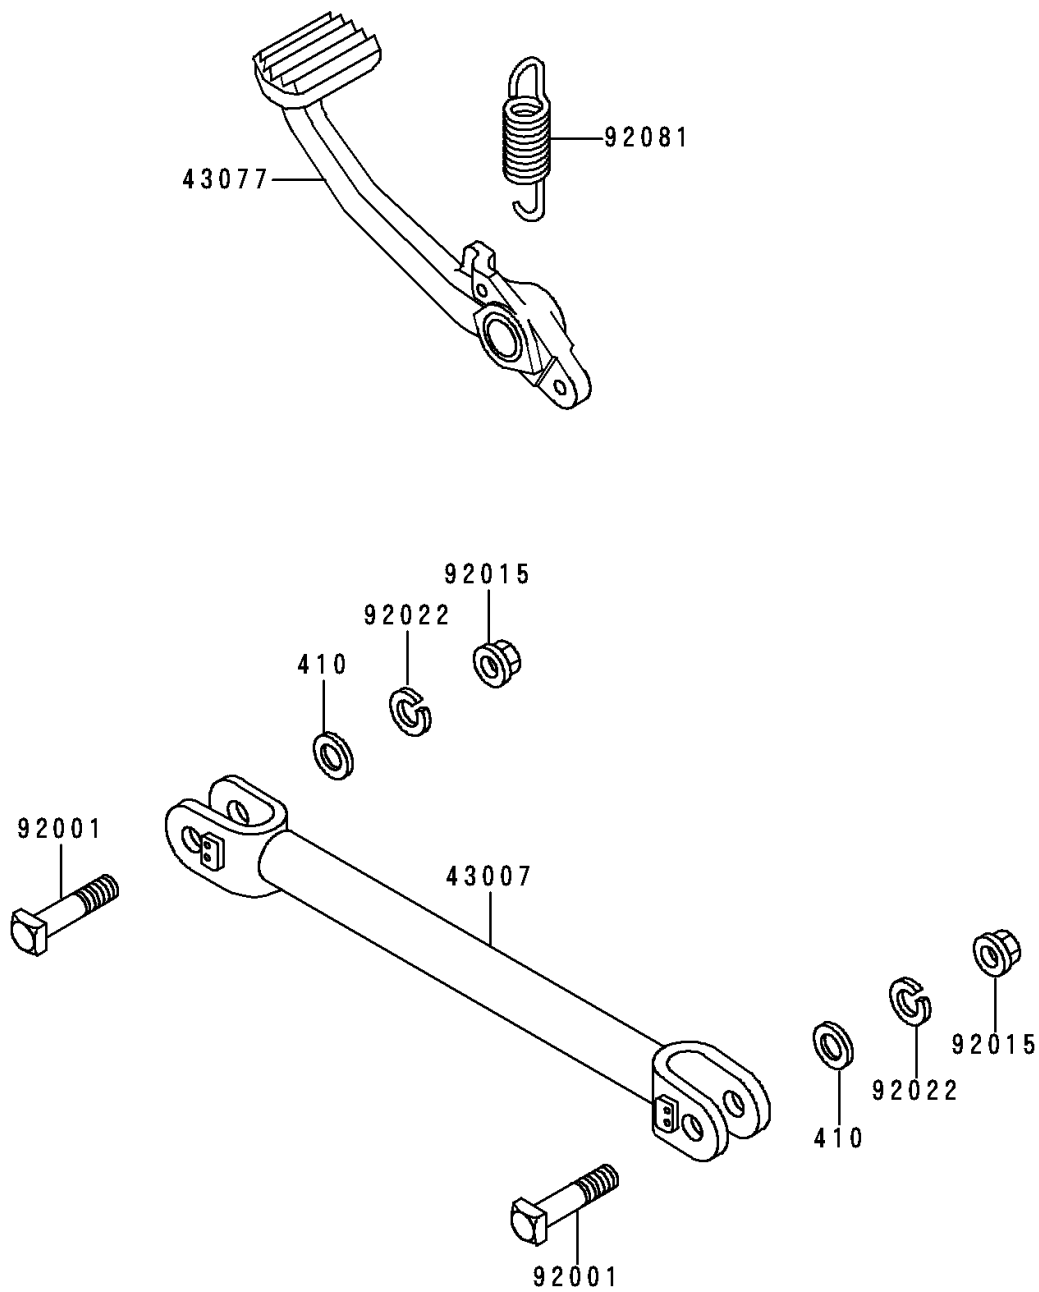

1995 Concours

PARTS DIAGRAM

Brake Pedal/Torque Link

F2260

1995 Concours

PARTS LIST

Brake Pedal/Torque Link

ITEM NAME

PART NUMBER

QUANTITY
