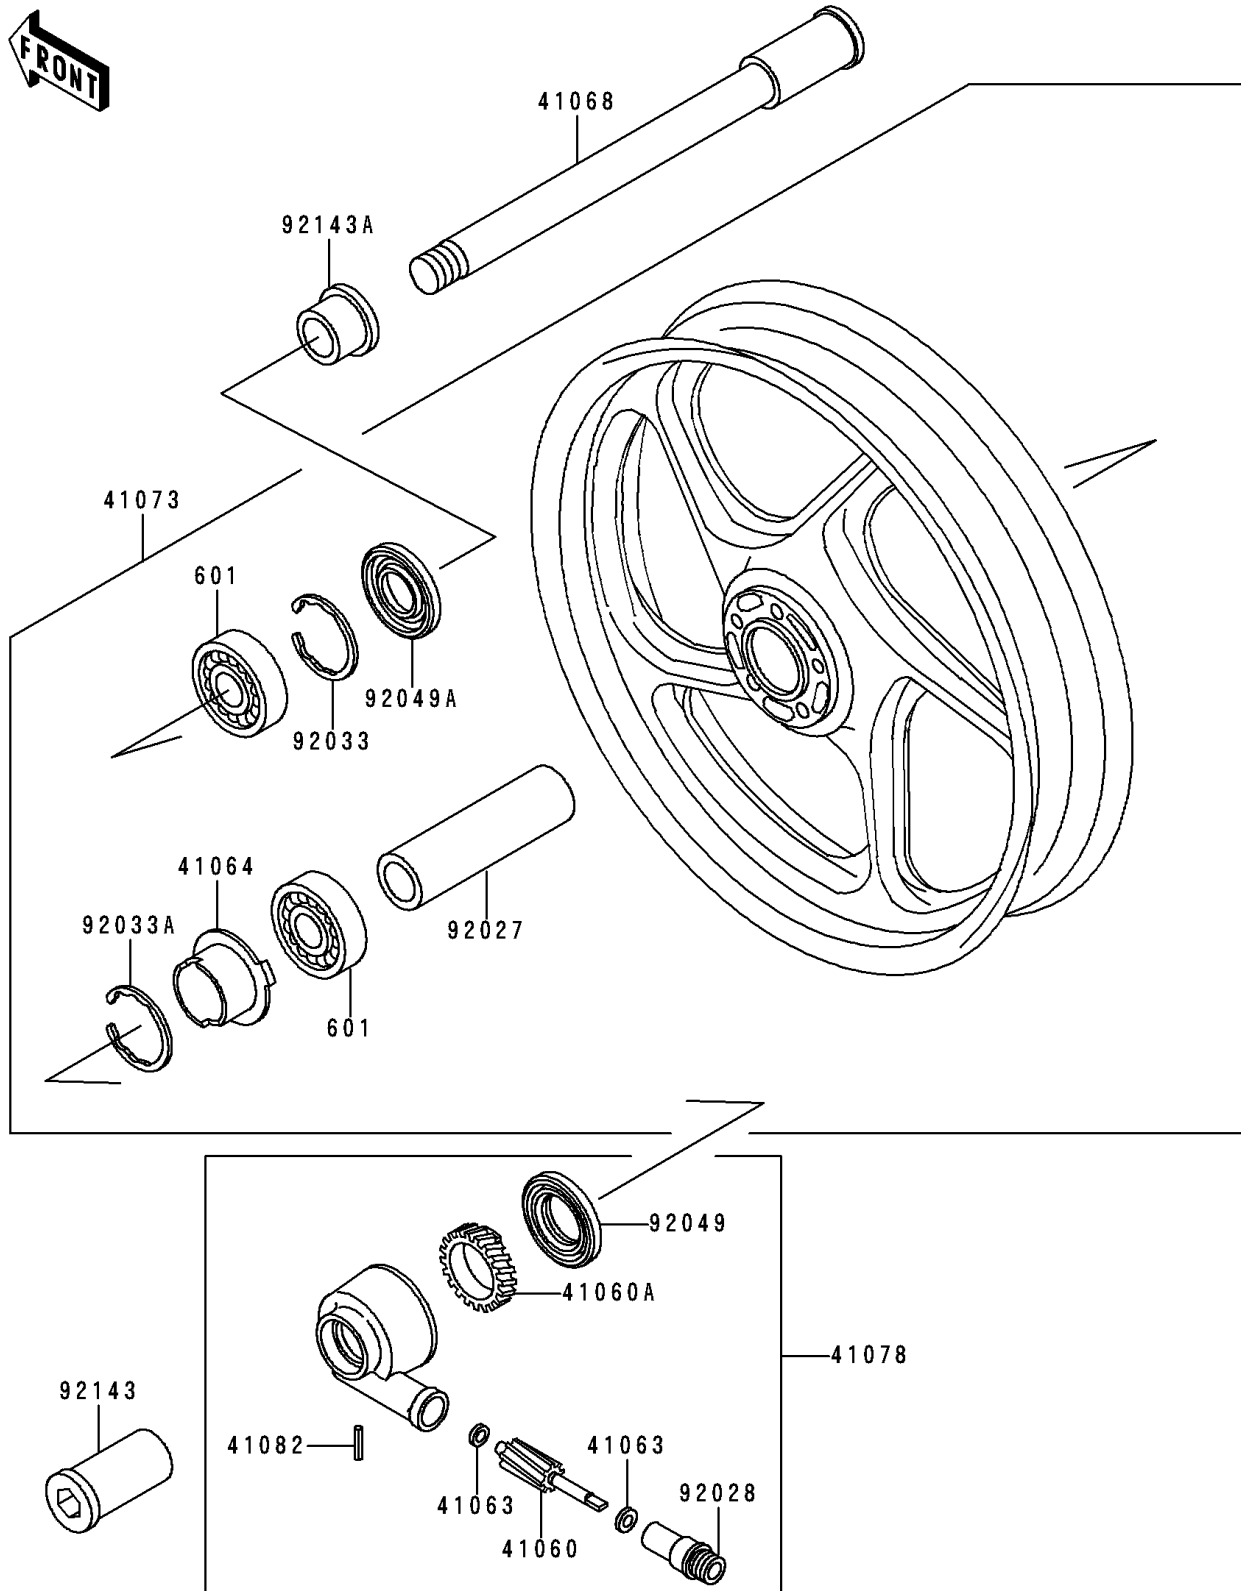

1999 Concoours

PARTS DIAGRAM

Front Wheel

F2230

1999 Concours

PARTS LIST

Front Wheel

ITEM NAME

PART NUMBER

QUANTITY
