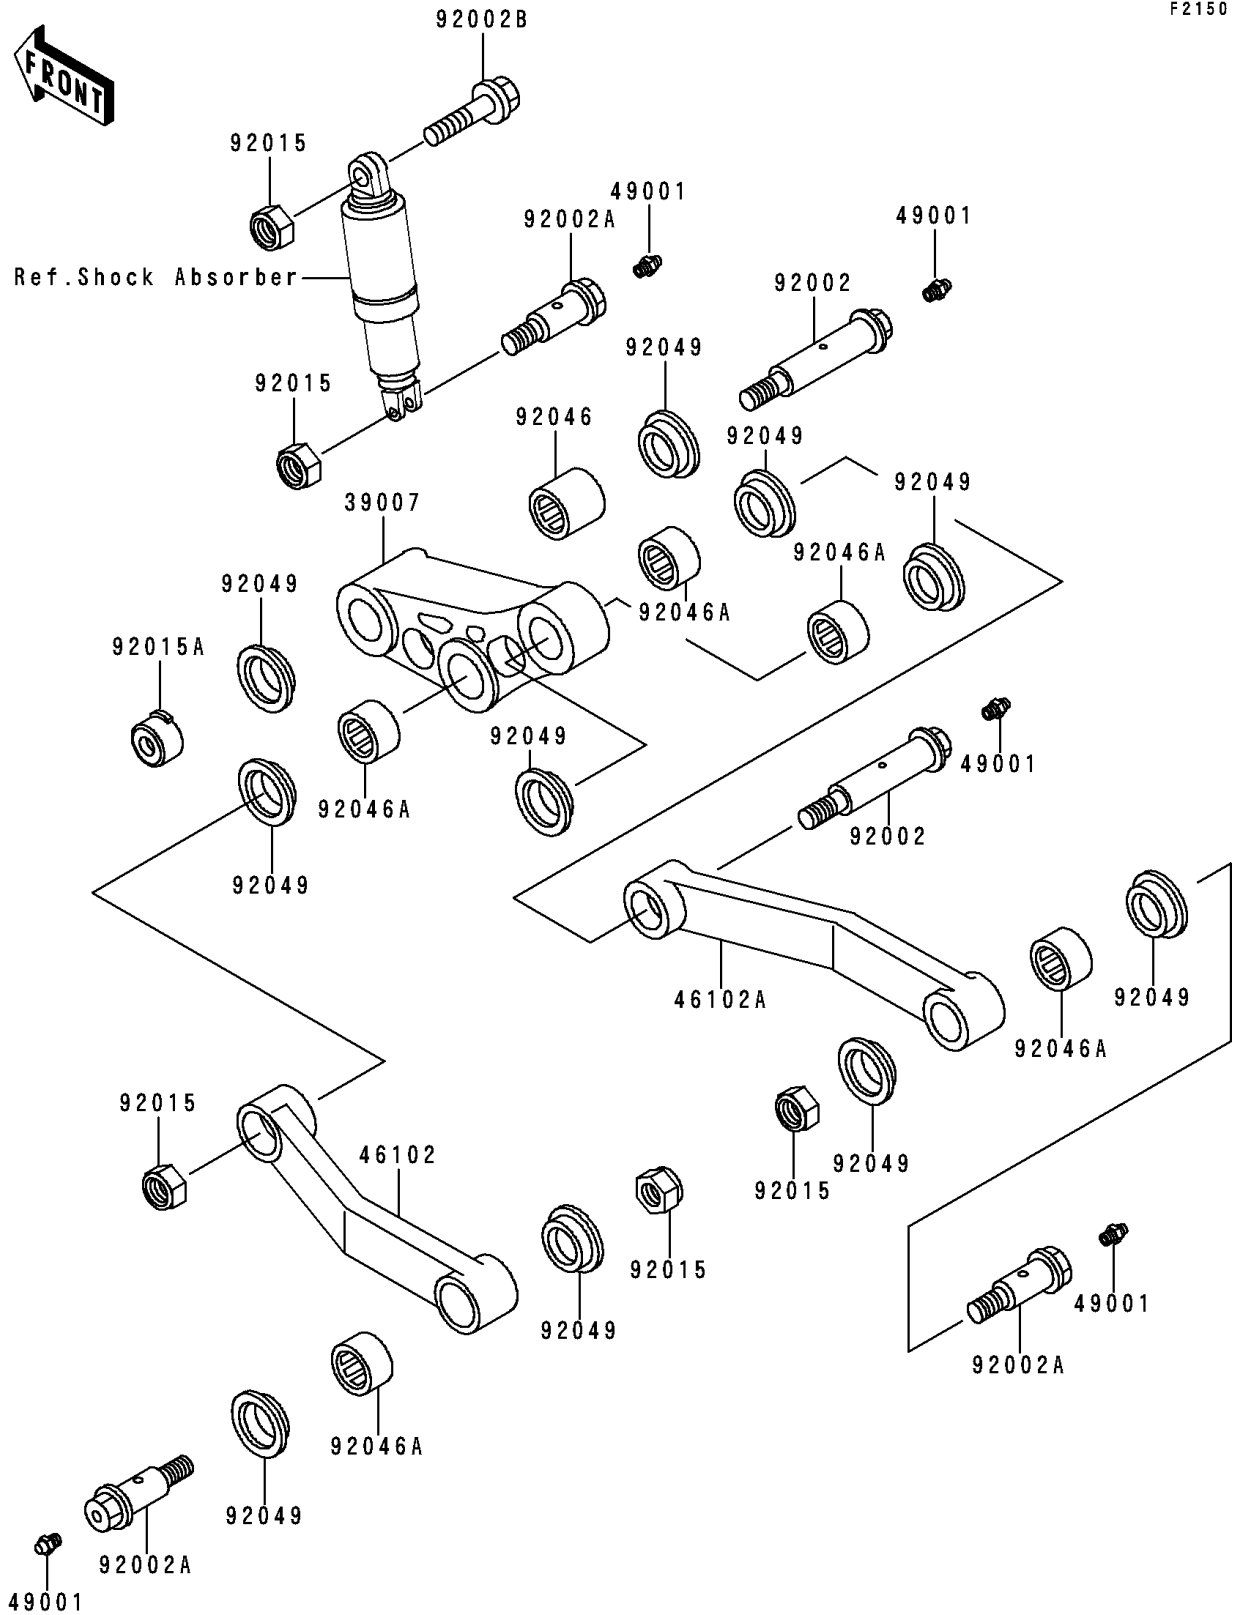

1995 Concours

PARTS DIAGRAM

Rear Suspension

F2150

1995 Concours

PARTS LIST

Rear Suspension

ITEM NAME

PART NUMBER

QUANTITY
