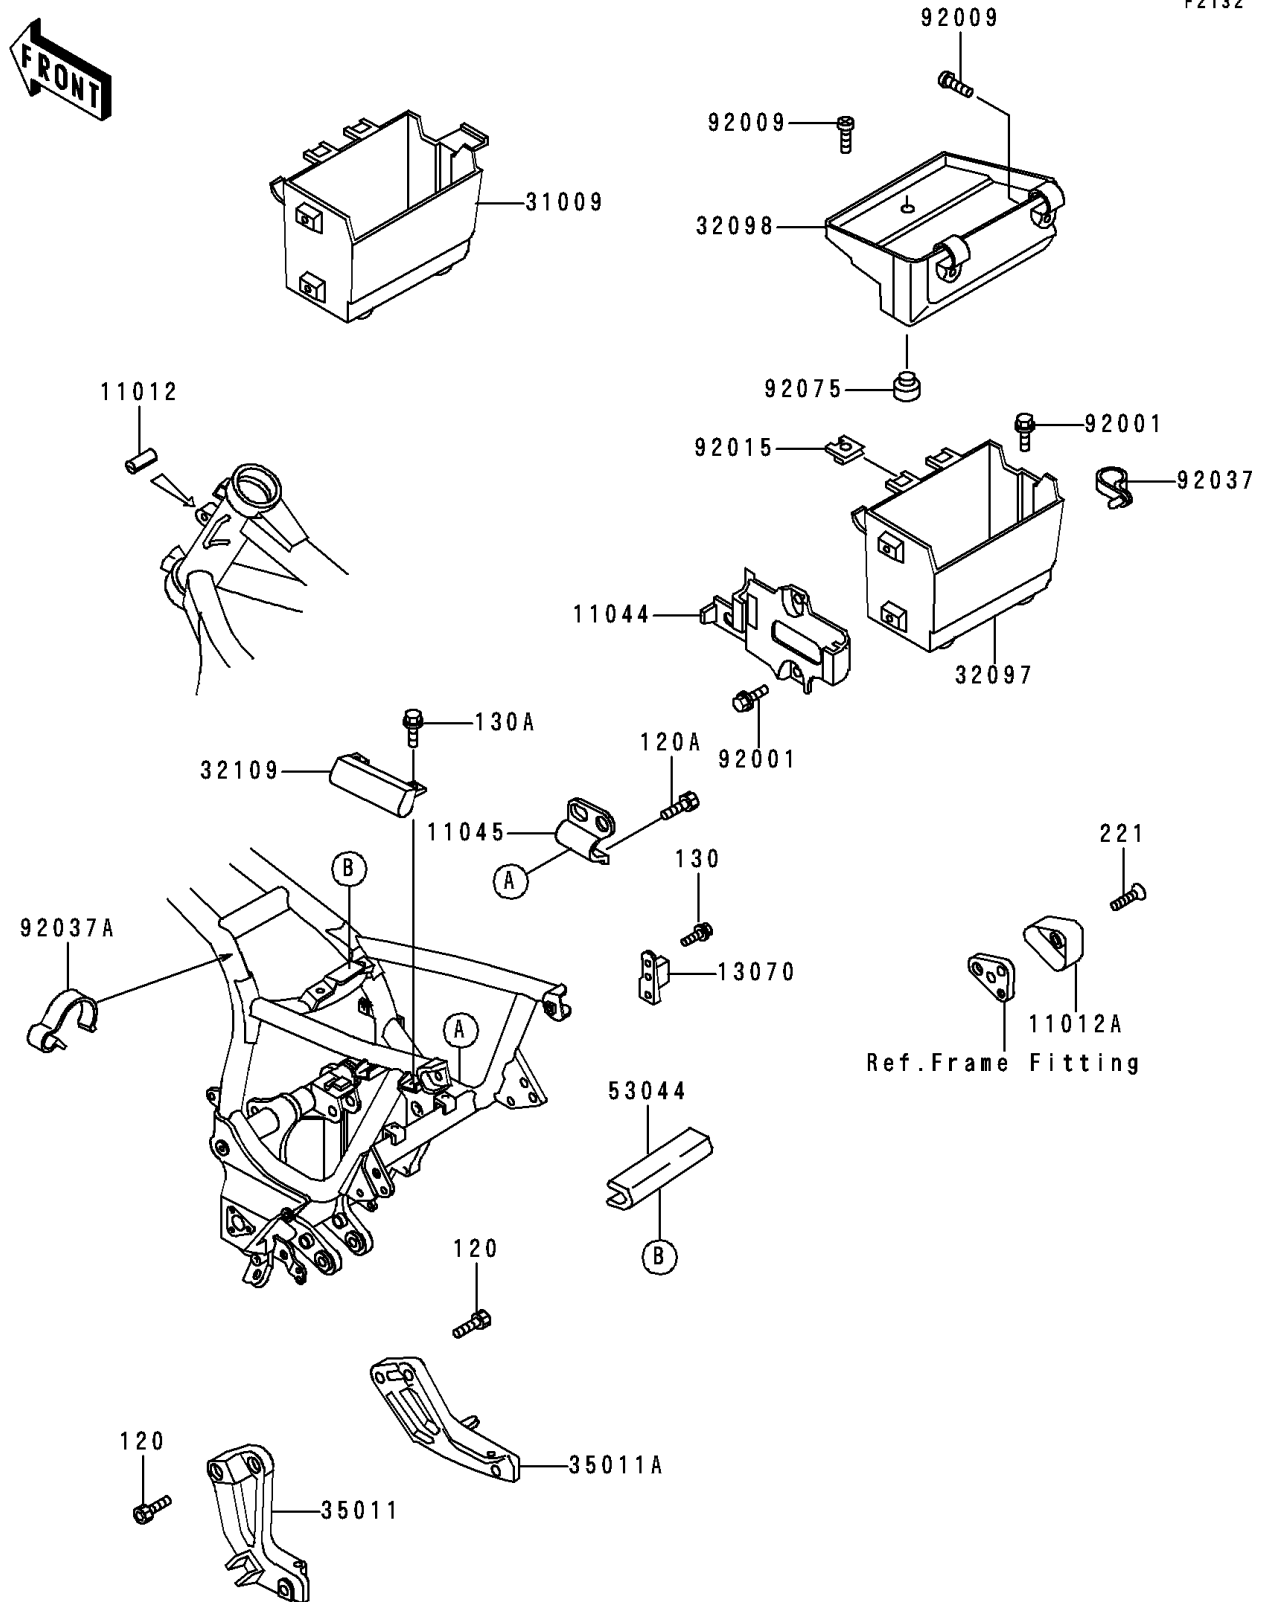

1998 Concours

PARTS DIAGRAM

Battery Case

F2132

1998 Concours

PARTS LIST

Battery Case

Kawasaki

Let the Good Times Roll®

ITEM NAME

PART NUMBER

QUANTITY
