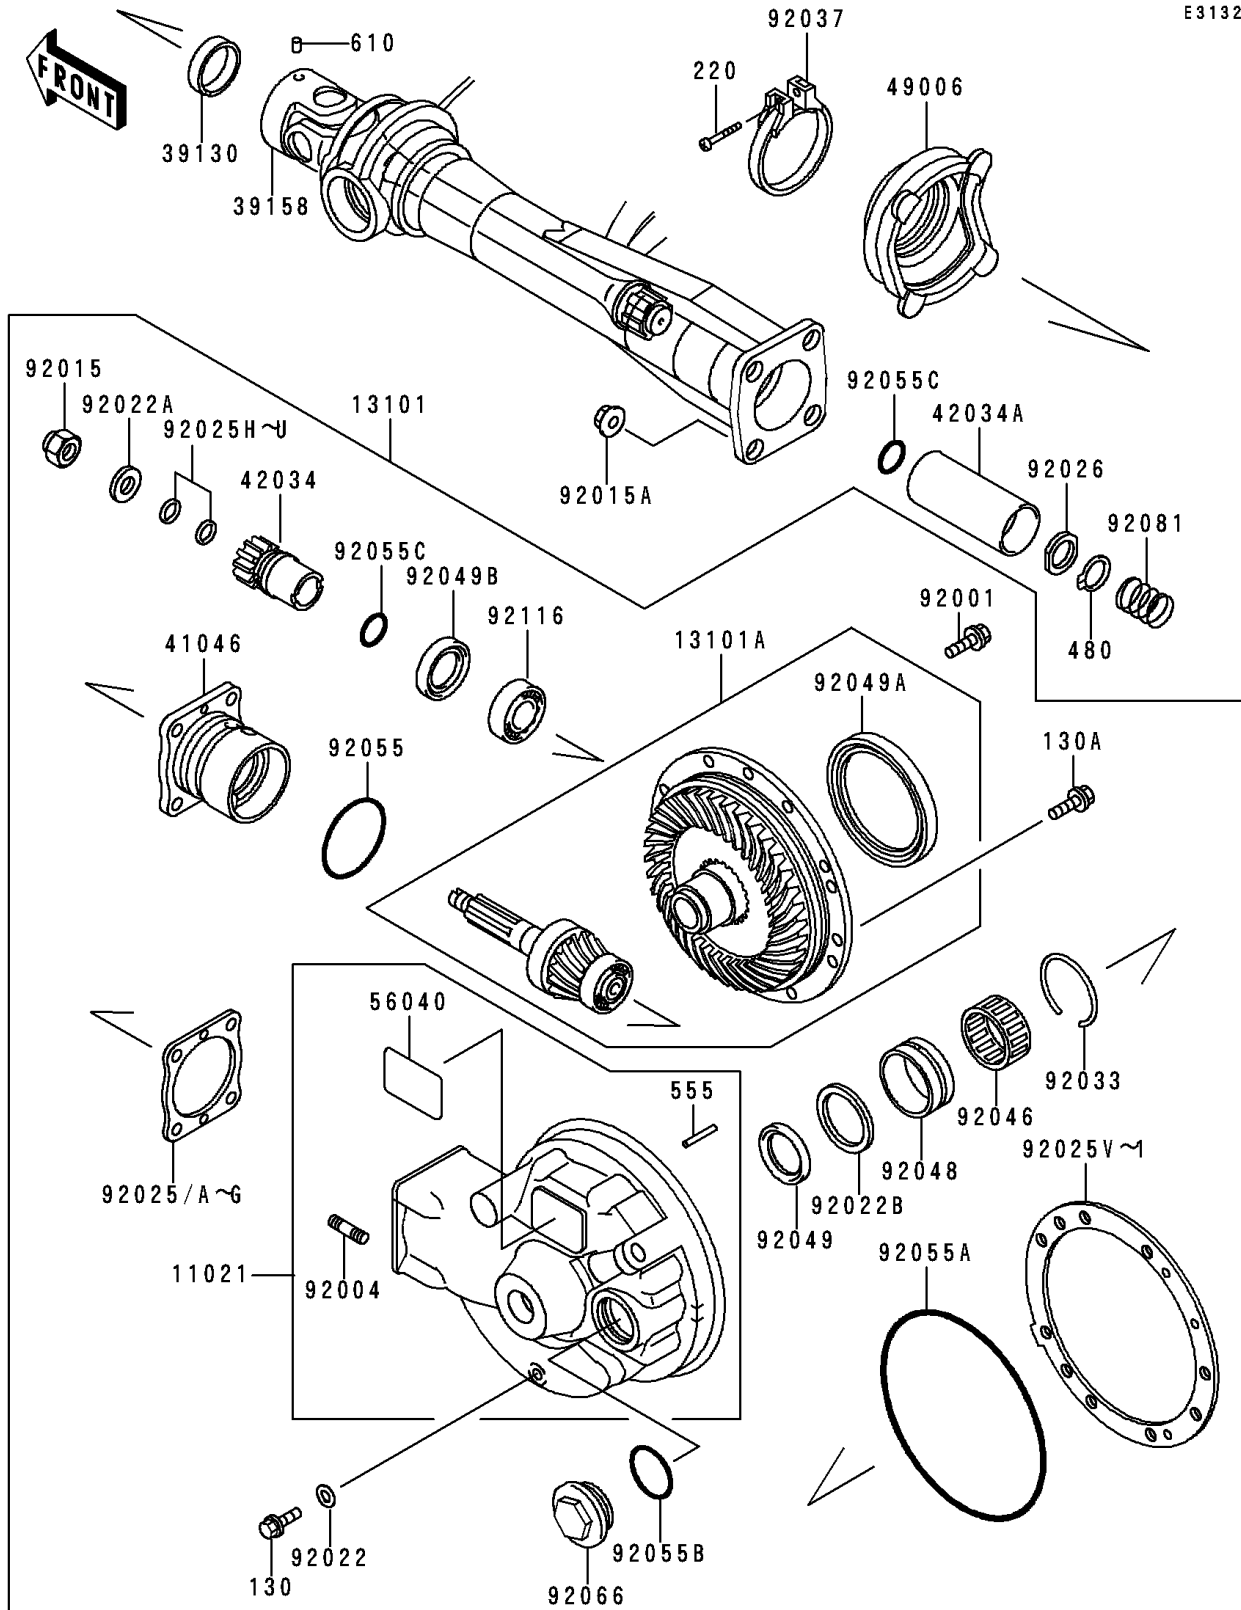

1998 Concours

PARTS DIAGRAM

Drive Shaft/Final Gear

1998 Concours

PARTS LIST

Drive Shaft/Final Gear

ITEM NAME

PART NUMBER

QUANTITY
