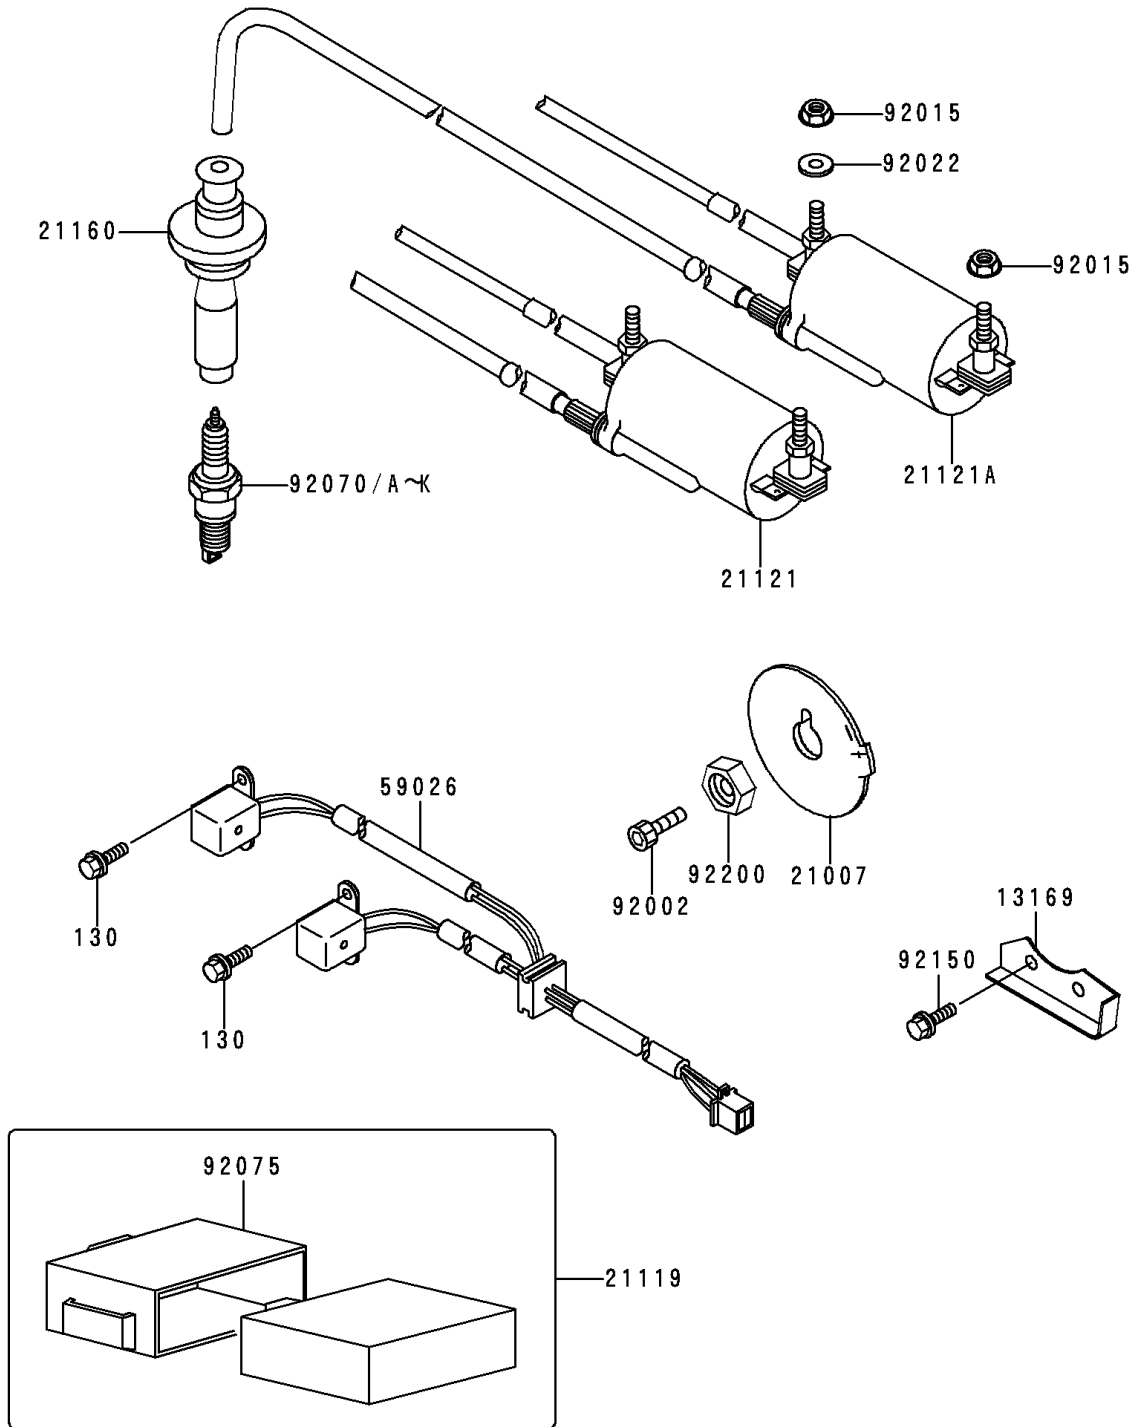

1998 Concours

PARTS DIAGRAM

Ignition System

E1830

1998 Concours

PARTS LIST

Ignition System

ITEM NAME

PART NUMBER

QUANTITY
