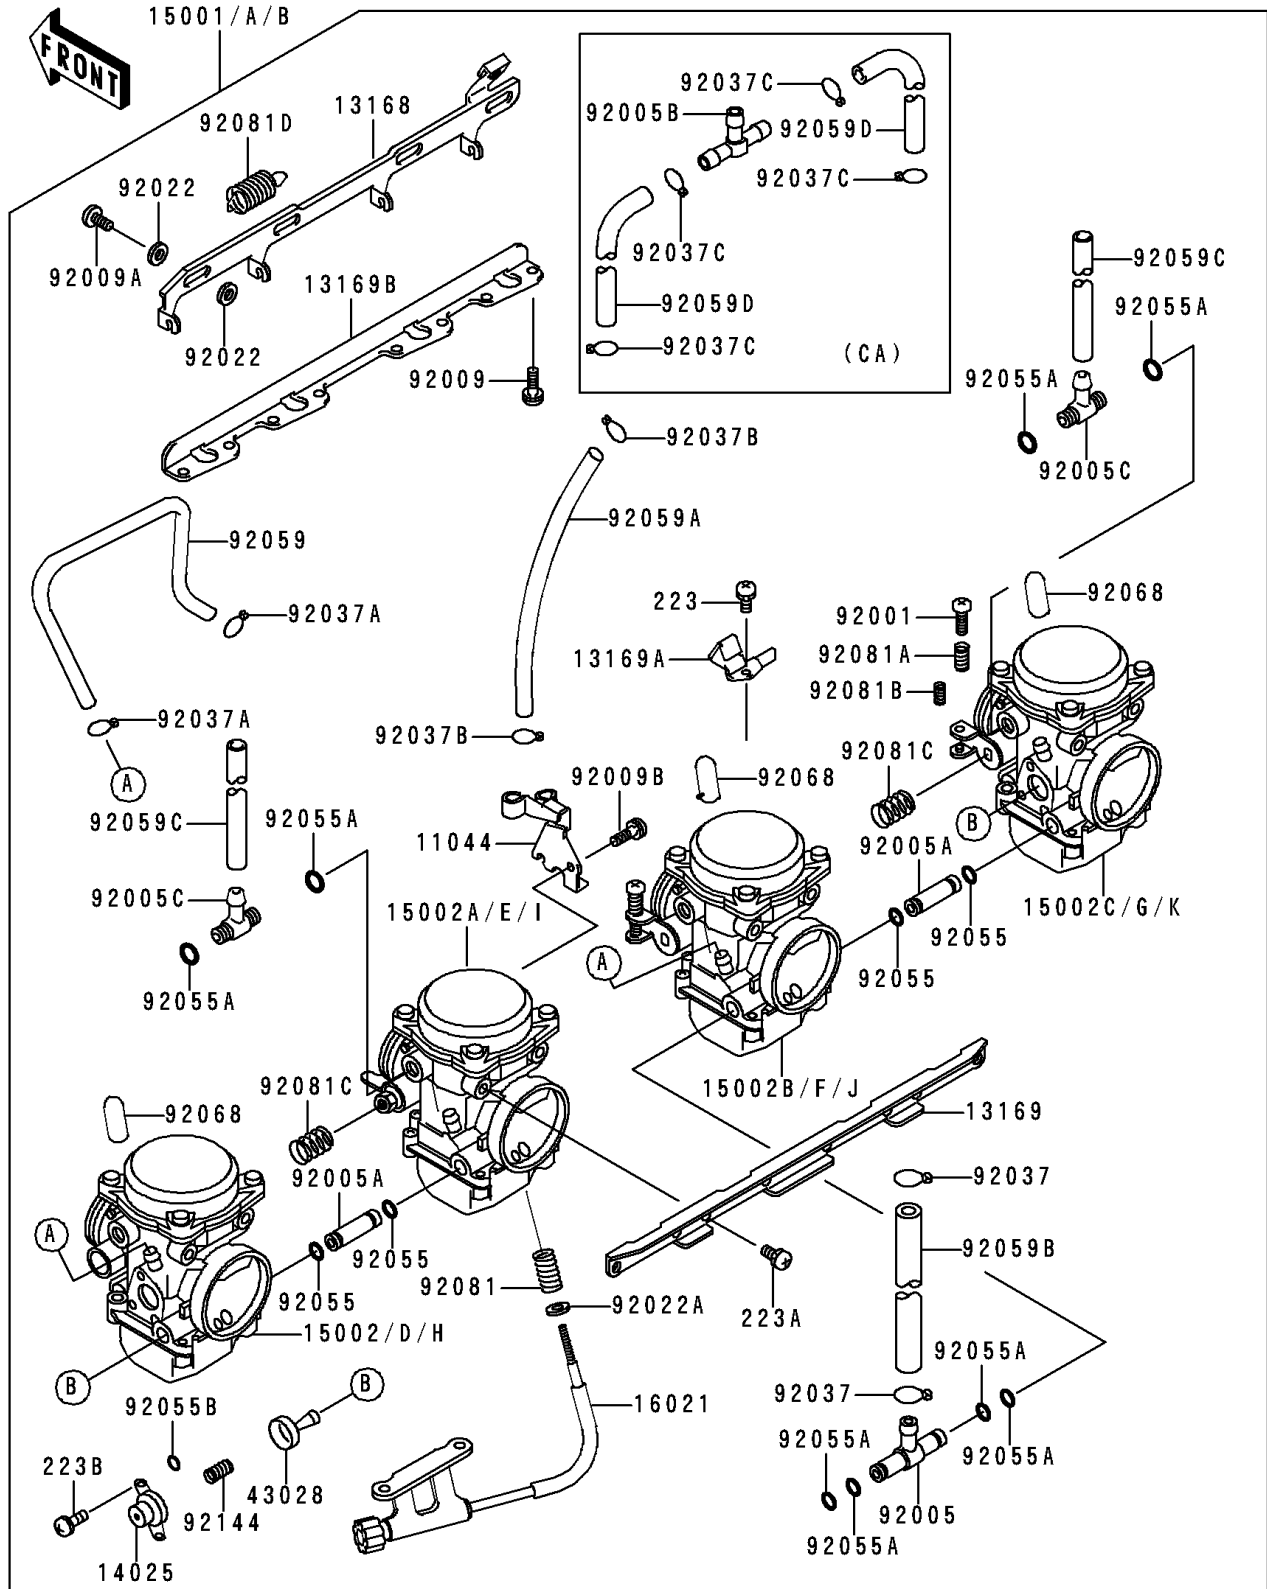

1998 Concours

PARTS DIAGRAM

Carburetor

E1611

1998 Concours

PARTS LIST

Carburetor

Kawasaki

Let the Good Times Roll®

ITEM NAME

PART NUMBER

QUANTITY
