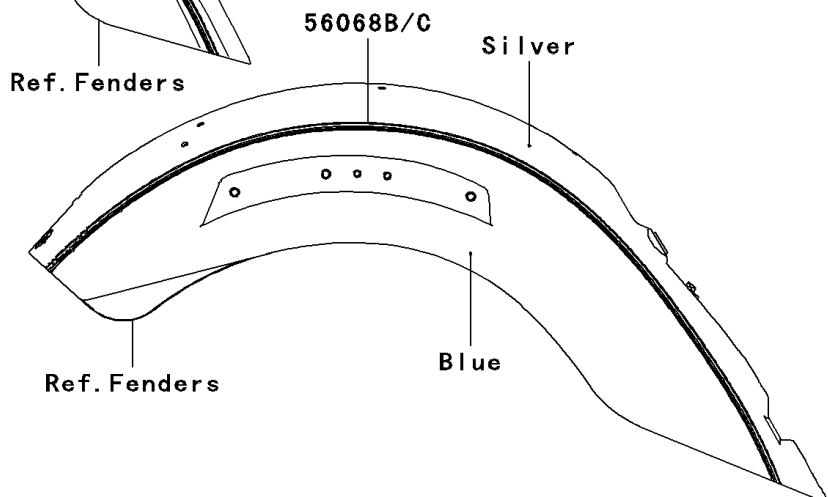

2009 Vulcan® 2000 Classic LT

PARTS DIAGRAM

Decals(Silver/Blue)(J9F)

F2861C

2009 Vulcan[®] 2000 Classic LT

PARTS LIST

Decals(Silver/Blue)(J9F)

ITEM NAME

PART NUMBER

QUANTITY
