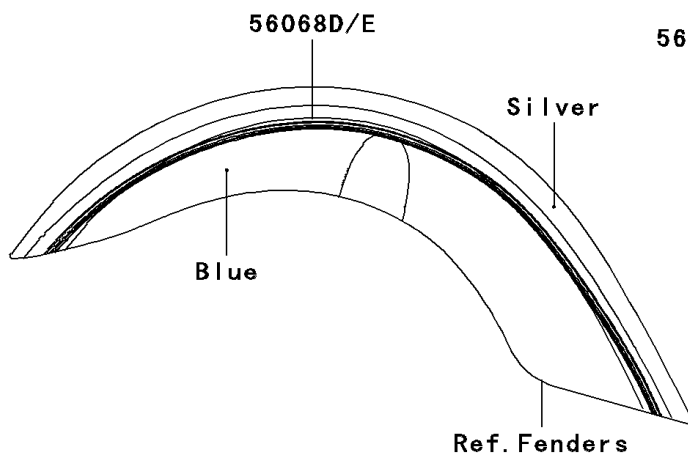

2009 Vulcan® 2000 Classic LT

PARTS DIAGRAM

Decals(Silver/Blue)(J9F)

F2861C

2009 Vulcan[®] 2000 Classic LT

PARTS LIST

Decals(Silver/Blue)(J9F)

ITEM NAME

PART NUMBER

QUANTITY
