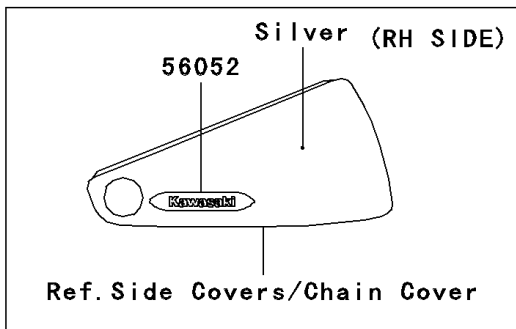

2009 Vulcan® 2000 Classic LT

PARTS DIAGRAM

Decals(Silver/Blue)(J9F)

F2861C

2009 Vulcan[®] 2000 Classic LT

PARTS LIST

Decals(Silver/Blue)(J9F)

ITEM NAME

PART NUMBER

QUANTITY
