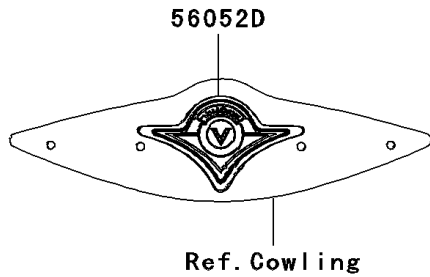

2009 Vulcan® 2000 Classic LT

PARTS DIAGRAM

Decals(Silver/Blue)(J9F)

F2861C

2009 Vulcan[®] 2000 Classic LT

PARTS LIST

Decals(Silver/Blue)(J9F)

ITEM NAME

PART NUMBER

QUANTITY
