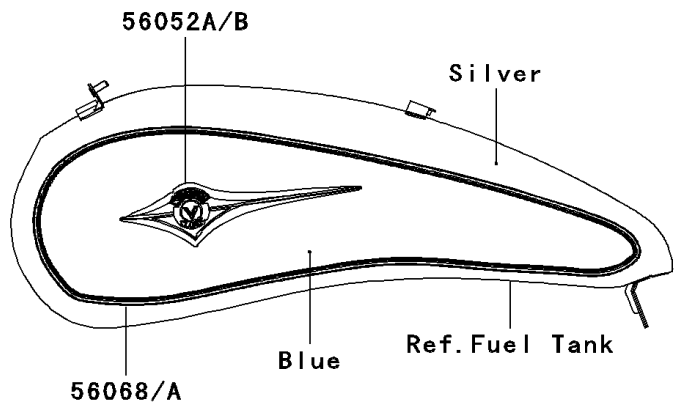

2009 Vulcan® 2000 Classic LT

PARTS DIAGRAM

Decals(Silver/Blue)(J9F)

F2861C

2009 Vulcan[®] 2000 Classic LT

PARTS LIST

Decals(Silver/Blue)(J9F)

ITEM NAME

PART NUMBER

QUANTITY
