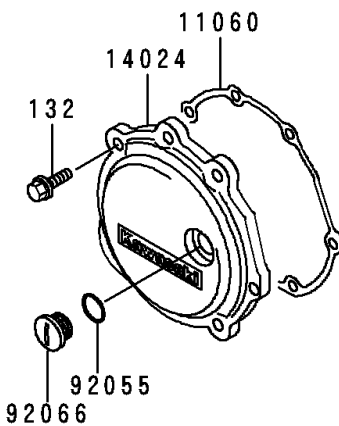

1996 Concours (Canada Only)

PARTS DIAGRAM

Engine Cover(s)

E1431

1996 Concours (Canada Only)

PARTS LIST

Engine Cover(s)

ITEM NAME	PART NUMBER	QUANTITY
BOLT-FLANGED-SMALL (Ref # 132)	132J0620	7
BOLT-FLANGED-SMALL (Ref # 132A)	132J0625	6
BOLT-FLANGED-SMALL,6X40 (Ref # 132B)	132J0640	4
BOLT-FLANGED-SMALL,6X55 (Ref # 132C)	132J0655	2
SCREW-PAN-CROS (Ref # 220)	220B0510	1
GASKET,CLUTCH COVER (Ref # 11009)	11009-1860	1
GASKET,PULSING COVER (Ref # 11060)	11060-1695	1
COVER,LH (Ref # 14024)	14024-1066	1
COVER,CLUTCH (Ref # 14024A)	14024-1067	1
COVER,SOUND ARRESTER (Ref # 14024B)	14024-1925	1
COVER,CLUTCH COVER (Ref # 14090)	14090-1409	1
PIPE,CLUTCH COVER (Ref # 32033)	32033-1204	1
BOLT,BANJO,8X20 (Ref # 92001)	92001-1855	1
BOLT,6X10 (Ref # 92002)	92002-1541	4
NUT,SPEED,5MM (Ref # 92018)	92018-004	1
WASHER,5.5X20X1.2 (Ref # 92022)	92022-104	1
RING-O (Ref # 92055)	92055-1146	1
PLUG (Ref # 92066)	92066-1397	1
GROMMET,CLUTCH COVER (Ref # 92071)	92071-1108	1
DAMPER,CLUTCH COVER (Ref # 92075)	92075-1594	1
DAMPER,SOUND ARRESTER (Ref # 92160)	92160-1209	1