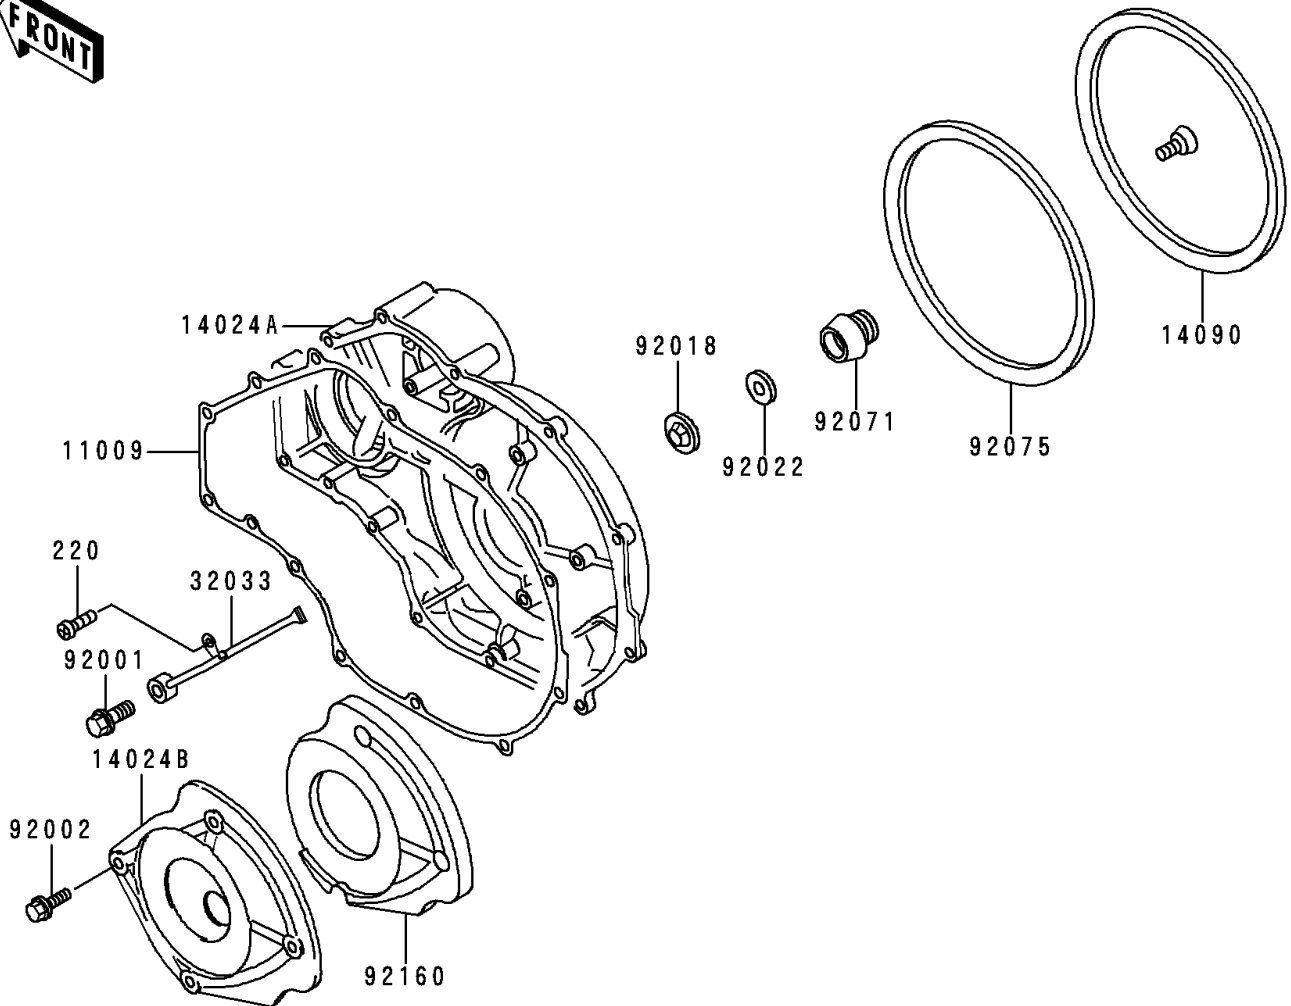

1996 Concours (Canada Only)

PARTS DIAGRAM

Engine Cover(s)

E1431

1996 Concours (Canada Only)

PARTS LIST

Engine Cover(s)

ITEM NAME	PART NUMBER	QUANTITY
BOLT-FLANGED-SMALL (Ref # 132)	132J0620	7
BOLT-FLANGED-SMALL (Ref # 132A)	132J0625	6
BOLT-FLANGED-SMALL,6X40 (Ref # 132B)	132J0640	4
BOLT-FLANGED-SMALL,6X55 (Ref # 132C)	132J0655	2
SCREW-PAN-CROS (Ref # 220)	220B0510	1
GASKET,CLUTCH COVER (Ref # 11009)	11009-1860	1
GASKET,PULSING COVER (Ref # 11060)	11060-1695	1
COVER,LH (Ref # 14024)	14024-1066	1
COVER,CLUTCH (Ref # 14024A)	14024-1067	1
COVER,SOUND ARRESTER (Ref # 14024B)	14024-1925	1
COVER,CLUTCH COVER (Ref # 14090)	14090-1409	1
PIPE,CLUTCH COVER (Ref # 32033)	32033-1204	1
BOLT,BANJO,8X20 (Ref # 92001)	92001-1855	1
BOLT,6X10 (Ref # 92002)	92002-1541	4
NUT,SPEED,5MM (Ref # 92018)	92018-004	1
WASHER,5.5X20X1.2 (Ref # 92022)	92022-104	1
RING-O (Ref # 92055)	92055-1146	1
PLUG (Ref # 92066)	92066-1397	1
GROMMET,CLUTCH COVER (Ref # 92071)	92071-1108	1
DAMPER,CLUTCH COVER (Ref # 92075)	92075-1594	1
DAMPER,SOUND ARRESTER (Ref # 92160)	92160-1209	1