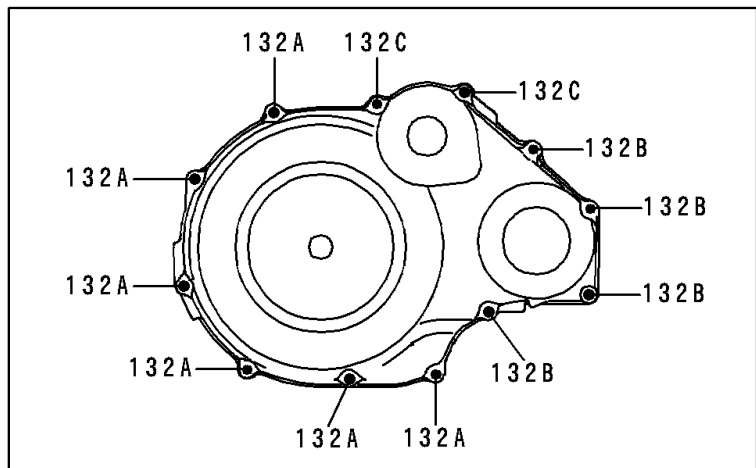

1996 Concours (Canada Only)

PARTS DIAGRAM

Engine Cover(s)

E1431

1996 Concours (Canada Only)

PARTS LIST

Engine Cover(s)

ITEM NAME	PART NUMBER	QUANTITY
BOLT-FLANGED-SMALL (Ref # 132)	132J0620	7
BOLT-FLANGED-SMALL (Ref # 132A)	132J0625	6
BOLT-FLANGED-SMALL,6X40 (Ref # 132B)	132J0640	4
BOLT-FLANGED-SMALL,6X55 (Ref # 132C)	132J0655	2
SCREW-PAN-CROS (Ref # 220)	220B0510	1
GASKET,CLUTCH COVER (Ref # 11009)	11009-1860	1
GASKET,PULSING COVER (Ref # 11060)	11060-1695	1
COVER,LH (Ref # 14024)	14024-1066	1
COVER,CLUTCH (Ref # 14024A)	14024-1067	1
COVER,SOUND ARRESTER (Ref # 14024B)	14024-1925	1
COVER,CLUTCH COVER (Ref # 14090)	14090-1409	1
PIPE,CLUTCH COVER (Ref # 32033)	32033-1204	1
BOLT,BANJO,8X20 (Ref # 92001)	92001-1855	1
BOLT,6X10 (Ref # 92002)	92002-1541	4
NUT,SPEED,5MM (Ref # 92018)	92018-004	1
WASHER,5.5X20X1.2 (Ref # 92022)	92022-104	1
RING-O (Ref # 92055)	92055-1146	1
PLUG (Ref # 92066)	92066-1397	1
GROMMET,CLUTCH COVER (Ref # 92071)	92071-1108	1
DAMPER,CLUTCH COVER (Ref # 92075)	92075-1594	1
DAMPER,SOUND ARRESTER (Ref # 92160)	92160-1209	1