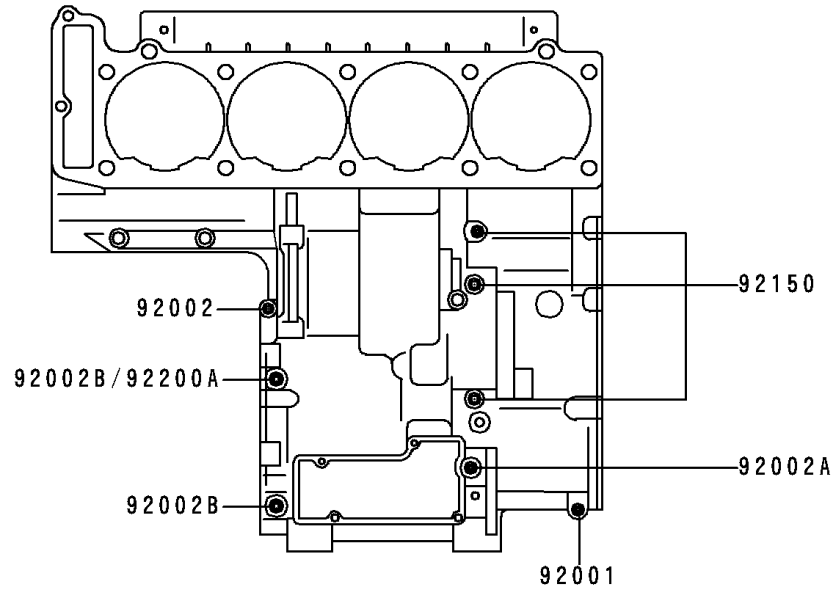

1995 Concours

PARTS DIAGRAM

Crankcase Bolt Pattern

E1412

Upper Case

Lower Case

1995 Concours

PARTS LIST

Crankcase Bolt Pattern

ITEM NAME

PART NUMBER

QUANTITY
