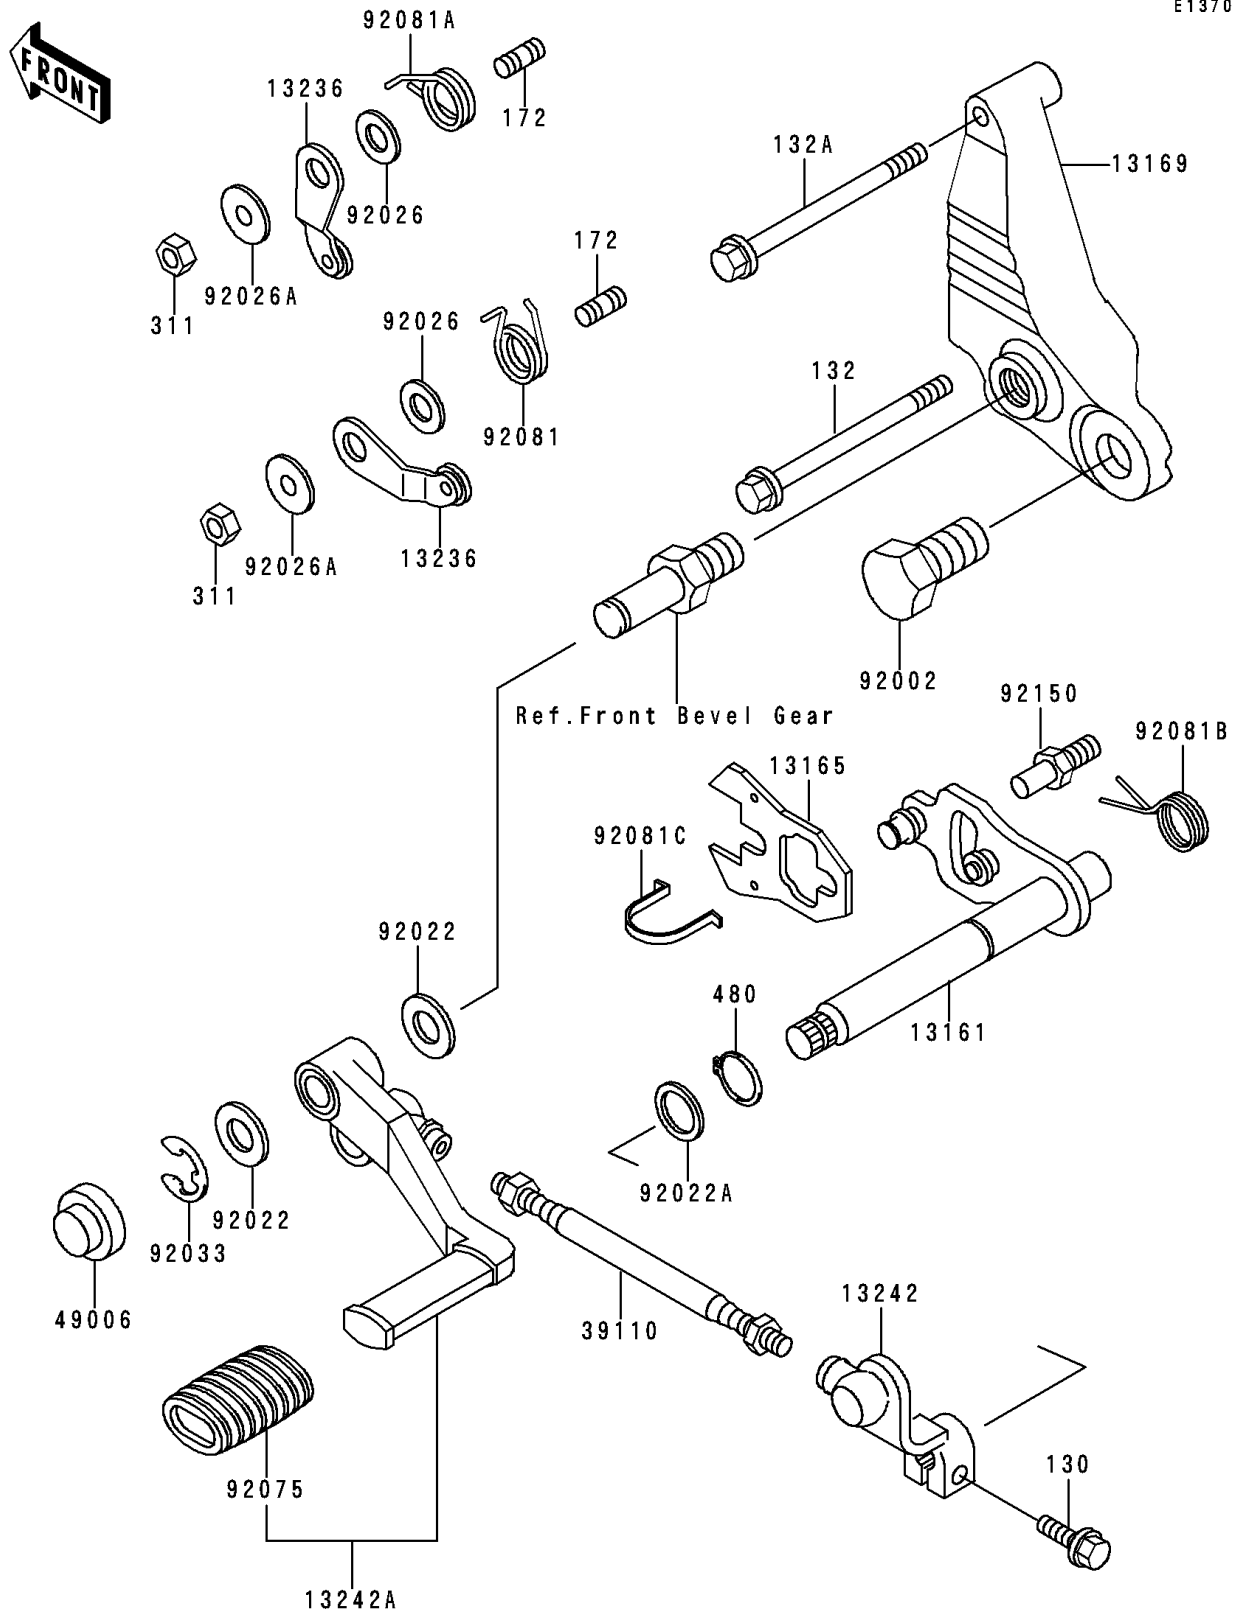

1999 Concours

PARTS DIAGRAM

Gear Change Mechanism

E1370

1999 Concours

PARTS LIST

Gear Change Mechanism

ITEM NAME

PART NUMBER

QUANTITY
