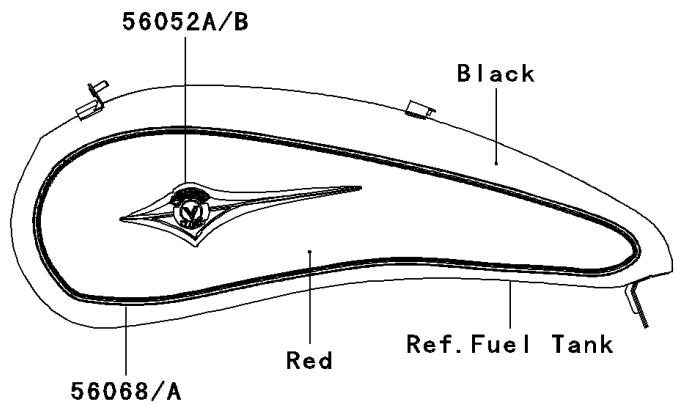

2009 Vulcan® 2000 Classic LT

PARTS DIAGRAM

Decals(Black/Red)(J9F)

F2861B

2009 Vulcan® 2000 Classic LT

PARTS LIST

Decals(Black/Red)(J9F)

ITEM NAME

PART NUMBER

QUANTITY
