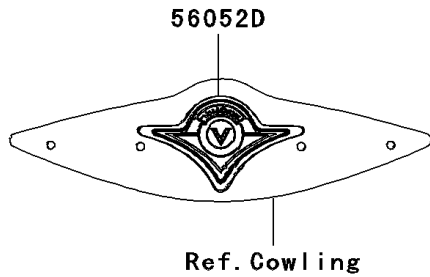

2009 Vulcan® 2000 Classic LT

PARTS DIAGRAM

Decals(Black/Red)(J9F)

F2861B

2009 Vulcan® 2000 Classic LT

PARTS LIST

Decals(Black/Red)(J9F)

ITEM NAME

PART NUMBER

QUANTITY
