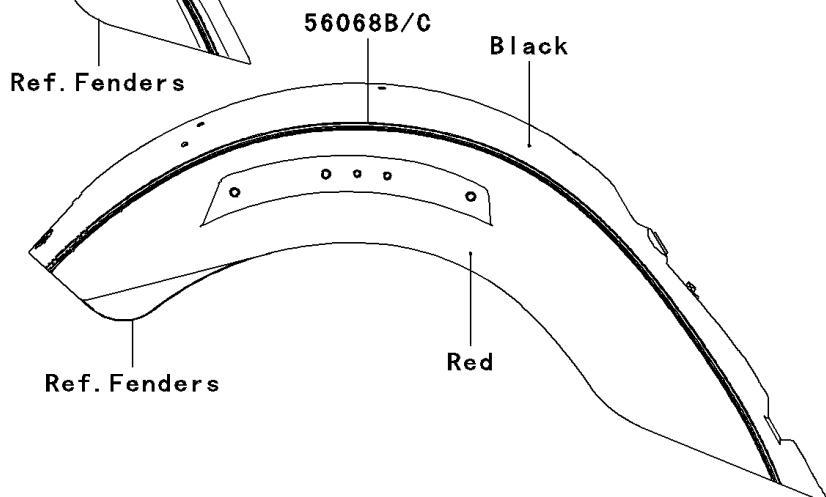

2009 Vulcan® 2000 Classic LT

PARTS DIAGRAM

Decals(Black/Red)(J9F)

F2861B

2009 Vulcan® 2000 Classic LT

PARTS LIST

Decals(Black/Red)(J9F)

ITEM NAME

PART NUMBER

QUANTITY
