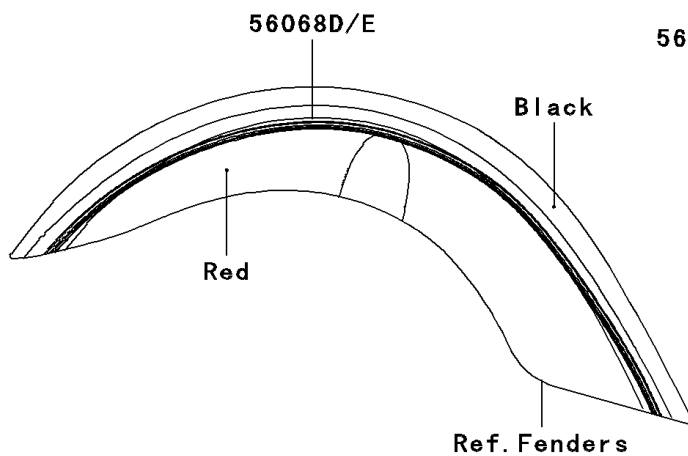

2009 Vulcan® 2000 Classic LT

PARTS DIAGRAM

Decals(Black/Red)(J9F)

F2861B

2009 Vulcan® 2000 Classic LT

PARTS LIST

Decals(Black/Red)(J9F)

ITEM NAME

PART NUMBER

QUANTITY
