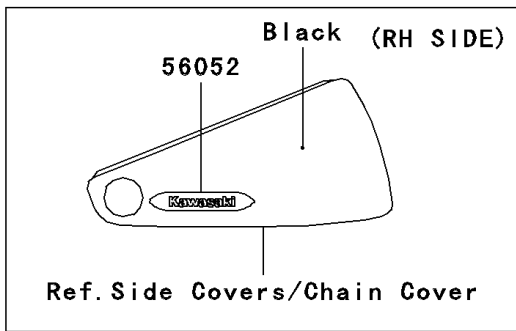

2009 Vulcan® 2000 Classic LT

PARTS DIAGRAM

Decals(Black/Red)(J9F)

F2861B

2009 Vulcan® 2000 Classic LT

PARTS LIST

Decals(Black/Red)(J9F)

ITEM NAME

PART NUMBER

QUANTITY
