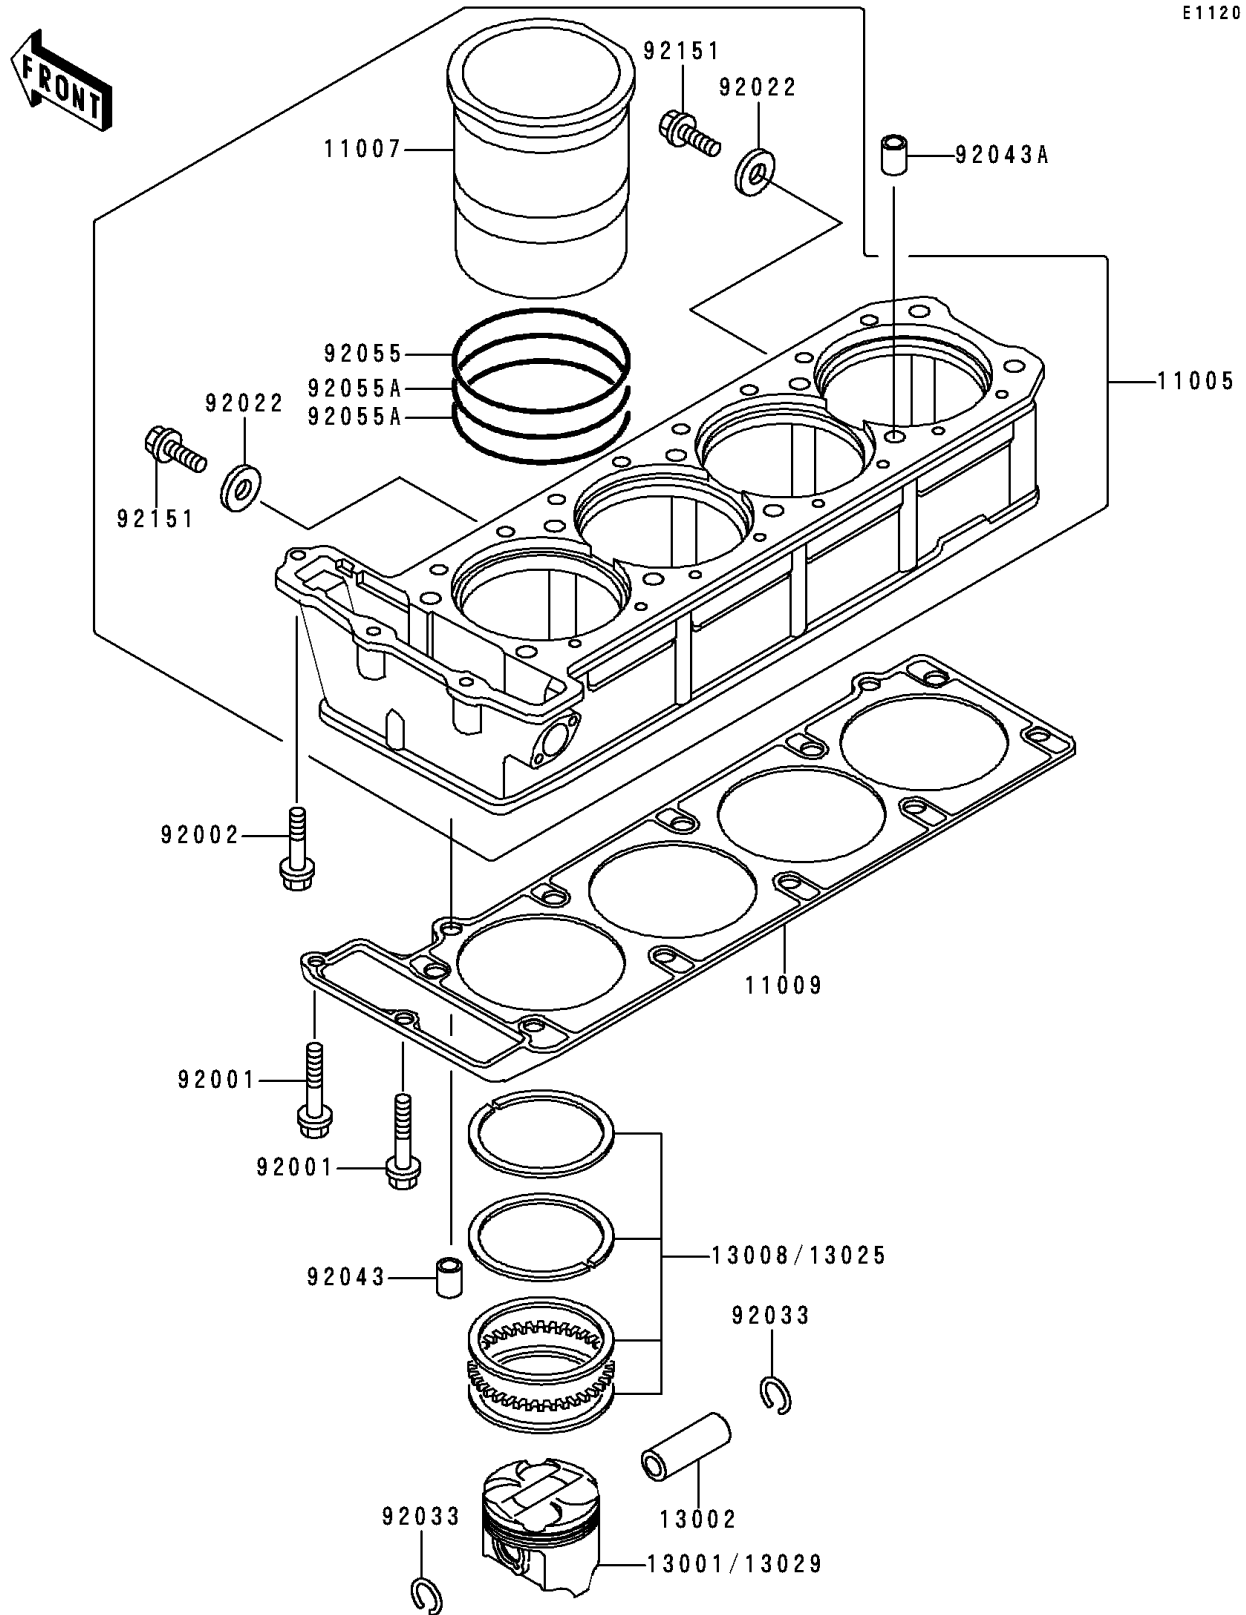

1996 Concours (Canada Only)

PARTS DIAGRAM

Cylinder/Piston(s)

1996 Concours (Canada Only)

PARTS LIST

Cylinder/Piston(s)

ITEM NAME	PART NUMBER	QUANTITY
CYLINDER-ENGINE (Ref # 11005)	11005-1430	1
LINER-CYLINDER (Ref # 11007)	11007-1076	4
GASKET,CYLINDER BASE (Ref # 11009)	11009-1847	1
PISTON-ENGINE,STD (Ref # 13001)	13001-1197	4
PIN-PISTON (Ref # 13002)	13002-1058	4
RING-SET-PISTON,STD (Ref # 13008)	13008-1066	4
RING-SET-PISTON L,O/S 0.50 (Ref # 13025)	13025-1065	4
PISTON-ENGINE L,O/S 0.50 (Ref # 13029)	13029-1132	4
BOLT,6X38 (Ref # 92001)	92001-1899	2
BOLT,6X30 (Ref # 92002)	92002-1138	1
WASHER,6.2X11X1 (Ref # 92022)	92022-304	2
RING-SNAP,20.5X1.2 (Ref # 92033)	92033-1099	8
PIN,8.2X10X14 (Ref # 92043)	92043-1264	2
PIN,11.5X14X14 (Ref # 92043A)	92043-1279	2
RING-O,78MM (Ref # 92055)	92055-1229	4
RING-O (Ref # 92055A)	92055-1247	8
BOLT,6X10 (Ref # 92151)	92151-1344	2