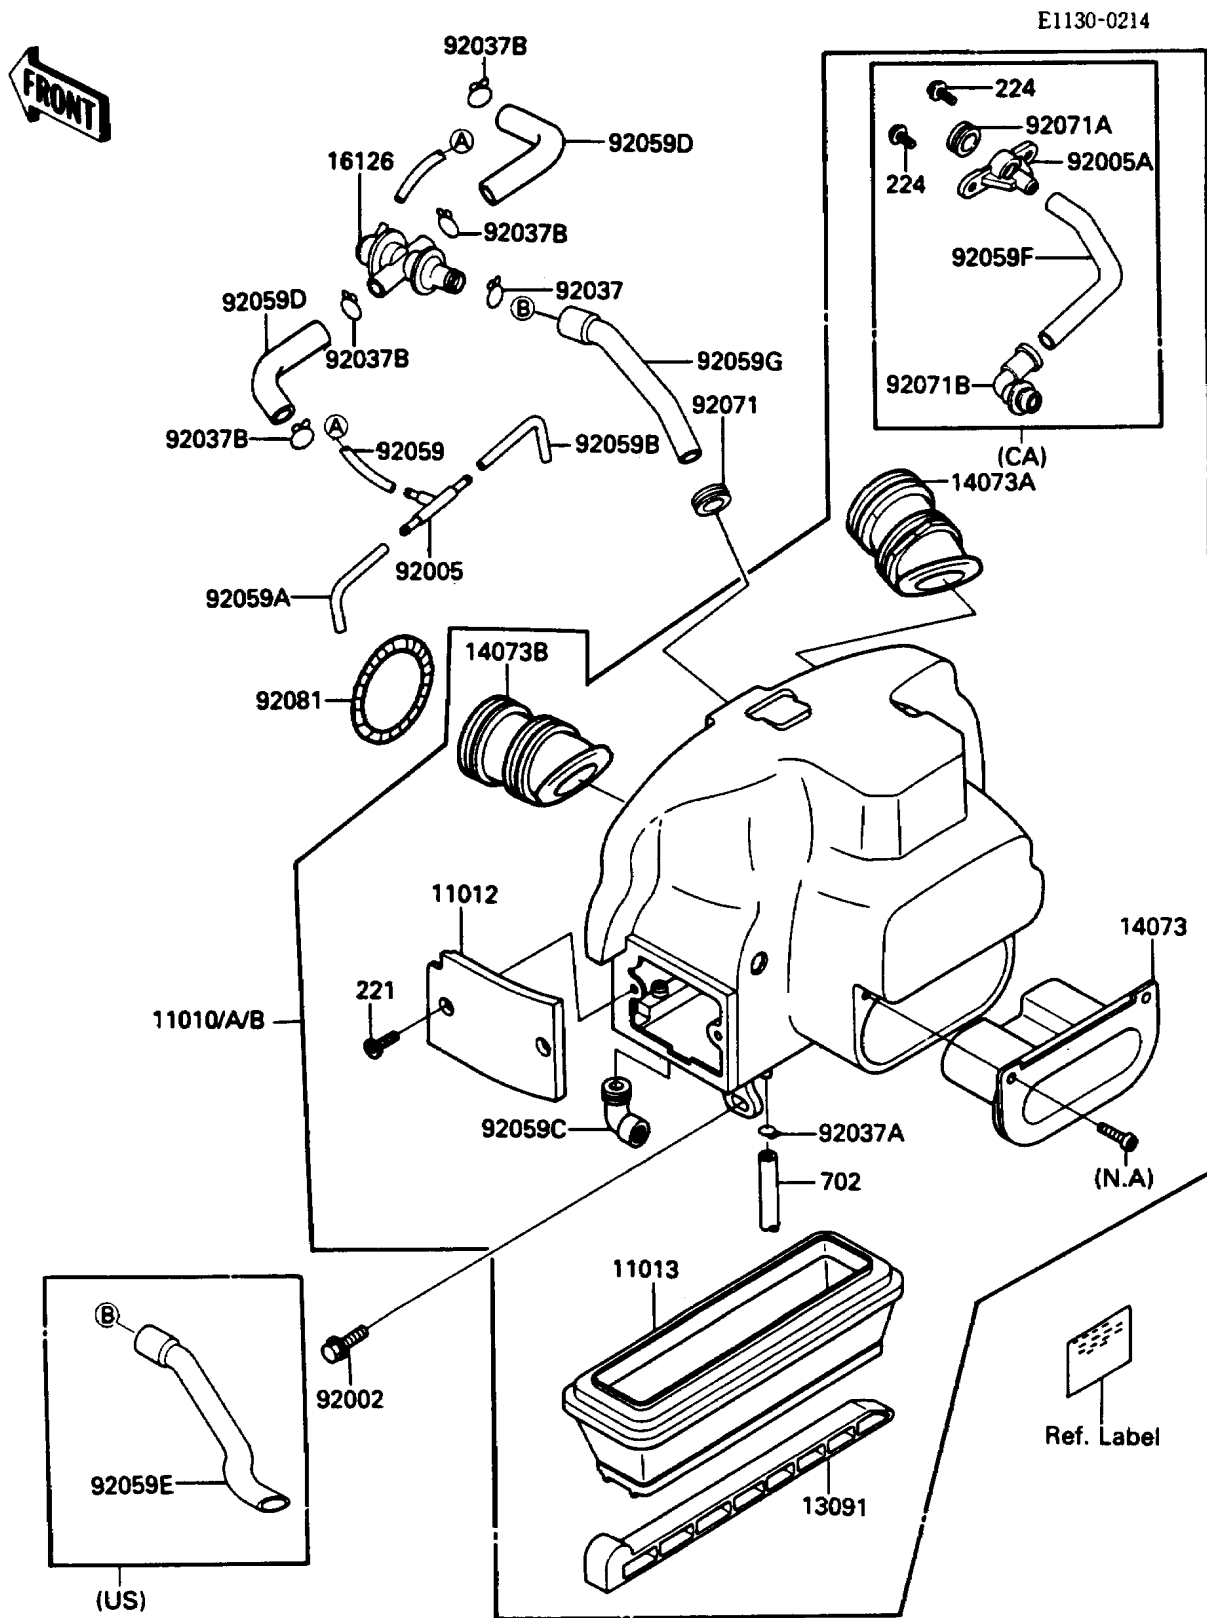

1987 Concours

PARTS DIAGRAM

Air Cleaner