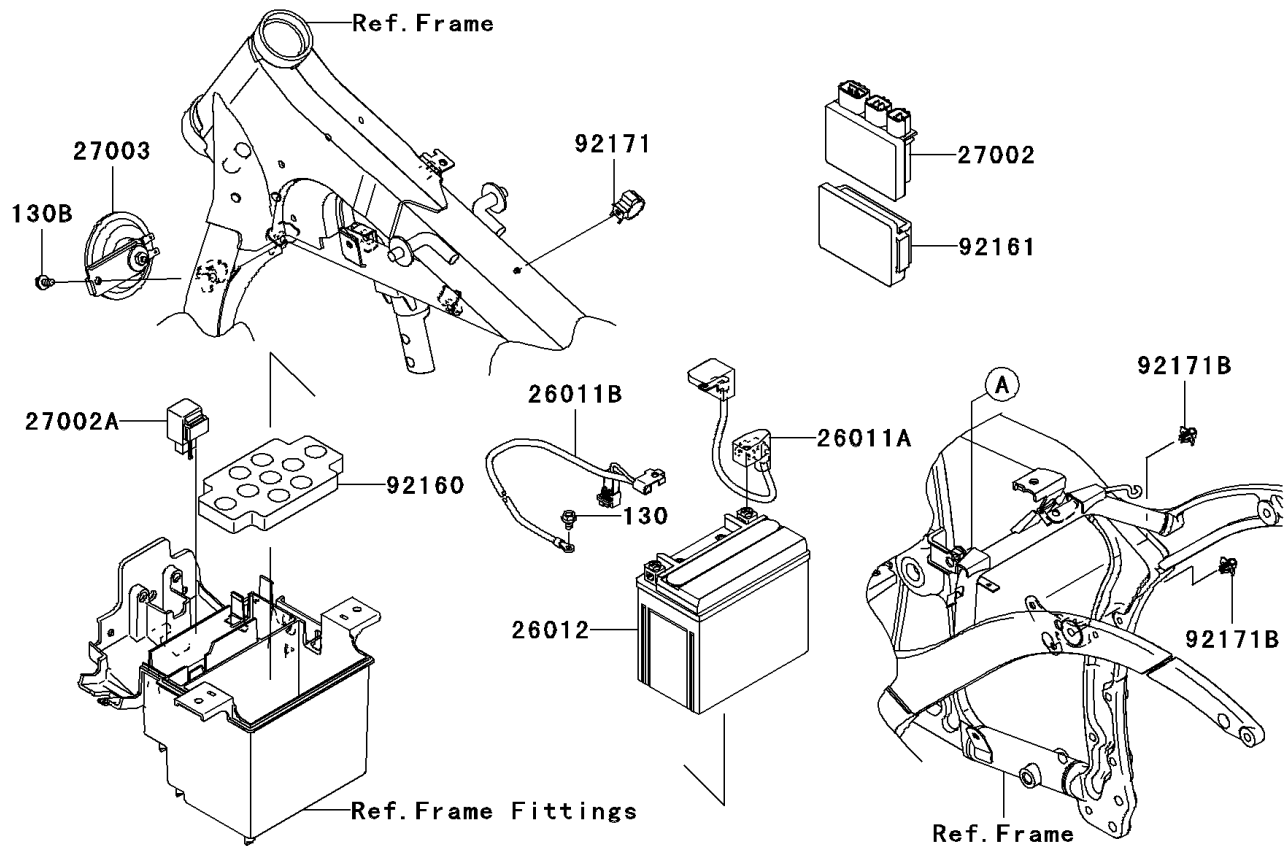

2009 Vulcan 900 Custom (European)

PARTS DIAGRAM

Chassis Electrical Equipment

2009 Vulcan 900 Custom (European)

PARTS LIST

Chassis Electrical Equipment

ITEM NAME	PART NUMBER	QUANTITY
-----------	-------------	----------
