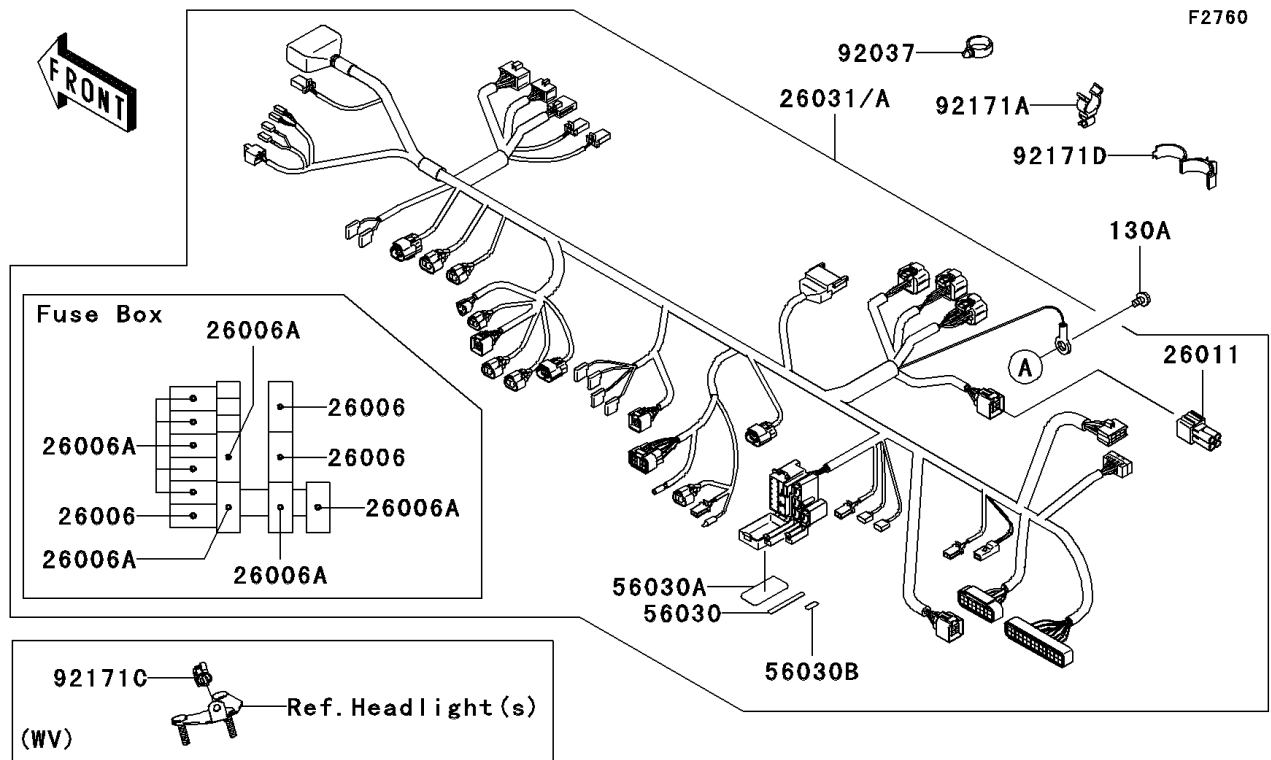

2009 Vulcan 900 Custom (European)

PARTS DIAGRAM

Chassis Electrical Equipment

2009 Vulcan 900 Custom (European)

PARTS LIST

Chassis Electrical Equipment

ITEM NAME	PART NUMBER	QUANTITY
-----------	-------------	----------
